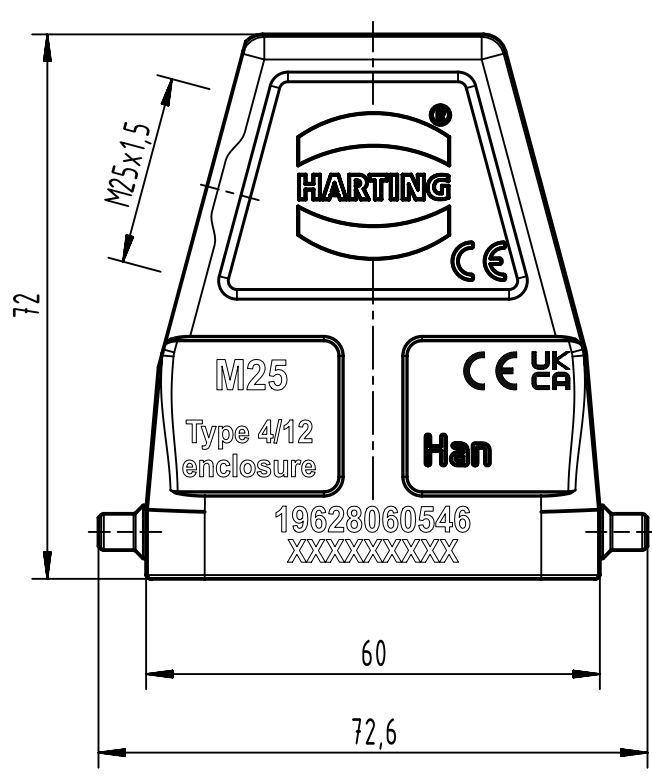

A

B

C

D

	All Dimensions in mm Original Size DIN A4		Scale 1:1	Free size tol.		Ref.
						Sub.
	All rights reserved		Created by SPRENB	Inspected by GERB	Standardisation	Date 2023-08-08
	Department EL PD					State Final Release
HARTING			Title Han 6EMV/B-gs-M25 (HT)			Doc-Key / ECM-Nr. 100111471/UGD/006/E 500000251169
D-32339 Espelkamp			Type TB	Number 19 62 806 0546		
						Page 1/1