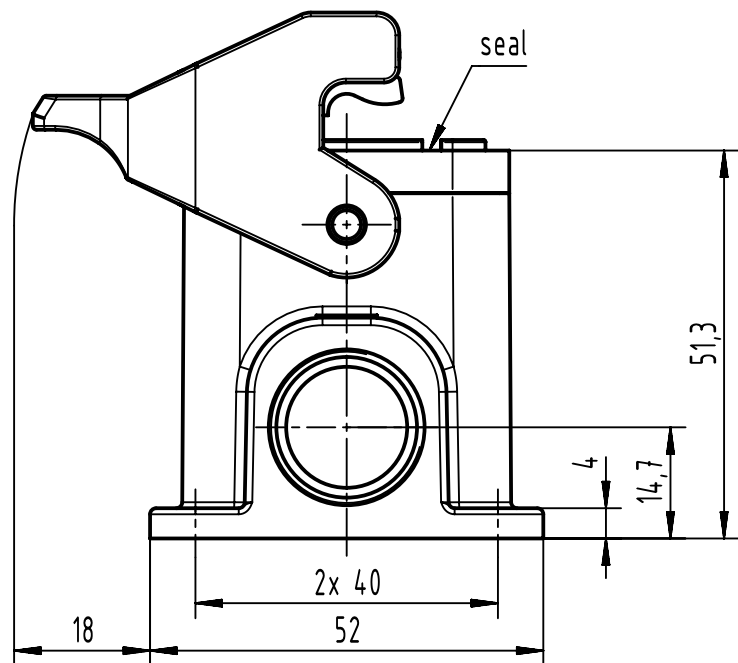

1 2 3 4 5 6

A

B

C

D

	All Dimensions in mm Original Size DIN A4		Scale 1:1	Free size tol.		Ref.		
						Sub.		
	All rights reserved		Created by SPRENB	Inspected by GERB	Standardisation	Date 2023-09-11	State Final Release	
	Department EL PD		Title Han EMC/B 6 Base Surface 1Lev. 2xM20				Doc-Key / ECM-Nr. 100208690/UGD/004/D 500000251413	
HARTING D-32339 Espelkamp			Type TB	Number 19 62 806 1290			Rev. D	Page 1/1