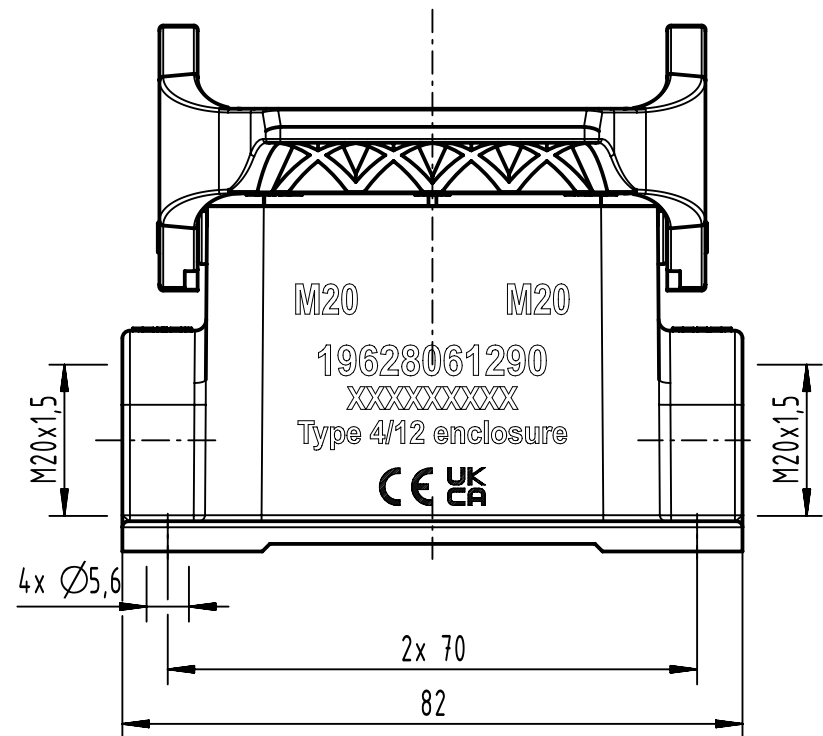

1 2 3 4 5 6

A

B

C

D

	All Dimensions in mm Original Size DIN A4		Scale 1:1	Free size tol.		Ref.		
						Sub.		
	All rights reserved		Created by SPRENB	Inspected by GERB	Standardisation	Date 2023-09-11	State Final Release	
	Department EL PD		Title Han EMC/B 6 Base Surface 1Lev. 2xM20				Doc-Key / ECM-Nr. 100208690/UGD/004/D 500000251413	
HARTING D-32339 Espelkamp			Type TB	Number 19 62 806 1290			Rev. D	Page 1/1