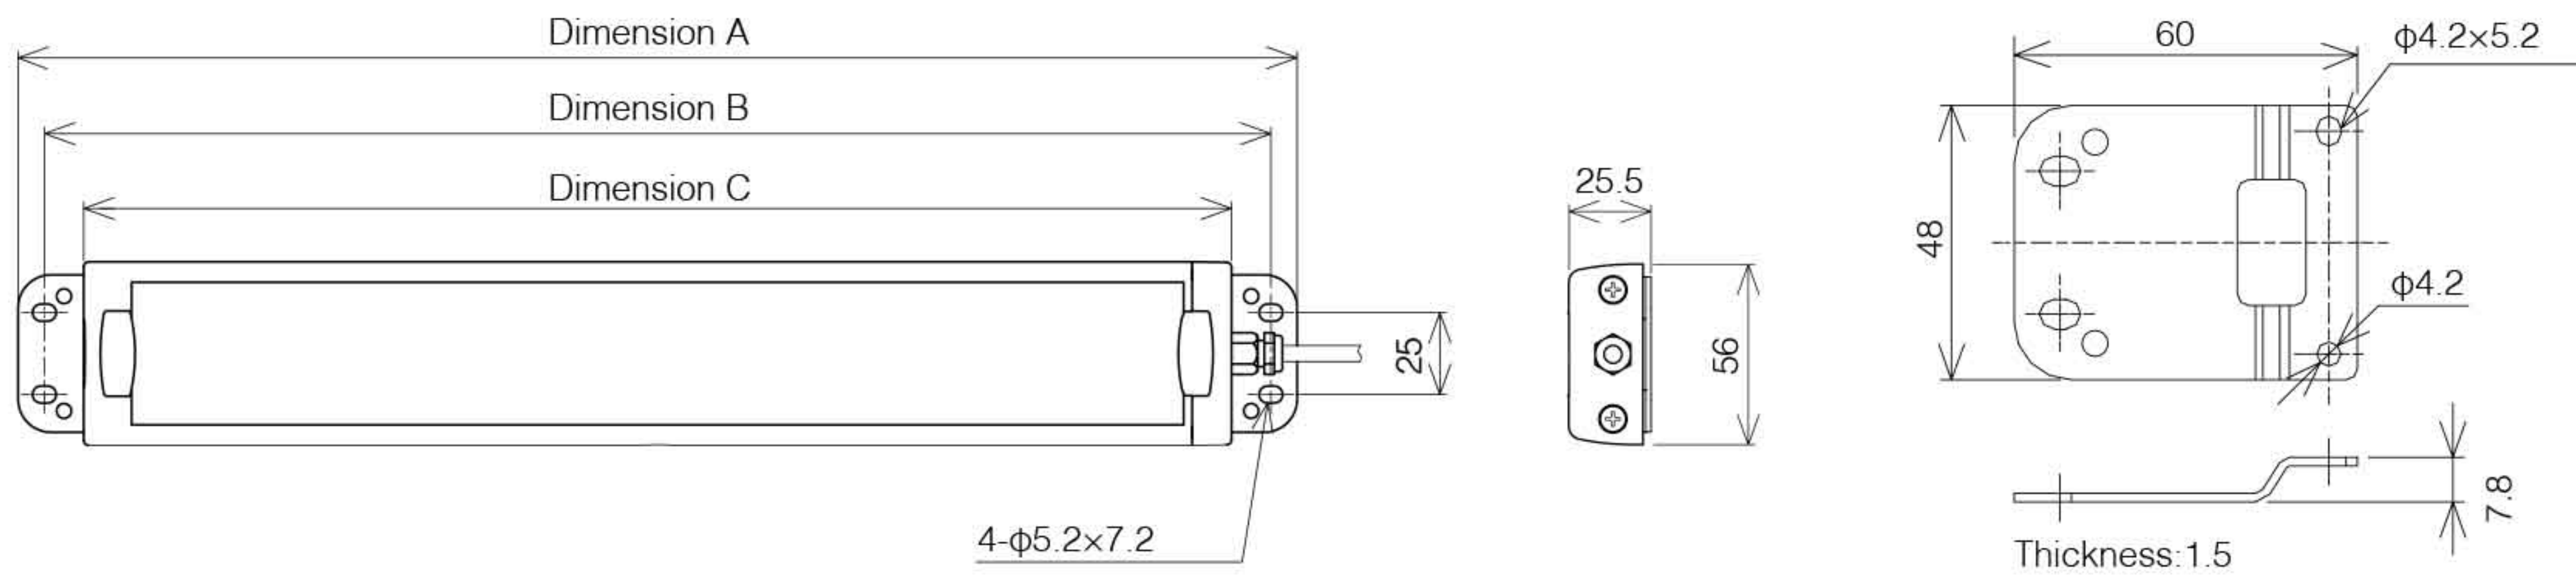

Hybrid Signaling Devices

LED Illumination

Optional Parts

Model Number Configuration

CWK2S-24-CD

① ② ③ ④

① Length 2 = 200mm 3 = 300mm 6 = 600mm	② Connector Type S = Side-exiting Cable	④ Luminous Color CD = Daylight
③ Rated Voltage 24 = 24V DC		

Dimensions (mm)

Model Number	Dimension A	Dimension B	Dimension C
	Overall Length	Mounting Pitch	Body Length
CWK-2S-24-CD	290mm	274mm	250mm
CWK-3S-24-CD	390mm	374mm	350mm
CWK-6S-24-CD	690mm	674mm	650mm

Optional Parts

For details refer to P. 93 to P. 98

Product Description	Model Number
Swivel Bracket	SZ-320KS (1 pair)

Specification

Description	200mm	300mm	600mm
Illuminance (@1m, center, typical)	600lx	850lx	1500lx

Product List