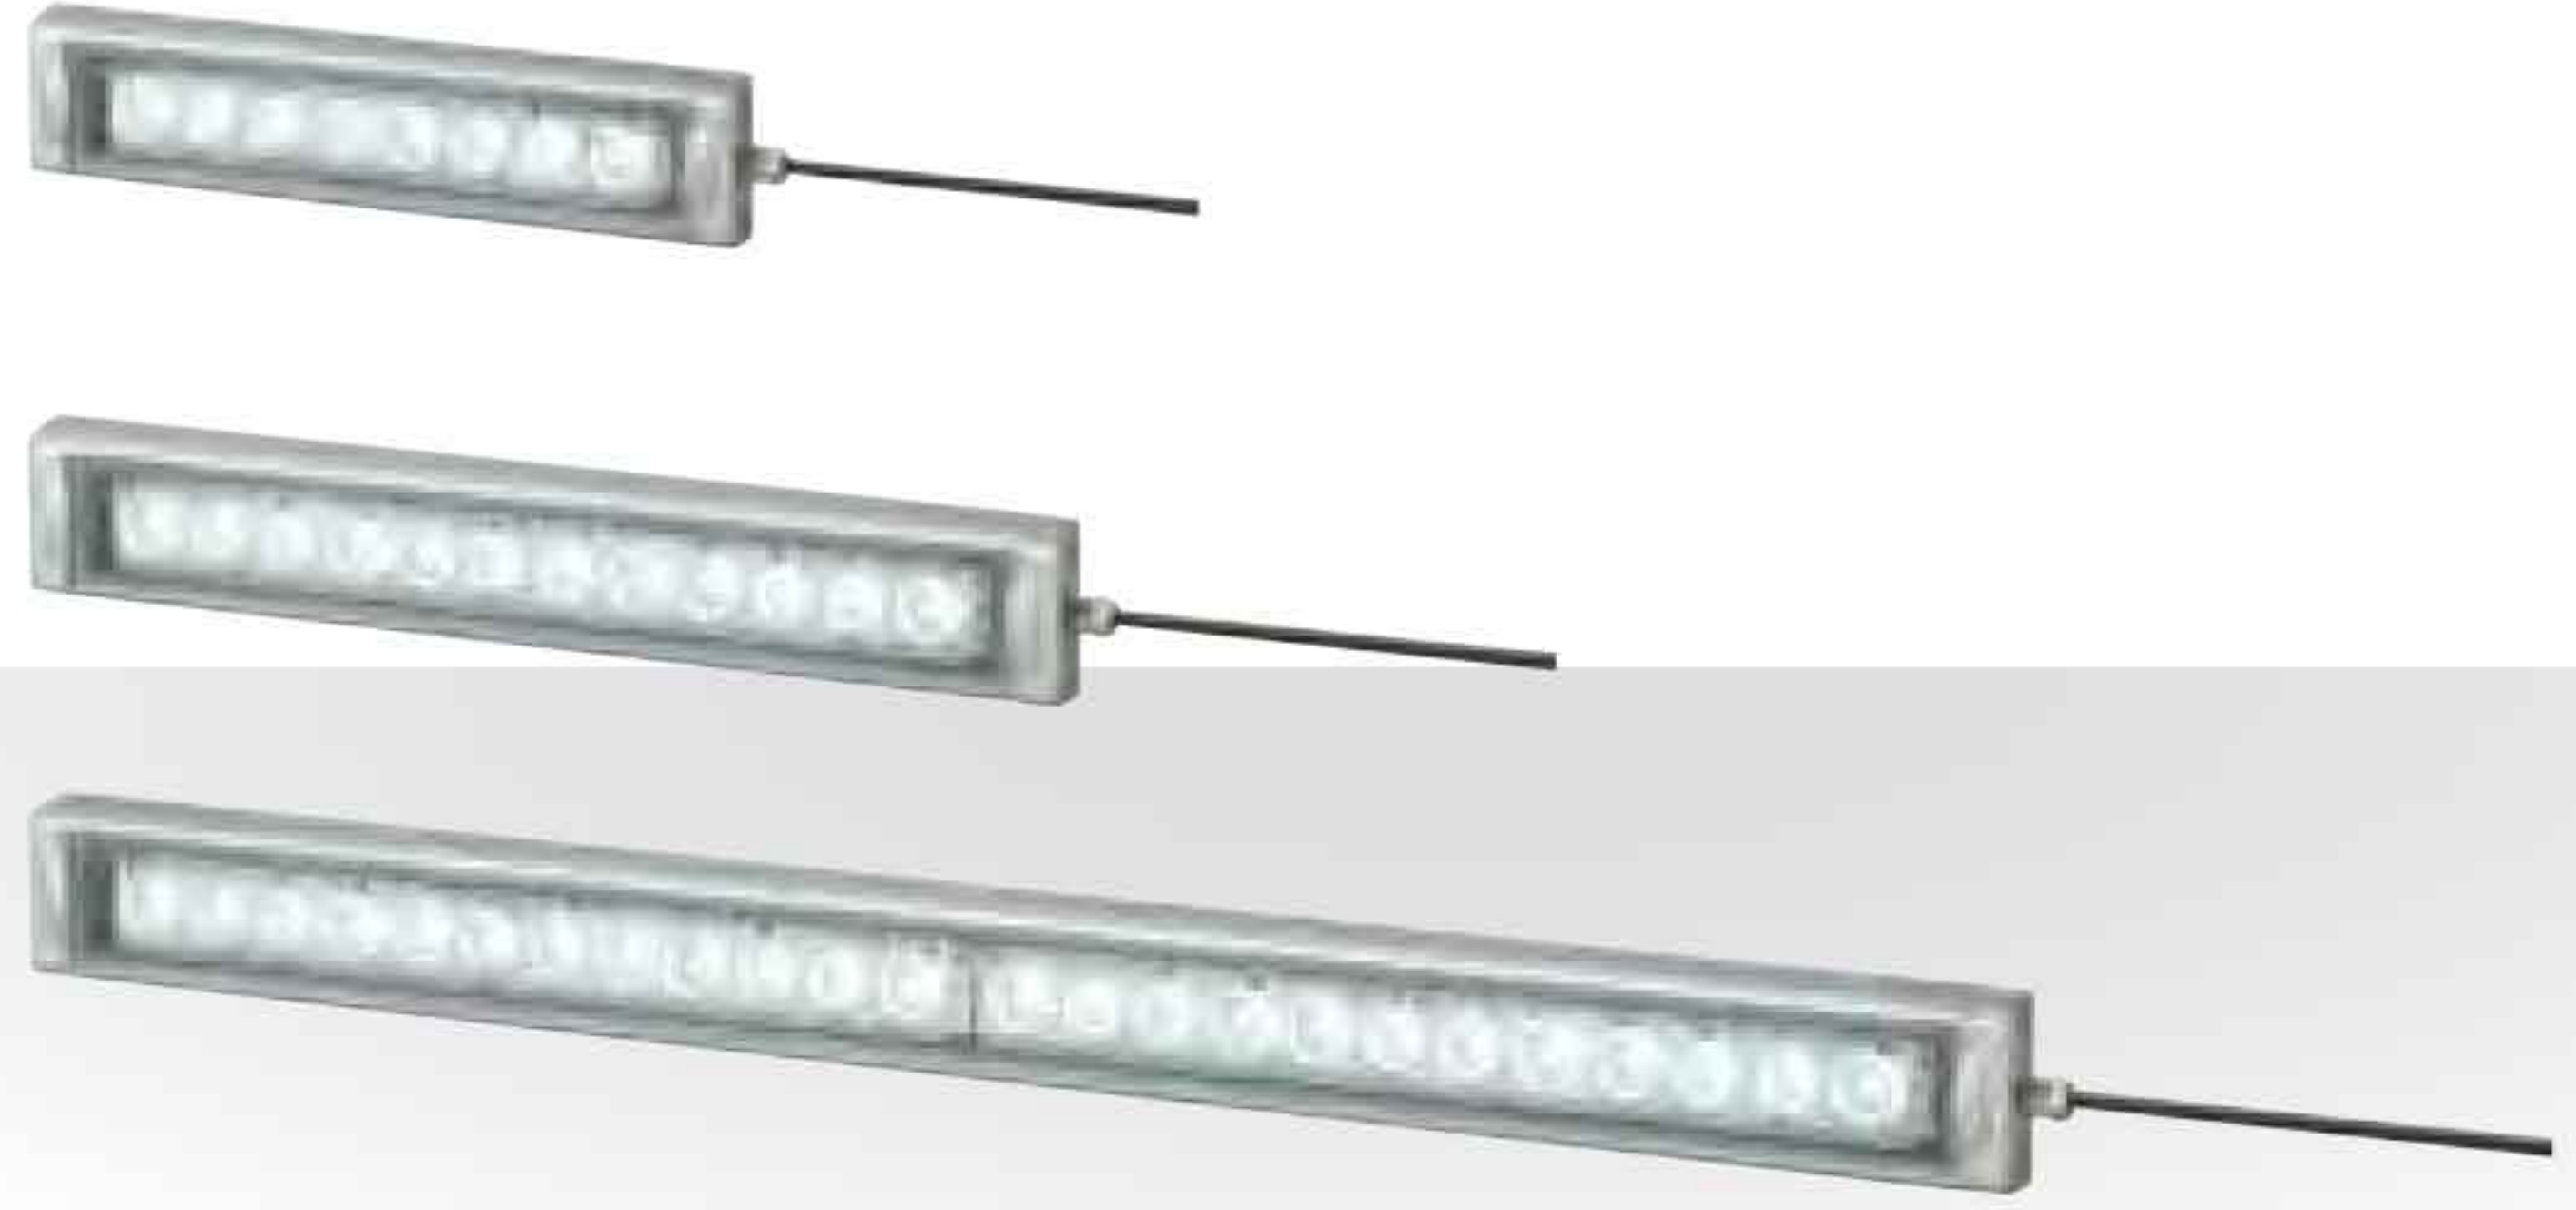

LED Work Light

CWK

CE	RoHS 10	UL	FCC	IP66G	IP67G	Indoor Use
Mounting in All Directions	Ambient Temperature -10°C~+50°C	Daylight				

LAN/USB / PoE / Wireless

Signal Tower

Beacons

Cube Tower

Audible Alarms and MP3 Voice Annunciators

Hybrid Signaling Devices

LED Illumination

Optional Parts

Model Number Configuration

CWK2S-24-CD

① ② ③ ④

① Length 2 = 200mm 3 = 300mm 6 = 600mm	② Connector Type S = Side-exiting Cable	④ Luminous Color CD = Daylight
③ Rated Voltage 24 = 24V DC		

Dimensions (mm)

Model Number	Dimension A	Dimension B	Dimension C
	Overall Length	Mounting Pitch	Body Length
CWK-2S-24-CD	290mm	274mm	250mm
CWK-3S-24-CD	390mm	374mm	350mm
CWK-6S-24-CD	690mm	674mm	650mm

Optional Parts

For details refer to P. 93 to P. 98

Product Description	Model Number
Swivel Bracket	SZ-320KS (1 pair)

Specification

Description	200mm	300mm	600mm
Illuminance (@1m, center, typical)	600lx	850lx	1500lx

Product List