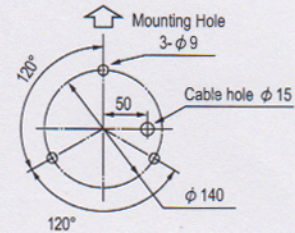

Rotating Beacon with Audible Alarm Horn

RT

Model Number Configuration

RT-24A-R

① ② ③

① Rated Voltage 24 = 24V DC 100 = 100V AC 200 = 200V AC	② Alarm Type* A = Type A C = Type C D = Type D E = Type E	③ Colors R = Red Y = Amber G = Green B = Blue
--	---	---

* Please refer to the Sound Selection Chart on page 97 for alarm details.

Dimensions (mm)

Installation Dimension Drawings

Front Direction

Product List

Model Number	Rated Voltage	Bulb No.	Alarm Type	Color	Power Consumption	Mass
RT-24 □ -R/Y/G/B	24V DC	55	A/C/D/E	Red / Amber / Green / Blue	24W	2.0kg
RT-100 □ -R/Y/G/B	100V AC	54	A/C/D/E	Red / Amber / Green / Blue	32W	2.5kg
RT-200 □ -R/Y/G/B	200V AC	54	A/C/D/E	Red / Amber / Green / Blue	30W	2.5kg