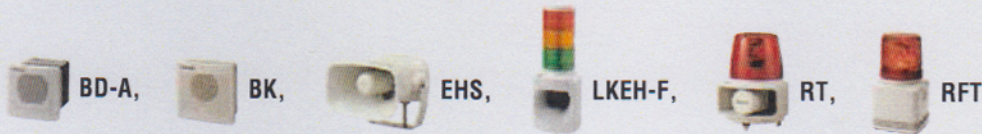

Rotating Beacon with Audible Alarm Horn

RT

Model Number Configuration

RT-24A-R

① ② ③

① Rated Voltage 24 = 24V DC 100 = 100V AC 200 = 200V AC	② Alarm Type* A = Type A C = Type C D = Type D E = Type E	③ Colors R = Red Y = Amber G = Green B = Blue
--	---	---

Bulb No.	Model Number
54	D01201503-F1
55	D02402003-F1

* Light bulbs come in packs of 10.
* Stock for some light bulbs may be limited as products become discontinued. We ask for your understanding in this regard.

Other Specifications

Supported Transistors	NPN
Volume Control	Rotating knob

Optional Parts

For details refer to P. 107 to P. 112

Product Name	Model Number
Wall Mount Bracket with Cover	SZ-023
Wall Mount Bracket	SZ-008

Alarm Sound Selection Chart

Type A

Beep	Stutter	Bell	Yelp
Rapid Hi-Lo	Melody Chime	Synthesized Piano	Synthesized Bell
Stutter & Bell	Synthesized Melody	Chime	Call Sign
Fur Elise	A Maiden's Prayer	Minuet in Gmjr	Annie Laurie
London bridge is falling down	Holdiridia	Mary had a little Lamb	Camptown Races
Cuckoo Song	Village Blacksmith	On the Avignon Bridge	Daydream Believer
Amaryllis	Mozart Symphony No.40	Quiet Lakeside	Mountain Musician
Spanish Romance	Katyusha	Grandfather's Clock	Ave Maria