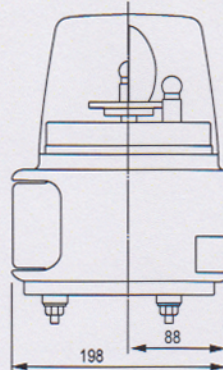

Rotating Beacon with Audible Alarm Horn

RT

Model Number Configuration

RT-24A-R

① ② ③

① Rated Voltage 24 = 24V DC 100 = 100V AC 200 = 200V AC	② Alarm Type* A = Type A C = Type C D = Type D E = Type E	③ Colors R = Red Y = Amber G = Green B = Blue
--	---	---

* Please refer to the Sound Selection Chart on page 97 for alarm details.

Dimensions (mm)

Installation Dimension Drawings

Front Direction

Product List

Model Number	Rated Voltage	Bulb No.	Alarm Type	Color	Power Consumption	Mass
RT-24 □ -R/Y/G/B	24V DC	55	A/C/D/E	Red / Amber / Green / Blue	24W	2.0kg
RT-100 □ -R/Y/G/B	100V AC	54	A/C/D/E	Red / Amber / Green / Blue	32W	2.5kg
RT-200 □ -R/Y/G/B	200V AC	54	A/C/D/E	Red / Amber / Green / Blue	30W	2.5kg