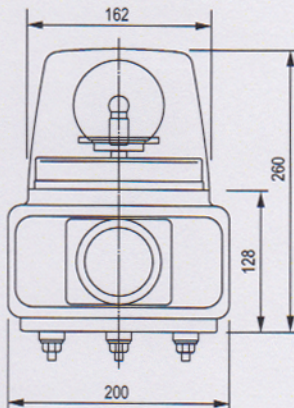

Rotating Beacon with Audible Alarm Horn

RT

Model Number Configuration

RT-24A-R

① ② ③

① Rated Voltage 24 = 24V DC 100 = 100V AC 200 = 200V AC	② Alarm Type* A = Type A C = Type C D = Type D E = Type E	③ Colors R = Red Y = Amber G = Green B = Blue
--	---	---

* Please refer to the Sound Selection Chart on page 97 for alarm details.

Dimensions (mm)

Installation Dimension Drawings

Front Direction

Product List

Model Number	Rated Voltage	Bulb No.	Alarm Type	Color	Power Consumption	Mass
RT-24 □ -R/Y/G/B	24V DC	55	A/C/D/E	Red / Amber / Green / Blue	24W	2.0kg
RT-100 □ -R/Y/G/B	100V AC	54	A/C/D/E	Red / Amber / Green / Blue	32W	2.5kg
RT-200 □ -R/Y/G/B	200V AC	54	A/C/D/E	Red / Amber / Green / Blue	30W	2.5kg