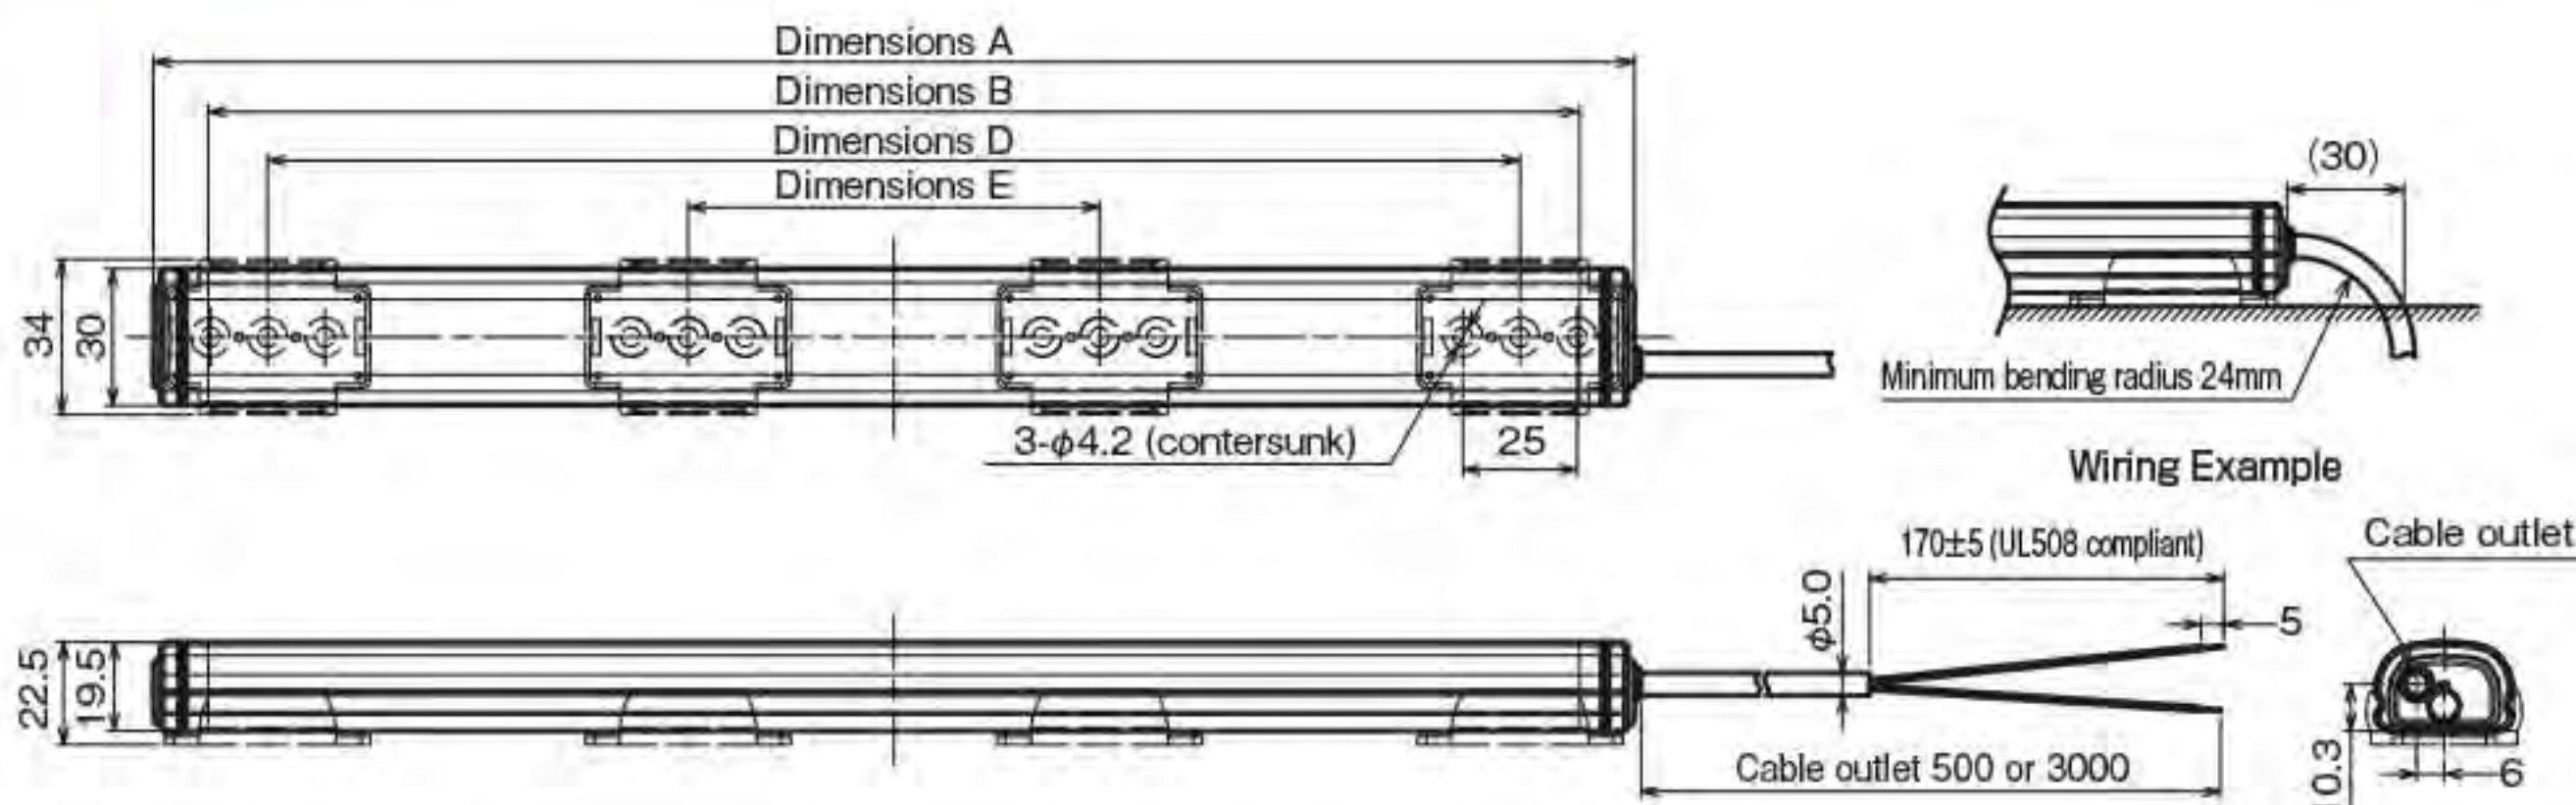

Dimensions (mm)

Model	Dimension A	Dimension B	Dimension D	Dimension E	Number of Brackets Included (SZ-310AR)
	Full Length	Length of Illuminated Area	Recommended Mounting Pitch		
CLA1S-	124	100	74	—	2
CLA2S-	224	200	174	—	2
CLA3S-	324	300	274	—	2
CLA6S-	624	600	574	—	2
CLA9S-	924	900	874	290	4
CLA12S-	1224	1200	1174	390	4

Optional Parts

For details refer to P. 93 to P. 98

Product Description	Model Number
Rear mounting (M4 screws not included)	SZ-310AR
Rear mounting (Magnetic)	SZ-310ARM
Side mounting (M4 screws not included)	SZ-310AS
Side mounting (M4 screws not included)	SZ-310ASB (Compatible with CLB-24N series)
Steel rear mounting bracket (Screws not included)	SZ-310EU

Note: Take care to prevent the magnet (SZ-310ARM) from falling. Use screw-on type brackets for permanent installations.

Specification

Description	Distance	Length of Illuminated Area						
		100mm	200mm	300mm (CD)	300mm (Y)	600mm	900mm	1200mm
Illuminance (Center, typical)	At 0.3m	-	-	-	-	1,425lx	1,575lx	1,600lx
	At 0.5m	140lx	270lx	400lx	220lx	650lx	810lx	890lx
	At 1.0m	35lx	70lx	105lx	60lx	200lx	280lx	340lx

Product List

Model Number	Length of Illuminated Area	Luminous Color	Rated Voltage	Cable Length	Power Consumption	Mass (0.5m Cable)	Mass (3.0m Cable)
CLA1S-24A-CD(-30)	100mm	Daylight	24V DC	0.5m / 3.0m	2.5W	0.08kg	0.165kg
CLA2S-24A-CD(-30)	200mm	Daylight	24V DC	0.5m / 3.0m	5W	0.13kg	0.215kg
CLA3S-24A-CD(-30)	300mm	Daylight	24V DC	0.5m / 3.0m	5.7W	0.18kg	0.265kg
CLA3S-24A-Y	300mm	Amber	24V DC	0.5m	5.7W	0.18kg	-
CLA6S-24A-CD(-30)	600mm	Daylight	24V DC	0.5m / 3.0m	11.6W	0.34kg	0.425kg
CLA9S-24A-CD(-30)	900mm	Daylight	24V DC	0.5m / 3.0m	17.3W	0.5kg	0.585kg
CLA12S-24A-CD(-30)	1200mm	Daylight	24V DC	0.5m / 3.0m	23W	0.66kg	0.745kg