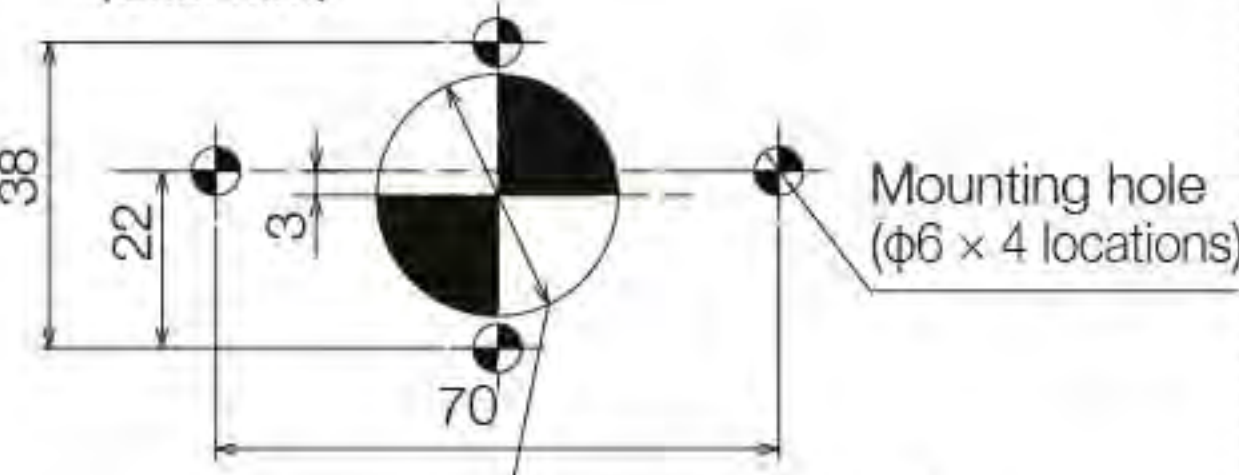

Mounting dimensions (Unit: mm)