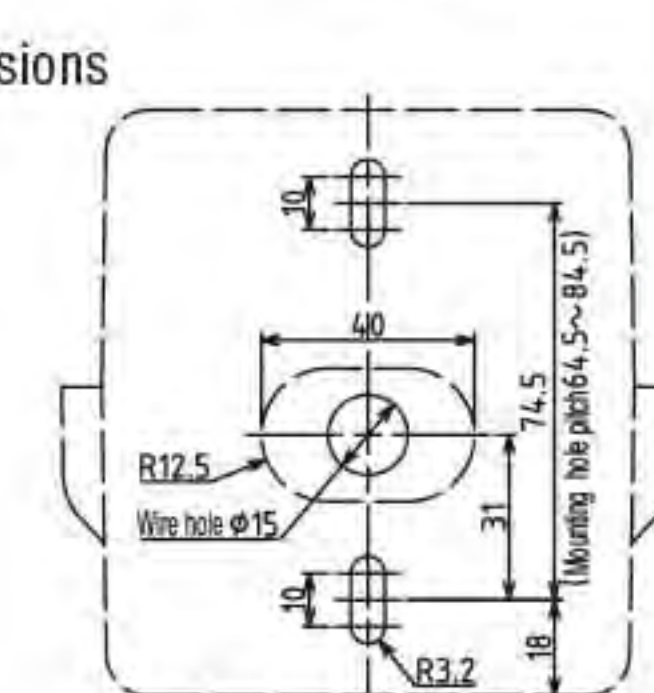

### Mounting dimensions (Unit: mm)

Screws/Nuts  
※ 1: M8 x 2 pcs  
※ 2: M10 x 2 pcs

Recommended  
tightening torque  
2.4N·m

Material: ABS

RoHS 10

### Mounting dimensions (Unit: mm)

\* Attach using two M6 screws.