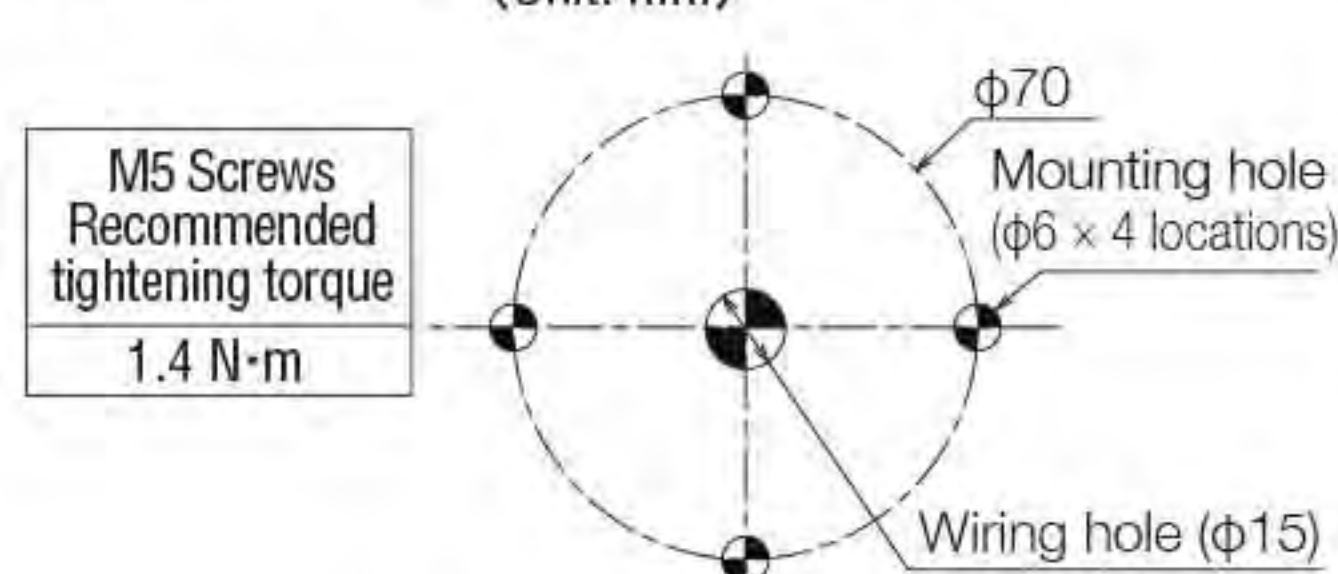

Mounting dimensions (Unit: mm)