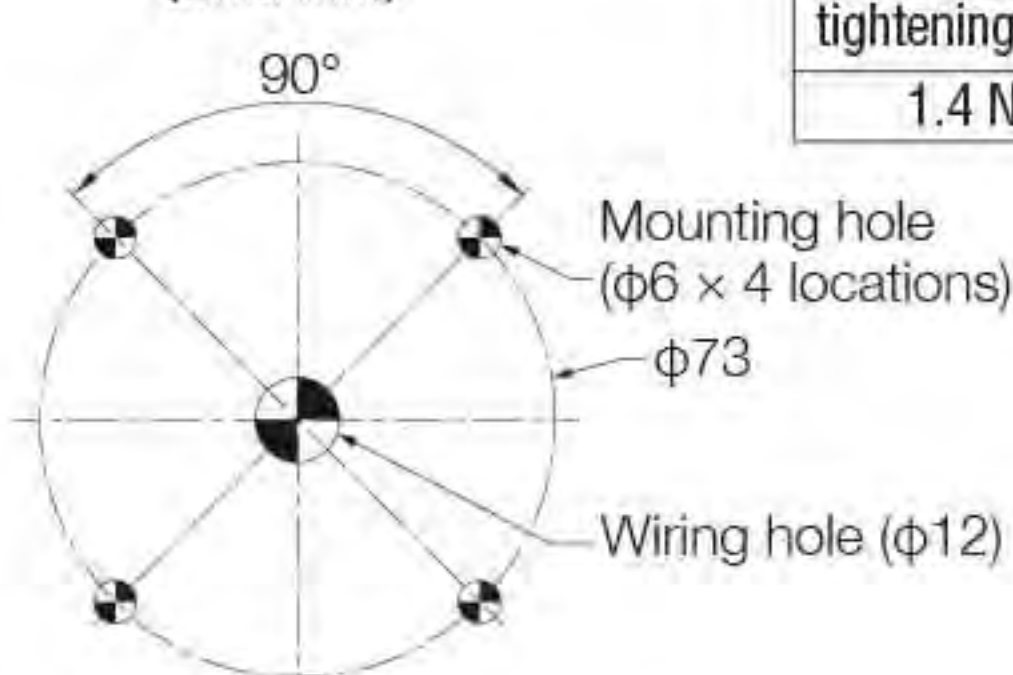

### Mounting dimensions (Unit: mm)

M5 Screws  
Recommended  
tightening torque  
1.4 N·m

Material: PC

RoHS 10