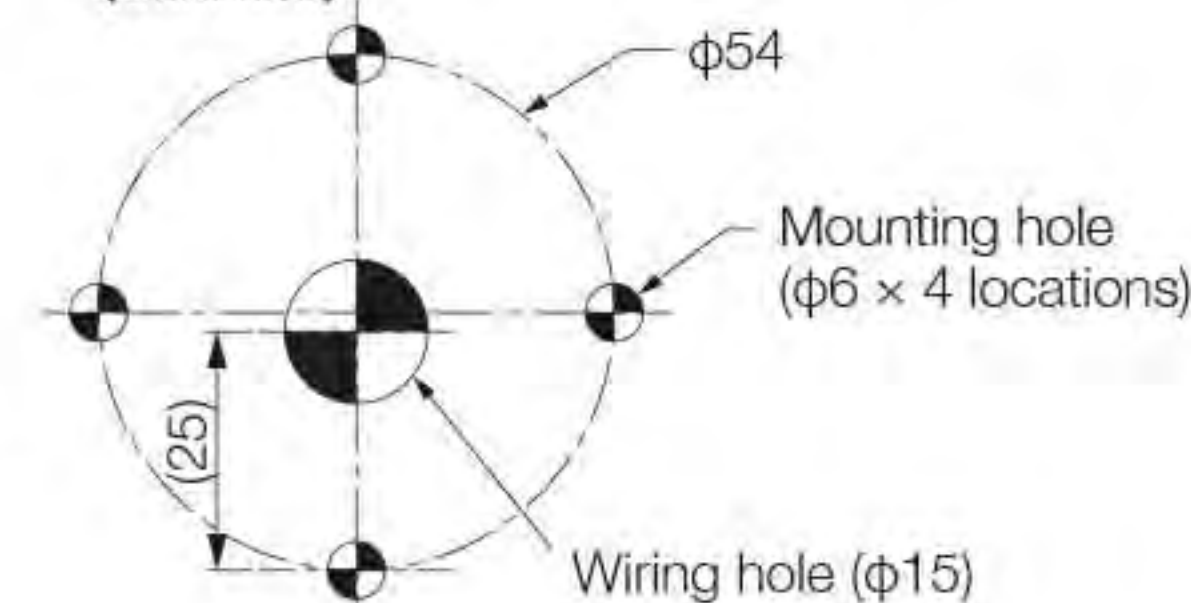

Mounting dimensions (Unit: mm)