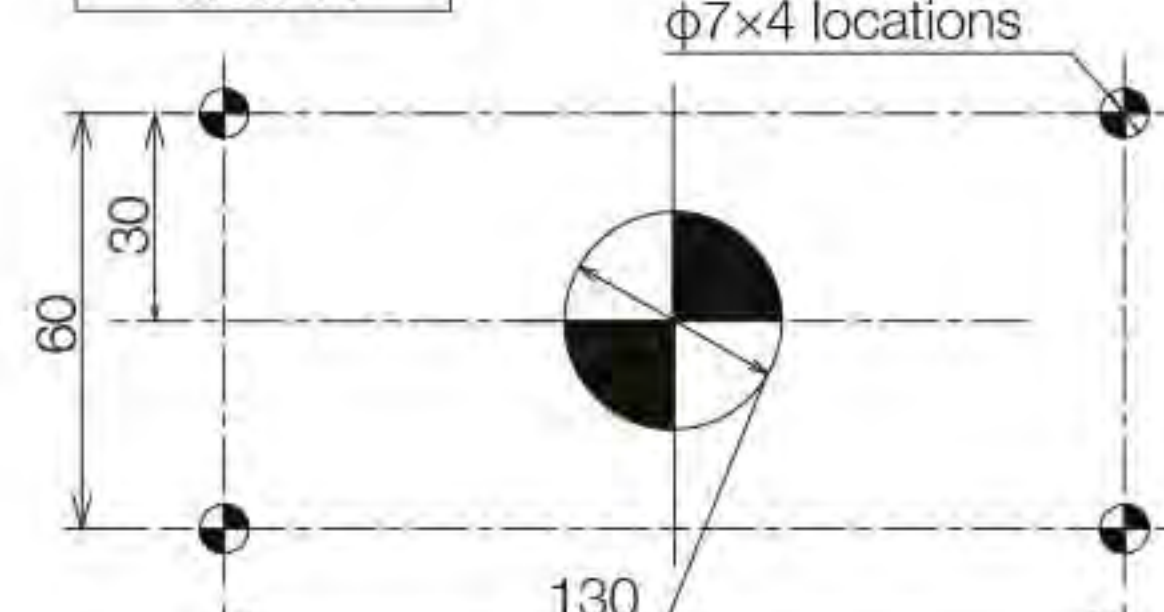

Mounting dimensions (Unit: mm)

M6 Screws
Recommended
tightening torque
2.4 N·m

Material: PC

RoHS 10

Cover for Wall Mount Bracket SZK-104

Compatible products
SZK-102

Safety Note: Use the wall mounting bracket cover when installing M12 type units to prevent wiring from being exposed.

Material: PC

RoHS 10

Cover for Wall Mount Bracket SZK-105

Compatible products
SZK-103

Safety Note: Use the wall mounting bracket cover when installing M12 type units to prevent wiring from being exposed.