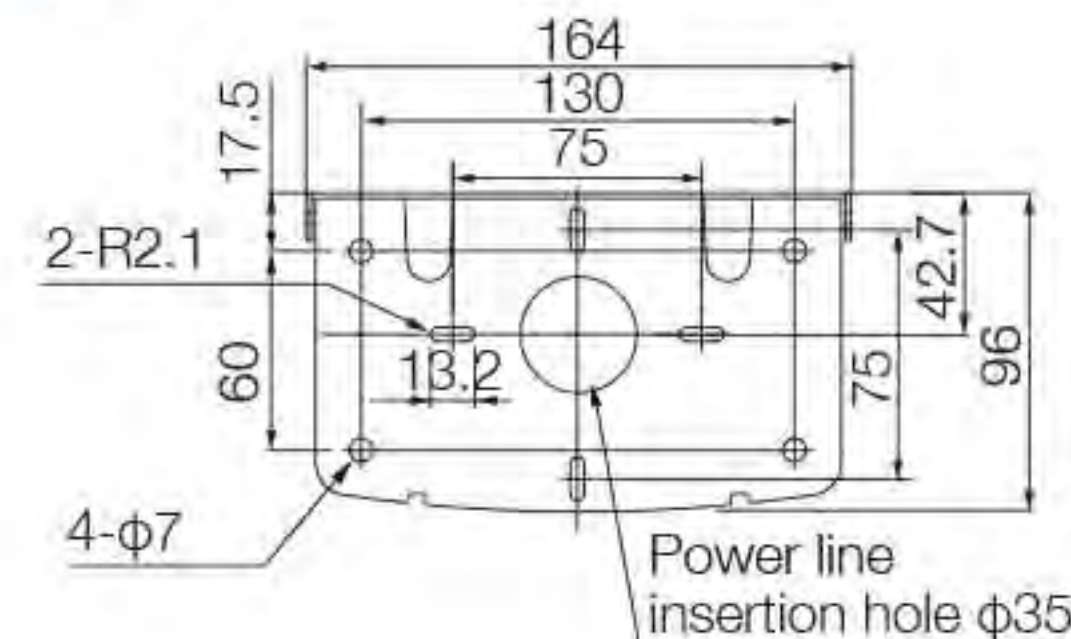

Mounting dimensions (Unit: mm)