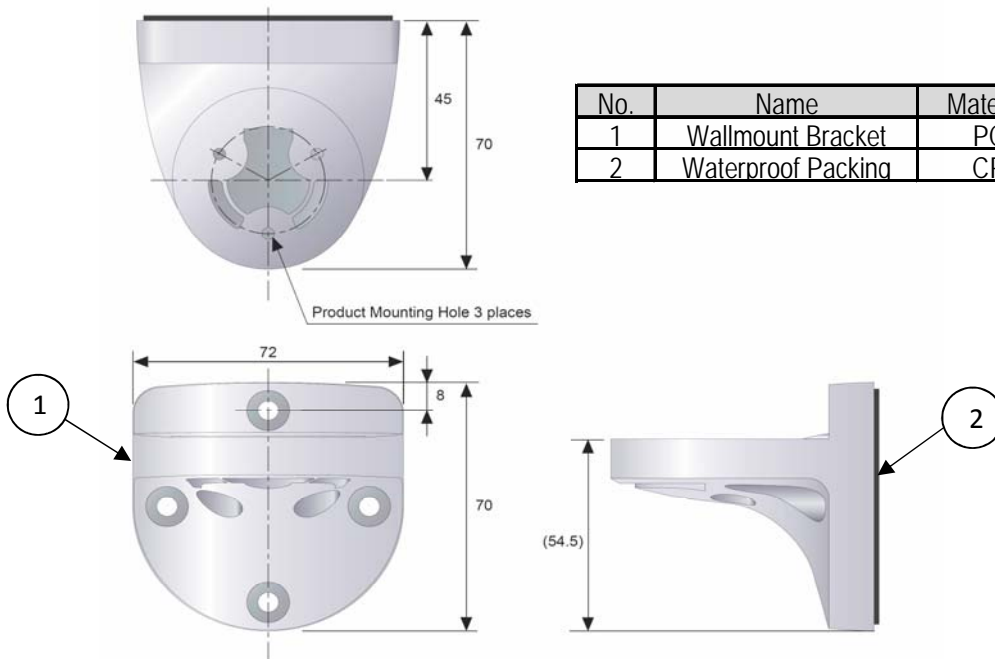

SPECIFICATIONS

1. General Specifications

Model	SZK-□□	
Applicable Models	List in the website http://www.patlite.com/	
Applicable Pole		
Mounting Location		
Protection Rating	IP65(With Product Attached)	
Mass (Tolerance ±10%)	SZK-002□	0.06kg
	SZK-003□	0.07kg
	SZK-004W	0.07kg
Outer Dimensions	Refer to the 3.Outer Dimensions	
Remarks	There are no contents of controlled substances exceeding the threshold for the RoHS	

2. Model Number Configuration

Model	Applicable Models	Body Color
Wallmount Bracket	SZK -	↓
	↓	↓
Applicable Models		Body Color
002	LR4-WJ/LR5-WJ•WT	W Off-white
003	LR6-WJ/LR7-WJ•WT/PWS-TT•TH•RT•RH	K Black (SZK-002•003)
004	LR6-WJ/LR7-WJ•WT/PWS-TT•TH•RT•RH	U Silver (SZK-002•003)

3. Outer Dimensions

3.1 SZK-002□

(Unit:mm)

No.	Name	Material	UL Flammability
1	Wallmount Bracket	PC	V-2
2	Waterproof Packing	CR	-

SZK-002-W18C-1_3

PATLITE Corporation