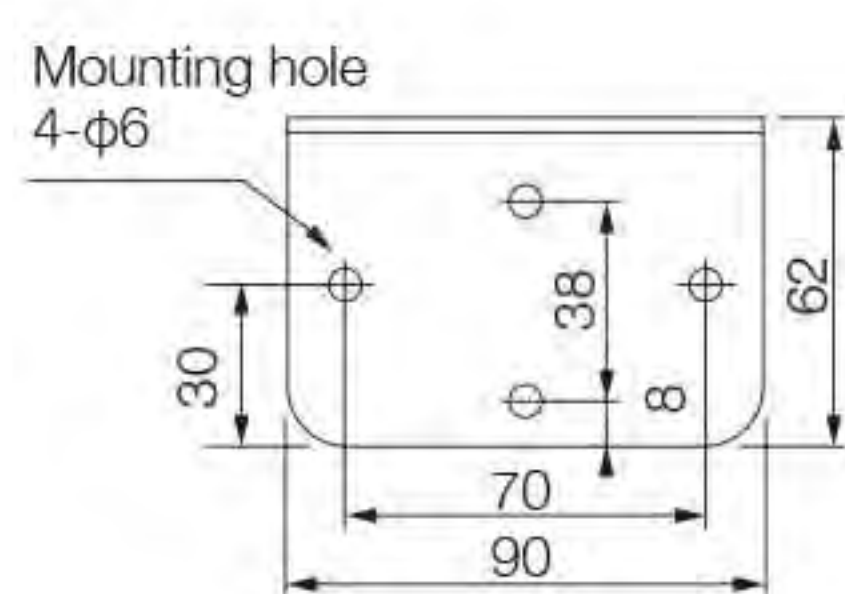

Mounting dimensions (Unit: mm)