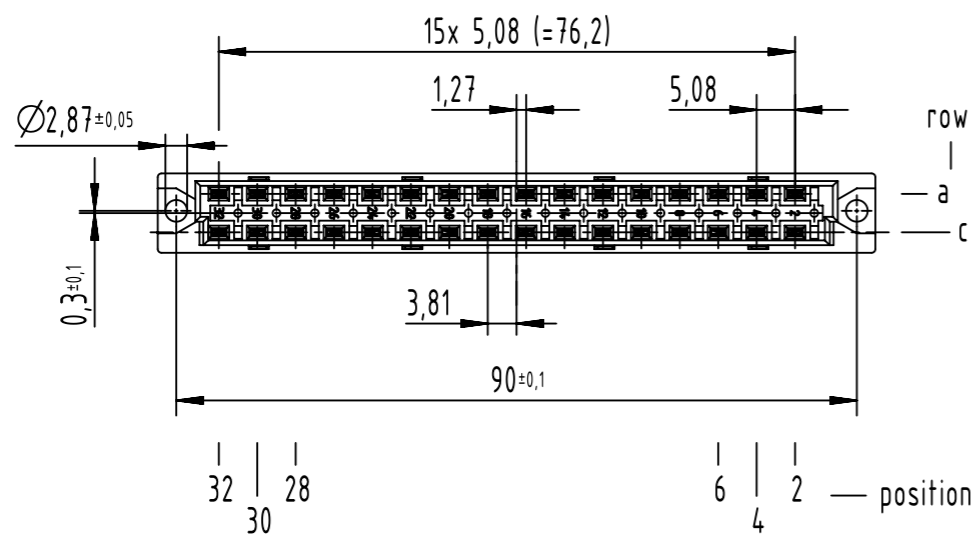

A
contact arrangement

32 solder lug - contacts

■ = position with contact

□ = position without contact

further information see product data sheet

09 04 232 6823	2
09 04 232 2823	1
part no.	performance level

	All Dimensions in mm Original Size DIN A3		Scale 1:1	Free size tol. IEC 60603-2		Ref.	
	All rights reserved Department EL PD		Created by STORCK	Inspected by LEHNERT	Standardisation	Date 2023-04-24	State Final Release
HARTING D-32339 Espelkamp		Title DIN Power type D female solder lug 32-pole				Doc-Key / ECM-Nr. 100216778/UGD/003/B 50000241879	
		Type TB	Number 0904232X823			Rev. B	Page 1/1