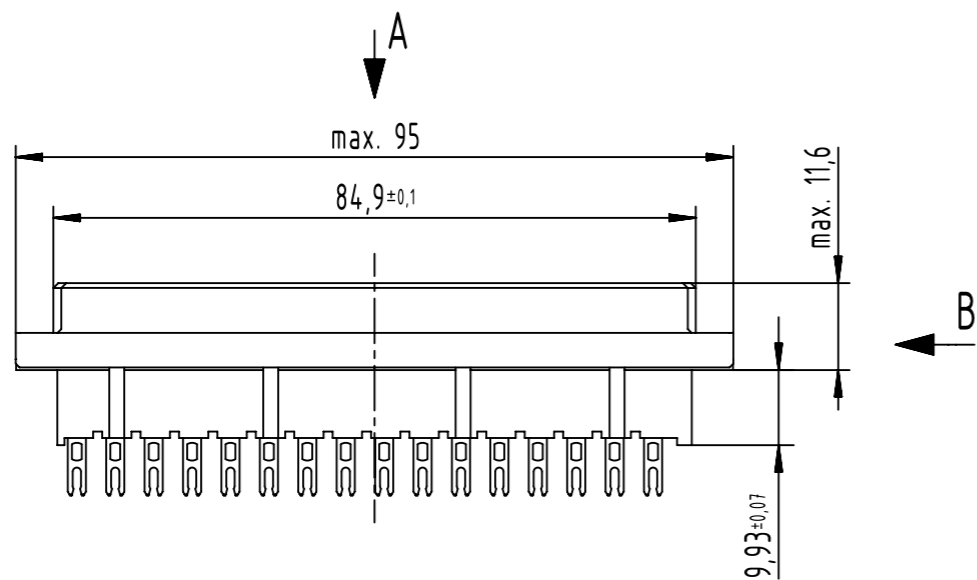

A
contact arrangement

32 solder lug - contacts

■ = position with contact

□ = position without contact

further information see product data sheet

09 04 232 6823	2
09 04 232 2823	1
part no.	performance level

	All Dimensions in mm Original Size DIN A3		Scale 1:1	Free size tol. IEC 60603-2		Ref.	
	All rights reserved Department EL PD		Created by STORCK	Inspected by LEHNERT	Standardisation	Date 2023-04-24	State Final Release
HARTING D-32339 Espelkamp		Title DIN Power type D female solder lug 32-pole				Doc-Key / ECM-Nr. 100216778/UGD/003/B 50000241879	
		Type TB	Number 0904232X823			Rev. B	Page 1/1