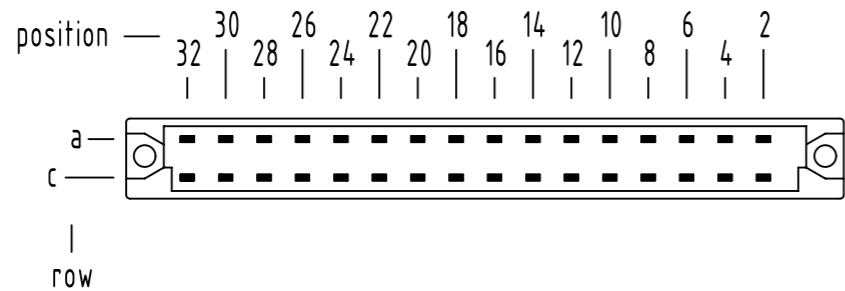

A
contact arrangement

32 solder lug - contacts

■ = position with contact

□ = position without contact

further information see product data sheet

09 04 232 6823	2
09 04 232 2823	1
part no.	performance level

	All Dimensions in mm Original Size DIN A3		Scale 1:1	Free size tol. IEC 60603-2		Ref.	
	All rights reserved Department EL PD		Created by STORCK	Inspected by LEHNERT	Standardisation	Date 2023-04-24	State Final Release
HARTING D-32339 Espelkamp		Title DIN Power type D female solder lug 32-pole				Doc-Key / ECM-Nr. 100216778/UGD/003/B 50000241879	
		Type TB	Number 0904232X823			Rev. B	Page 1/1