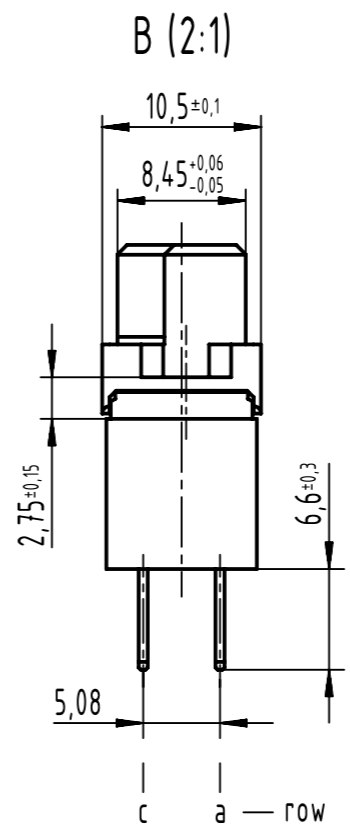

A
contact arrangement

32 solder lug - contacts

■ = position with contact

□ = position without contact

further information see product data sheet

09 04 232 6823	2
09 04 232 2823	1
part no.	performance level

	All Dimensions in mm Original Size DIN A3		Scale 1:1	Free size tol. IEC 60603-2		Ref.	
	All rights reserved Department EL PD		Created by STORCK	Inspected by LEHNERT	Standardisation	Date 2023-04-24	State Final Release
HARTING D-32339 Espelkamp		Title DIN Power type D female solder lug 32-pole				Doc-Key / ECM-Nr. 100216778/UGD/003/B 50000241879	
		Type TB	Number 0904232X823			Rev. B	Page 1/1