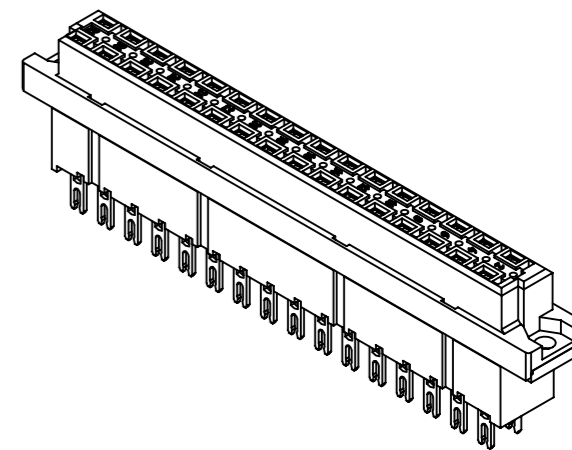

A
contact arrangement

32 solder lug - contacts

■ = position with contact

□ = position without contact

further information see product data sheet

09 04 232 6823	2
09 04 232 2823	1
part no.	performance level

	All Dimensions in mm Original Size DIN A3		Scale 1:1	Free size tol. IEC 60603-2		Ref.	
	All rights reserved Department EL PD		Created by STORCK	Inspected by LEHNERT	Standardisation	Date 2023-04-24	State Final Release
HARTING D-32339 Espelkamp		Title DIN Power type D female solder lug 32-pole				Doc-Key / ECM-Nr. 100216778/UGD/003/B 50000241879	
		Type TB	Number 0904232X823			Rev. B	Page 1/1