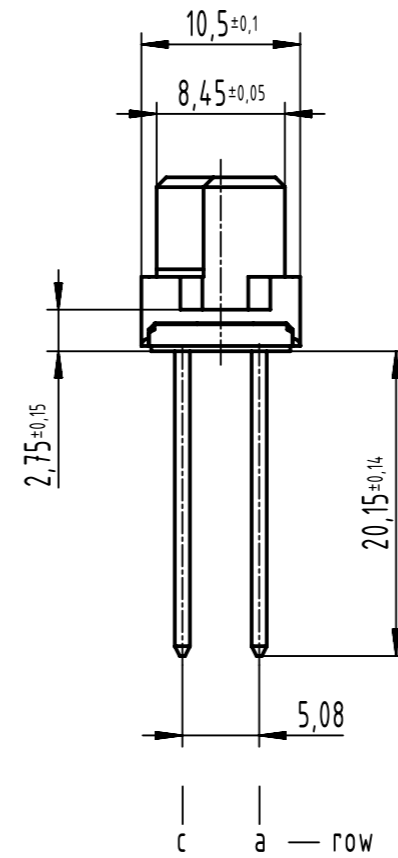

A
contact arrangement

32 WW - contacts

- = position with contact
- = position without contact

B (2:1)

further information see product data sheet

09 04 232 7821	3
09 04 232 6821	2
09 04 232 2821	1
part no.	performance level

	All Dimensions in mm Original Size DIN A3		Scale 1:1	Free size tol. IEC 60603-2		Ref.	
	All rights reserved Department EL PD		Created by BUSSMANN	Inspected by STORCK	Standardisation	Date 2023-08-24	State Final Release
HARTING D-32339 Espelkamp		Title DIN Power type D female conn WW 20.0 32-pole			Doc-Key / ECM-Nr. 100184615/UGD/019/E 500000251116		Rev. E
		Type TB	Number 0904232X821		Page 1/1		