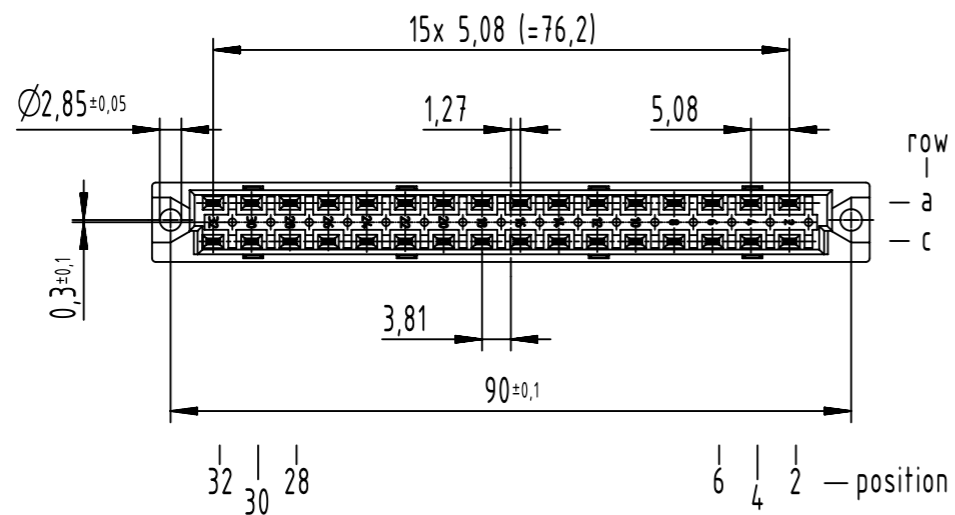

A
contact arrangement

32 WW - contacts

- = position with contact
- = position without contact

B (2:1)

further information see product data sheet

09 04 232 7821	3
09 04 232 6821	2
09 04 232 2821	1
part no.	performance level

	All Dimensions in mm Original Size DIN A3		Scale 1:1	Free size tol. IEC 60603-2		Ref.	
	All rights reserved Department EL PD		Created by BUSSMANN	Inspected by STORCK	Standardisation	Date 2023-08-24	State Final Release
HARTING D-32339 Espelkamp		Title DIN Power type D female conn WW 20.0 32-pole			Doc-Key / ECM-Nr. 100184615/UGD/019/E 500000251116		Rev. E
		Type TB	Number 0904232X821		Page 1/1		