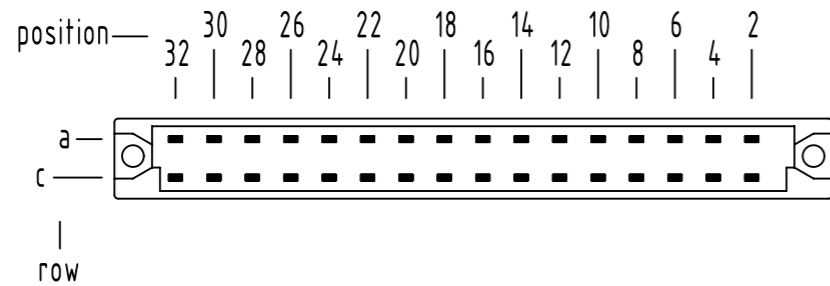

A
contact arrangement

32 WW - contacts

- = position with contact
- = position without contact

B (2:1)

further information see product data sheet

09 04 232 7821	3
09 04 232 6821	2
09 04 232 2821	1
part no.	performance level

	All Dimensions in mm Original Size DIN A3		Scale 1:1	Free size tol. IEC 60603-2		Ref.	
	All rights reserved Department EL PD		Created by BUSSMANN	Inspected by STORCK	Standardisation	Date 2023-08-24	State Final Release
HARTING D-32339 Espelkamp		Title DIN Power type D female conn WW 20.0 32-pole			Doc-Key / ECM-Nr. 100184615/UGD/019/E 500000251116		Rev. E
		Type TB	Number 0904232X821		Page 1/1		