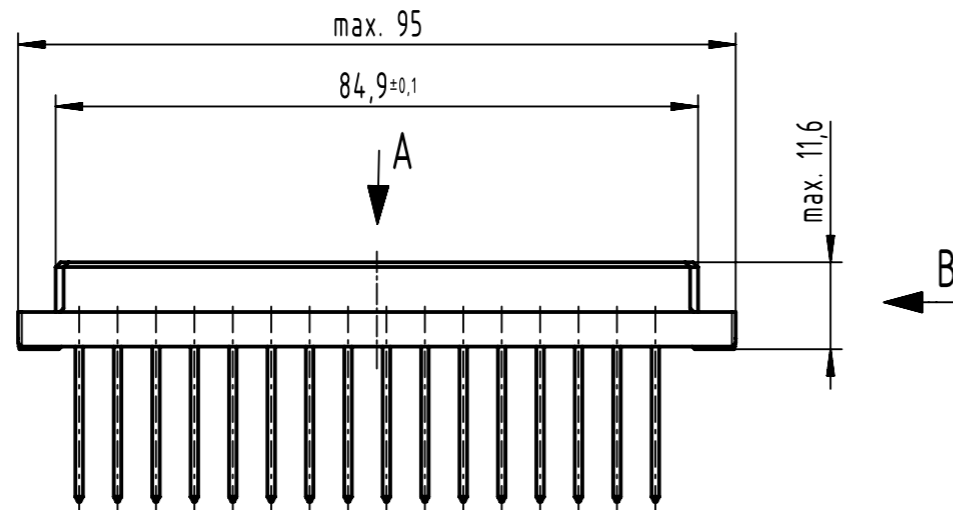

A
contact arrangement

32 WW - contacts

- = position with contact
- = position without contact

B (2:1)

further information see product data sheet

09 04 232 7821	3
09 04 232 6821	2
09 04 232 2821	1
part no.	performance level

	All Dimensions in mm Original Size DIN A3		Scale 1:1	Free size tol. IEC 60603-2		Ref.	
	All rights reserved Department EL PD		Created by BUSSMANN	Inspected by STORCK	Standardisation	Date 2023-08-24	State Final Release
HARTING D-32339 Espelkamp		Title DIN Power type D female conn WW 20.0 32-pole			Doc-Key / ECM-Nr. 100184615/UGD/019/E 500000251116		Rev. E
		Type TB	Number 0904232X821		Page 1/1		