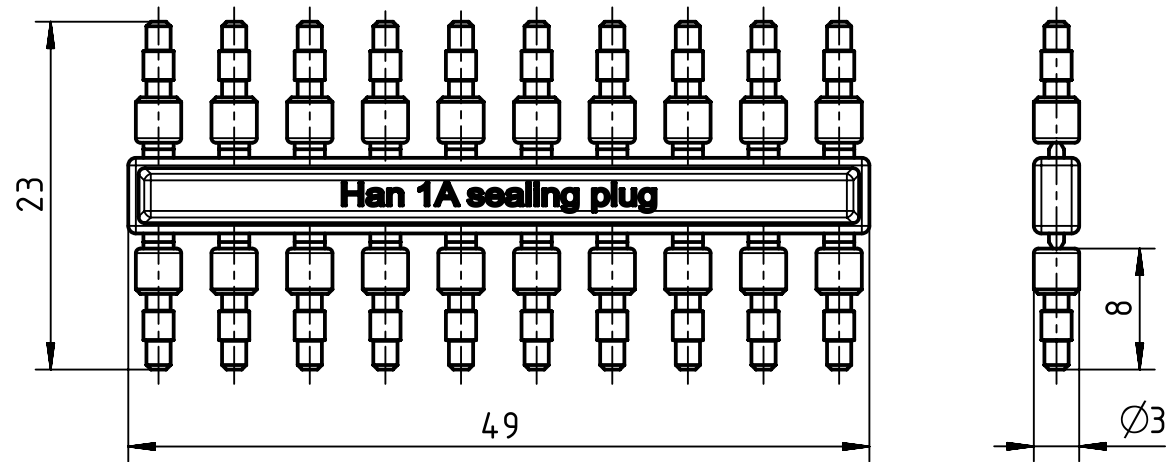

1 2 3 4 5 6

A

B

C

D

	All rights reserved Department EL PD		HARTING Electric GmbH & Co. KG D-32339 Espelkamp		All Dimensions in mm Original Size DIN A4	Scale 2:1	Free size tol.		Ref. Sub.	
	Created by HOLLERT		Inspected by SPILKERN		Standardisation GARSKE		Date 2019-02-13	State Final Release		
Title Han 1A-sealing plug							Doc-Key / ECM-Nr. 100803114/UGD/001/A 500000147349		Rev. A	Page 1/1
Type TB			Number 09 10 000 9909							