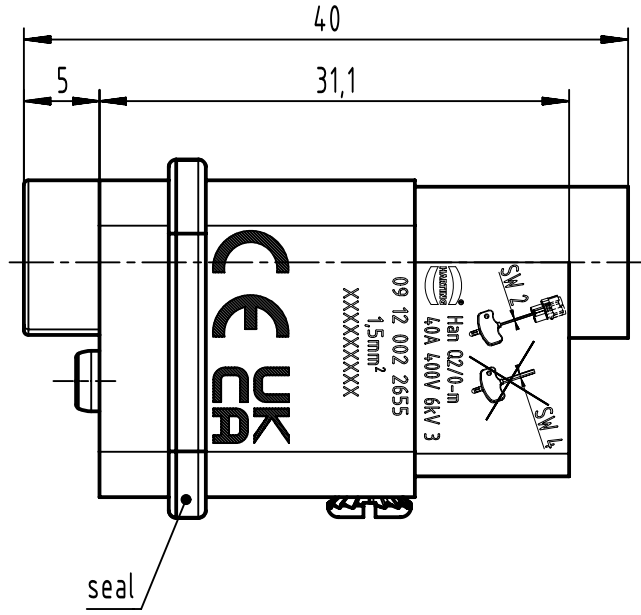

A

B

C

D

insert fixing screw M3x6
enclosed separately

	All rights reserved Department EL PD	All Dimensions in mm Original Size DIN A4	Scale 2:1	Free size tol.	Ref.
		HARTING D-32339 Espelkamp	Created by 100887	Inspected by SUNDERMEIER	Standardisation
Title Han Q 2/0-m 1.5qmm					State Final Release
Type TB Number 09 12 002 2655					Doc-Key / ECM-Nr. 100585449/UGD/002/C 500000225850
Rev. C					Page 1/1