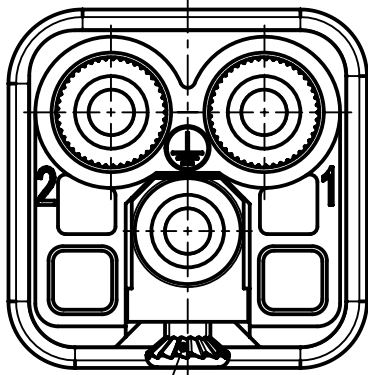

A

B

C

D

insert fixing screw M3x6
enclosed separately

	All rights reserved Department EL PD	All Dimensions in mm Original Size DIN A4	Scale 2:1	Free size tol.	Ref.
		HARTING D-32339 Espelkamp	Created by 100887	Inspected by SUNDERMEIER	Standardisation
Title Han Q 2/0-m 1.5qmm					State Final Release
Type TB Number 09 12 002 2655					Doc-Key / ECM-Nr. 100585449/UGD/002/C 500000225850
Rev. C					Page 1/1