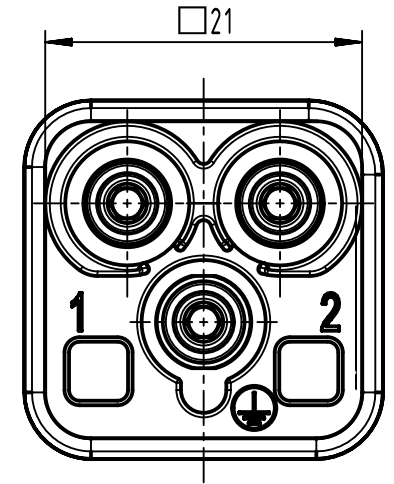

A

B

C

D

insert fixing screw M3x6
enclosed separately

	All rights reserved Department EL PD	All Dimensions in mm Original Size DIN A4	Scale 2:1	Free size tol.	Ref.
		HARTING D-32339 Espelkamp	Created by 100887	Inspected by SUNDERMEIER	Standardisation
Title Han Q 2/0-m 1.5qmm					State Final Release
Type TB Number 09 12 002 2655					Doc-Key / ECM-Nr. 100585449/UGD/002/C 500000225850
Rev. C					Page 1/1