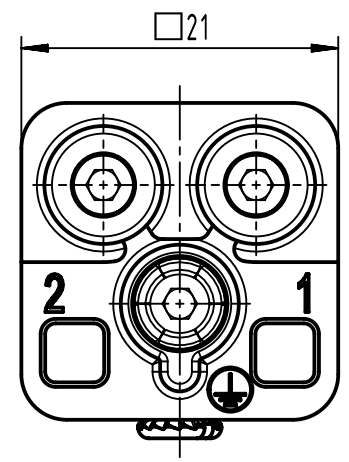

1 2 3 4 5 6

A

B

C

D

insert fixing screw M3x6
enclosed separately

	All Dimensions in mm Original Size DIN A4		Scale 2:1	Free size tol.		Ref.
			Created by 100887	Inspected by SUNDERMEIER	Standardisation	Sub.
All rights reserved Department EL PD		Title Han Q 2/0-bu HV 2,5-6 mm ²			Date 2022-10-28	State Final Release
HARTING D-32339 Espelkamp		Type TB Number 09 12 002 2754			Doc-Key / ECM-Nr. 100177398/UGD/005/B 500000225850	Rev. B Page 1/1