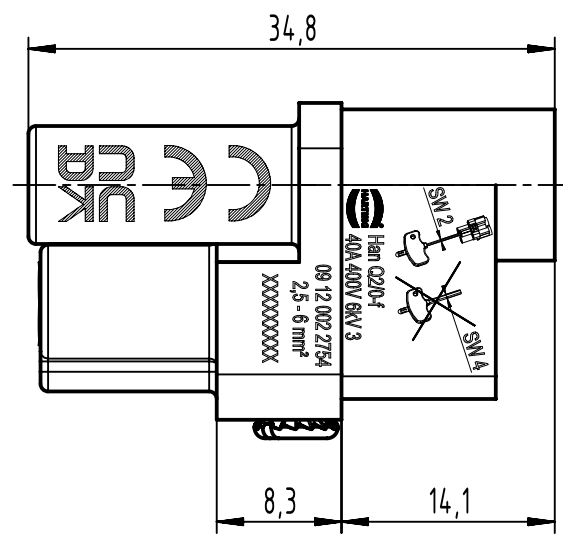

1 2 3 4 5 6

A

B

C

D

insert fixing screw M3x6
enclosed separately

	All Dimensions in mm Original Size DIN A4		Scale 2:1	Free size tol.		Ref.
			Created by 100887	Inspected by SUNDERMEIER	Standardisation	Sub.
All rights reserved Department EL PD		Title Han Q 2/0-bu HV 2,5-6 mm ²			Date 2022-10-28	State Final Release
HARTING D-32339 Espelkamp		Type TB Number 09 12 002 2754			Doc-Key / ECM-Nr. 100177398/UGD/005/B 500000225850	Rev. B Page 1/1