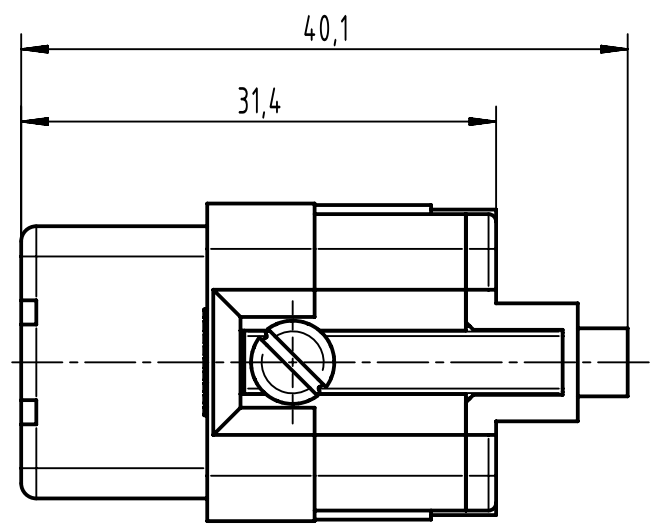

1 2 3 4 5 6

A

B

C

D

countersunk-head screw
M3x6-4,8, enclosed separately

	All Dimensions in mm Original Size DIN A4		Scale 2:1	Free size tol.		Ref.
			Created by BALSAN	Inspected by 408654	Standardisation	Sub.
All rights reserved Department EL PD		Title Han Q 5/0 Female Insert Crimp			Date 2023-07-04	State Final Release
HARTING D-32339 Espelkamp		Type TB Number 09 12 005 3101			Doc-Key / ECM-Nr. 100125020/UGD/005/G 500000248915	
					Rev. G	Page 1/1