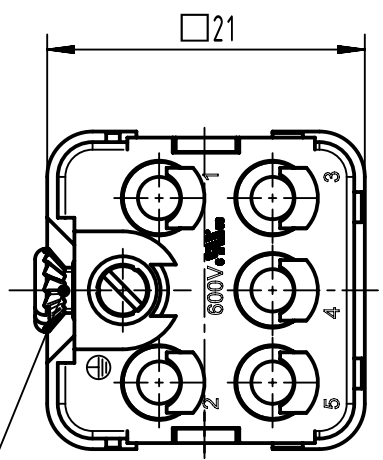

1 2 3 4 5 6

A

B

C

D

countersunk-head screw
M3x6-4,8, enclosed separately

	All Dimensions in mm Original Size DIN A4		Scale 2:1	Free size tol.		Ref.
			Created by BALSAN	Inspected by 408654	Standardisation	Sub.
All rights reserved Department EL PD		Title Han Q 5/0 Female Insert Crimp			Date 2023-07-04	State Final Release
HARTING D-32339 Espelkamp		Type TB Number 09 12 005 3101			Doc-Key / ECM-Nr. 100125020/UGD/005/G 500000248915	
					Rev. G	Page 1/1