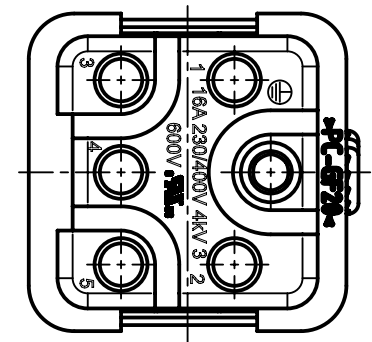

1 2 3 4 5 6

A

B

C

D

countersunk-head screw
M3x6-4,8, enclosed separately

	All Dimensions in mm Original Size DIN A4		Scale 2:1	Free size tol.		Ref.
			Created by BALSAN	Inspected by 408654	Standardisation	Sub.
All rights reserved Department EL PD		Title Han Q 5/0 Female Insert Crimp			Date 2023-07-04	State Final Release
HARTING D-32339 Espelkamp		Type TB Number 09 12 005 3101			Doc-Key / ECM-Nr. 100125020/UGD/005/G 500000248915	
					Rev. G	Page 1/1