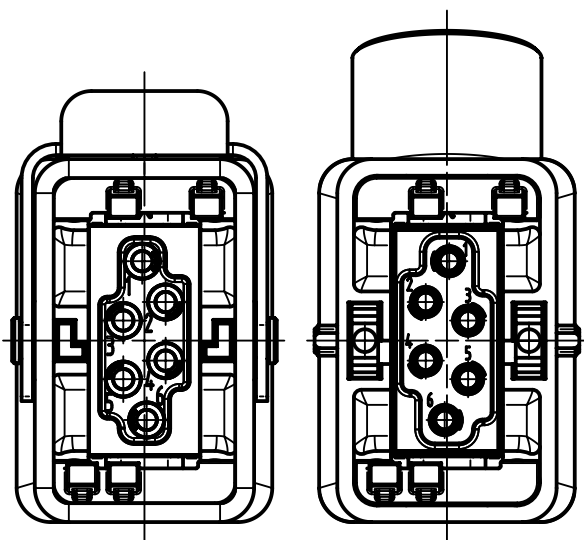

coding possibilities see page 2

	All Dimensions in mm Original Size DIN A4		Scale 1:1	Free size tol.		Ref.	
	All rights reserved Department EL PD - DE		Created by DEIMEL	Inspected by LOETKEMANN	Standardisation TIEMANNA	Date 2016-01-25	State Final Release
HARTING Electric GmbH & Co. KG D-32339 Espelkamp		Title coding elements 1-4				Doc-Key / ECM-Nr. 100614258/UGD/001/A 500000099732	
		Type TB	Number 09 14 000 997X			Rev. A	Page 1/2

A

example for coding option 5

B

C

D

- 1 1 0914.000.9971 red
- 2 2 0914.000.9972 blue
- 3 3 0914.000.9973 black
- 4 4 0914.000.9974 yellow

	All rights reserved Department EL PD - DE	All Dimensions in mm Original Size DIN A4	Scale 1:1	Free size tol.	Ref. Sub. TB 0914.000.9970 v. 13.04.11
	HARTING Electric GmbH & Co. KG D-32339 Espelkamp	Created by DEIMEL	Inspected by LOETKEMANN	Standardisation TIEMANNA	Date 2016-01-25
Title coding possibilities					Doc-Key / ECM-Nr. 100614.258/UGD/001/A 500000099732
		Type TB	Number 09 14 000 997X		Rev. A
					Page 2/2