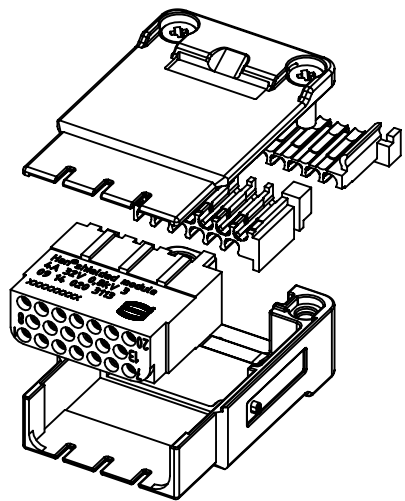

Kind of delivery: piece parts

	All Dimensions in mm Original Size DIN A4		Scale 2:1	Free size tol.		Ref.	
						Sub.	
	All rights reserved Department EL PD		Created by SPRENB	Inspected by RIEPE	Standardisation	Date 2024-03-04	State Final Release
	HARTING D-32339 Espelkamp		Title Han shielded module female				Doc-Key / ECM-Nr. 100217211/UGD/002/D 500000263825
			Type TB	Number 09 14 020 3113		Rev. D	Page 1/1