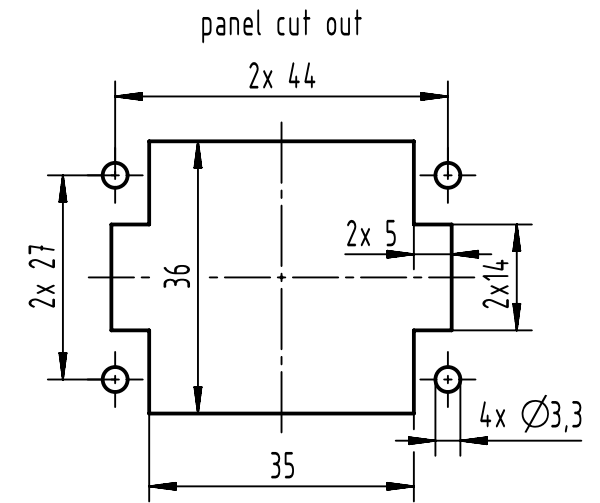

1 2 3 4 5 6

A

B

C

D

	All Dimensions in mm Original Size DIN A4		Scale 1:1	Free size tol.		Ref.	
	All rights reserved Department EL PD		Created by BALSAN	Inspected by 402602	Standardisation SAP_WFRT	Date 2022-08-25	State Final Release
HARTING D-32339 Espelkamp			Title Han 24DD-M-C		Doc-Key / ECM-Nr. 100093584 / UGD/004/E 500000223522		
			Type TB	Number 09 16 024 3001		Rev. E	Page 1/1