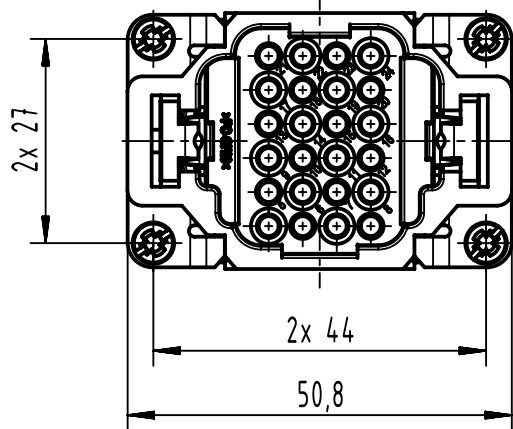

1 2 3 4 5 6

A

B

C

D

	All Dimensions in mm Original Size DIN A4		Scale 1:1	Free size tol.		Ref.	
	All rights reserved Department EL PD		Created by BALSAN	Inspected by 402602	Standardisation SAP_WFRT	Date 2022-08-25	State Final Release
HARTING D-32339 Espelkamp			Title Han 24DD-M-C		Doc-Key / ECM-Nr. 100093584 / UGD/004/E 500000223522		
			Type TB	Number 09 16 024 3001		Rev. E	Page 1/1