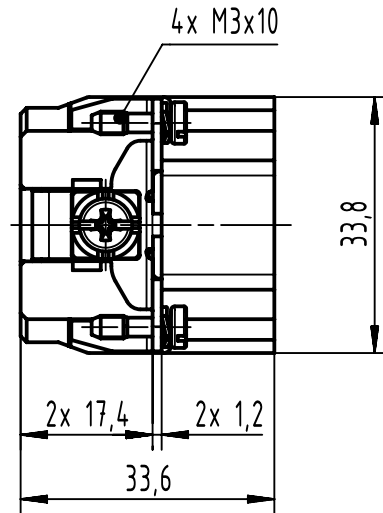

1 2 3 4 5 6

A

B

C

D

	All Dimensions in mm Original Size DIN A4		Scale 1:1	Free size tol.		Ref.	
	All rights reserved Department EL PD		Created by BALSAN	Inspected by 402602	Standardisation SAP_WFRT	Date 2022-08-25	State Final Release
HARTING D-32339 Espelkamp			Title Han 24DD-M-C		Doc-Key / ECM-Nr. 100093584 / UGD/004/E 500000223522		
			Type TB	Number 09 16 024 3001		Rev. E	Page 1/1