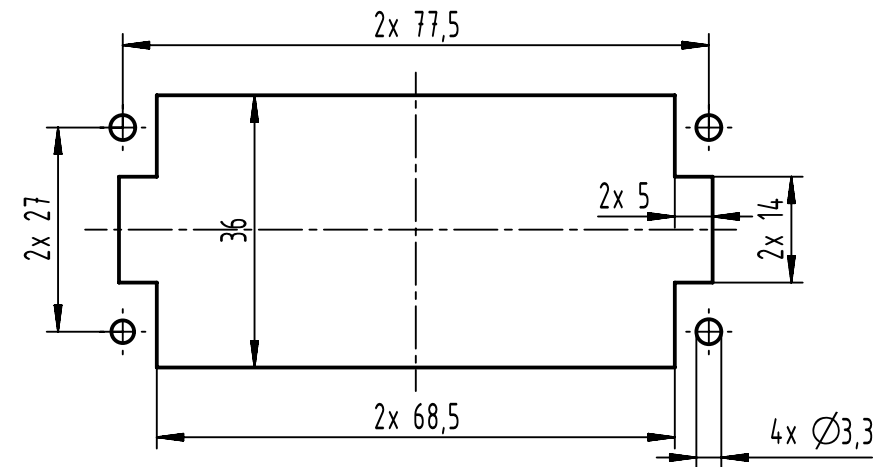

panel cut out

	All rights reserved Department EL PD	All Dimensions in mm Original Size DIN A4	Scale 1:1	Free size tol.	Ref. Sub.
		HARTING D-32339 Espelkamp	Created by 404270	Inspected by BALSAN	Standardisation
		Title Han 72DD-SMC-MI-CRT			Doc-Key / ECM-Nr. 100216584 / UGD/003/F 500000258360
		Type TB	Number 09 16 072 3001		Rev. F
				Page 1/1	