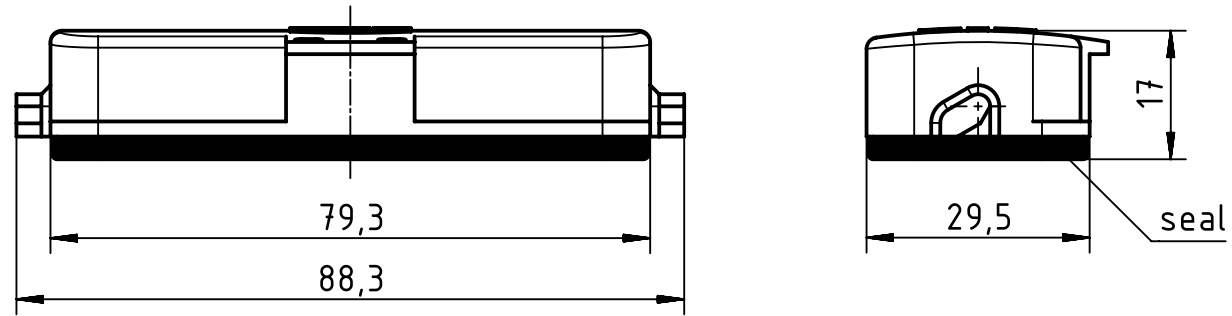

1 2 3 4 5 6

A

B

C

D

	 All Dimensions in mm Original Size DIN A4	Scale 1:1	Free size tol.			Ref.
	All rights reserved Department EL PD	Created by HOLLERT	Inspected by NICHTERLEIN	Standardisation TIEMANNA	Date 2017-11-30	State Final Release
HARTING Electric GmbH & Co. KG D-32339 Espelkamp		Title Han 16A-Kunststoff-AK (fuer Easy-Lock)				Doc-Key / ECM-Nr. 100087461/UGD/005/A 500000128286
		Type TB	Number 09 20 016 5403			Rev. A Page 1/1