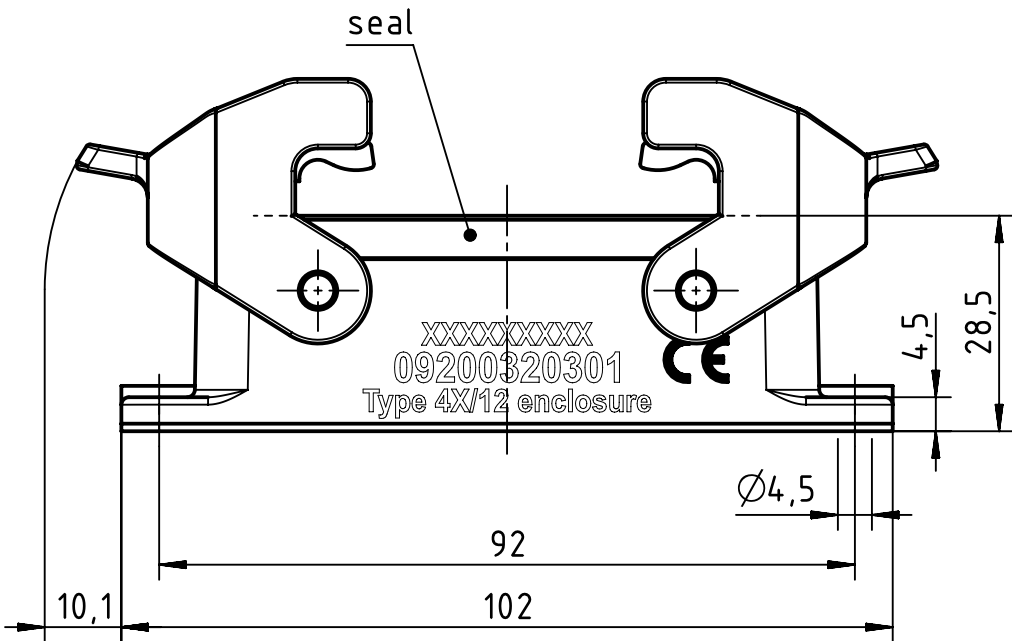

1 2 3 4 5 6

A

B

C

D

	All Dimensions in mm Original Size DIN A4		Scale 1:1	Free size tol.		Ref.	
	All rights reserved Department EL PD		Created by HELLMANN	Inspected by GERB	Standardisation GARSKE	Date 2020-09-11	State Final Release
HARTING Electric GmbH & Co. KG D-32339 Espelkamp			Title Han A Base Panel 2 Levers			Doc-Key / ECM-Nr. 100105480/UGD/005/D 500000179278	
			Type TB	Number 09 20 032 0301		Rev. D	Page 1/1