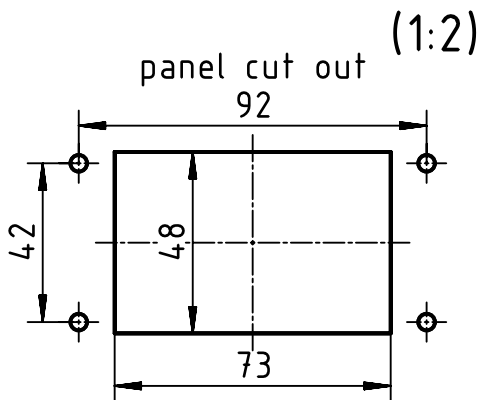

1 2 3 4 5 6

A

B

C

D

	All Dimensions in mm Original Size DIN A4		Scale 1:1	Free size tol.		Ref.	
	All rights reserved Department EL PD		Created by HELLMANN	Inspected by GERB	Standardisation GARSKE	Date 2020-09-11	State Final Release
HARTING Electric GmbH & Co. KG D-32339 Espelkamp			Title Han A Base Panel 2 Levers			Doc-Key / ECM-Nr. 100105480/UGD/005/D 500000179278	
			Type TB	Number 09 20 032 0301		Rev. D	Page 1/1