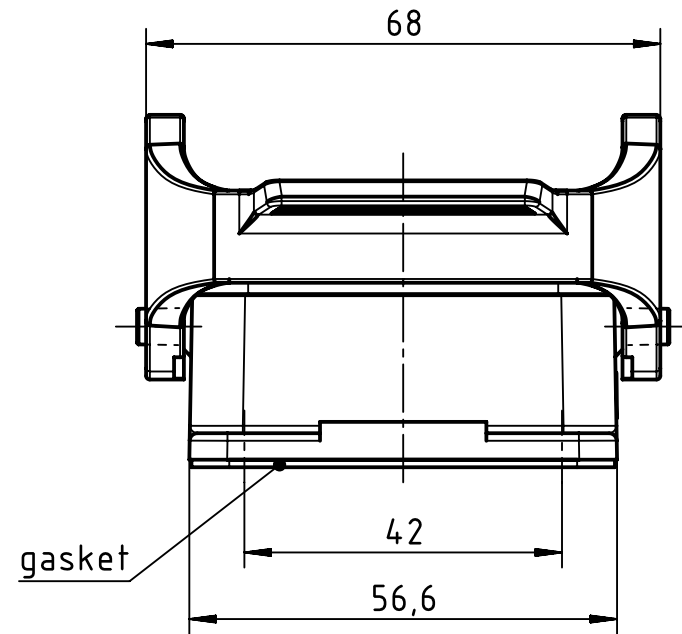

1 2 3 4 5 6

A

B

C

D

	All Dimensions in mm Original Size DIN A4		Scale 1:1	Free size tol.		Ref.	
	All rights reserved Department EL PD		Created by HELLMANN	Inspected by GERB	Standardisation GARSKE	Date 2020-09-11	State Final Release
HARTING Electric GmbH & Co. KG D-32339 Espelkamp			Title Han A Base Panel 2 Levers			Doc-Key / ECM-Nr. 100105480/UGD/005/D 500000179278	
			Type TB	Number 09 20 032 0301		Rev. D	Page 1/1