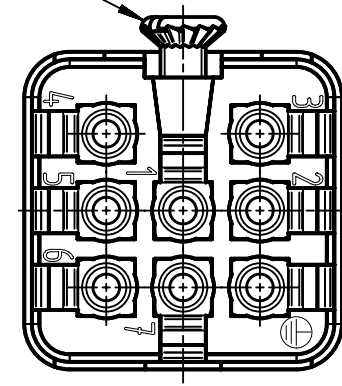

insert fixing screw M3x6 enclosed separately

	All rights reserved Department EL PD	All Dimensions in mm Original Size DIN A4		Scale 2:1	Free size tol.		Ref.	
		HARTING Electric GmbH & Co. KG D-32339 Espelkamp		Created by HOLLERT	Inspected by NICHTERLEIN	Standardisation 302077	Date 2020-10-29	State Final Release
Title Han 7D-F Quick Lock 1,5mm <sup>2</sup>							Doc-Key / ECM-Nr. 100172084/UGD/005/B 500000169457	
				Type TB	Number 09 21 007 2732		Rev. B	Page 1/1