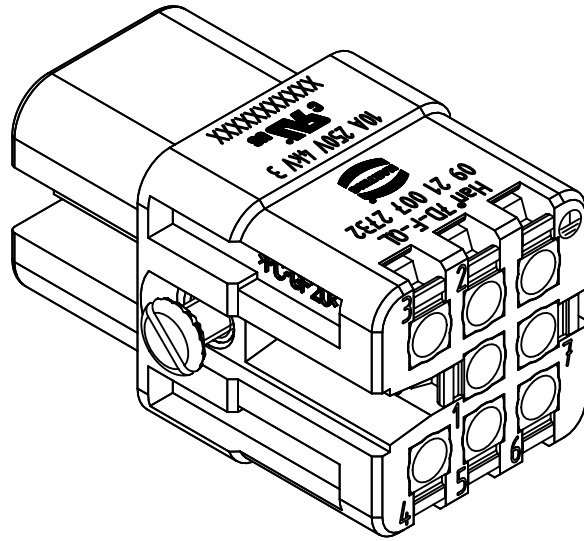

insert fixing screw M3x6 enclosed separately

	All rights reserved Department EL PD	All Dimensions in mm Original Size DIN A4		Scale 2:1	Free size tol.		Ref.	
		HARTING Electric GmbH & Co. KG D-32339 Espelkamp		Created by HOLLERT	Inspected by NICHTERLEIN	Standardisation 302077	Date 2020-10-29	State Final Release
Title Han 7D-F Quick Lock 1,5mm <sup>2</sup>							Doc-Key / ECM-Nr. 100172084/UGD/005/B 500000169457	
				Type TB	Number 09 21 007 2732		Rev. B	Page 1/1