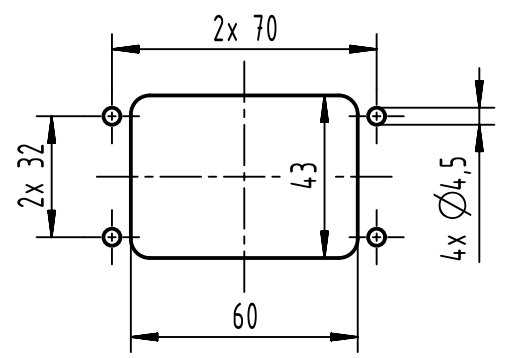

Panel cut out
(1:2)

	All rights reserved		Scale 1:1		Free size tol.		Ref.		
	Department EL PD		Created by SHENGJ	Inspected by WANGSTE	Standardisation ROEBEN	Date 2024-01-09	State Final Release		
HARTING D-32339 Espelkamp			Title Han 6B-HBM-Rear Fit-SL				Doc-Key / ECM-Nr. 100772846/UGD/001/D 500000261244		
			Type TB	Number 09 30 006 0391			Rev. D	Page 1/1	