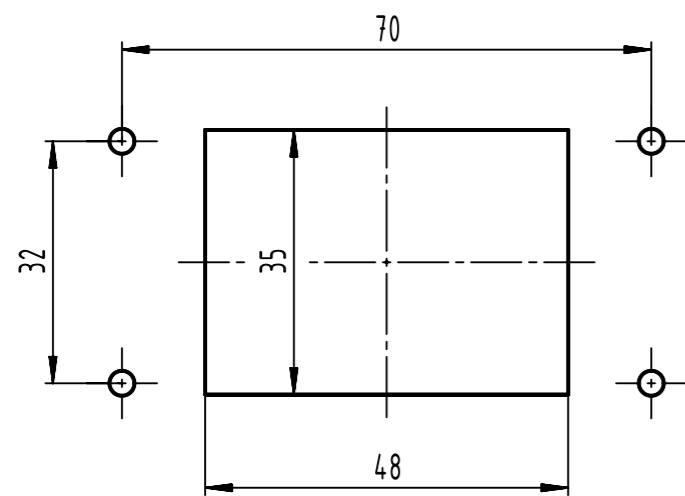

panel cut out

| | | | | | | |
|------------------------------|--|---------------------------------|--------------------------|----------------------|--|--------------------|
| | All Dimensions in mm Original Size DIN A3 | | Scale 1:1 | Free size tol. | | Ref. |
| | All rights reserved | | Created by SPRENB | Inspected by GERB | Standardisation | Date 2022-05-31 |
| Department EL PD | | Title Han 6B-HBM-SL Snap Cap | | | State Final Release | |
| HARTING D-32339 Espelkamp | | Type TB | Number 09 30 006 1306 | | Doc-Key / ECM-Nr. 100601205/UGD/000/F 500000217547 | Rev. F |
| | | | | | | Page 1/1 |