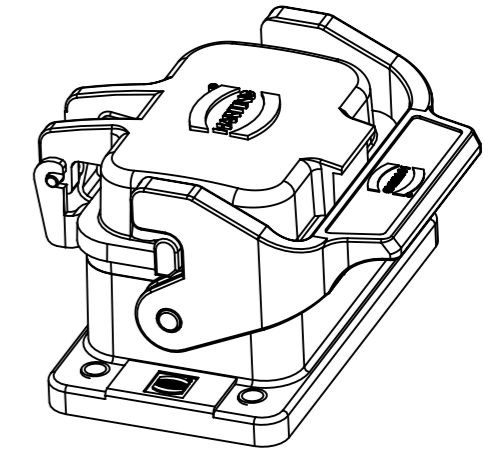

panel cut out

| | | | | | | |
|------------------------------|--|---------------------------------|--------------------------|----------------------|--|--------------------|
| | All Dimensions in mm Original Size DIN A3 | | Scale 1:1 | Free size tol. | | Ref. |
| | All rights reserved | | Created by SPRENB | Inspected by GERB | Standardisation | Date 2022-05-31 |
| Department EL PD | | Title Han 6B-HBM-SL Snap Cap | | | State Final Release | |
| HARTING D-32339 Espelkamp | | Type TB | Number 09 30 006 1306 | | Doc-Key / ECM-Nr. 100601205/UGD/000/F 500000217547 | Rev. F |
| | | | | | | Page 1/1 |