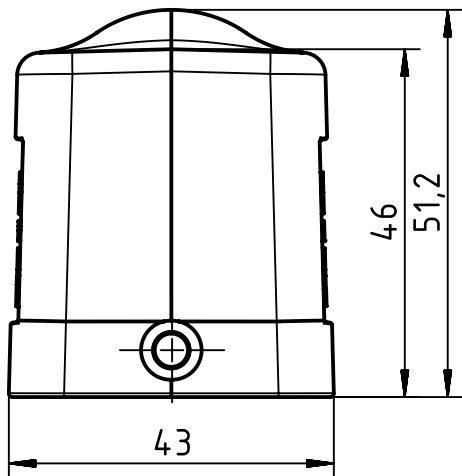

A

B

C

D

	All Dimensions in mm Original Size DIN A4		Scale 1:1	Free size tol.		Ref.
						Sub.
	All rights reserved		Created by SPRENB	Inspected by GERB	Standardisation GARSKE	Date 2019-12-06
	Department EL PD					State Final Release
HARTING Electric GmbH & Co. KG D-32339 Espelkamp			Title Han B Hood Side Entry LC 2 Pegs PG 13.5			Doc-Key / ECM-Nr. 100178831/UGD/005/D 500000161963
			Type TB	Number 09 30 006 1540		Rev. D Page 1/1