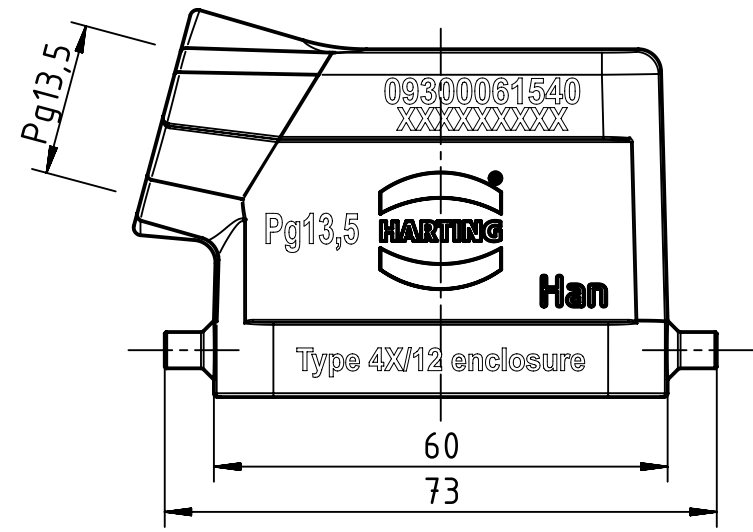

A

B

C

D

	All Dimensions in mm Original Size DIN A4		Scale 1:1	Free size tol.		Ref.
						Sub.
	All rights reserved		Created by SPRENB	Inspected by GERB	Standardisation GARSKE	Date 2019-12-06
	Department EL PD					State Final Release
HARTING Electric GmbH & Co. KG D-32339 Espelkamp			Title Han B Hood Side Entry LC 2 Pegs PG 13.5			Doc-Key / ECM-Nr. 100178831/UGD/005/D 500000161963
			Type TB	Number 09 30 006 1540		Rev. D Page 1/1