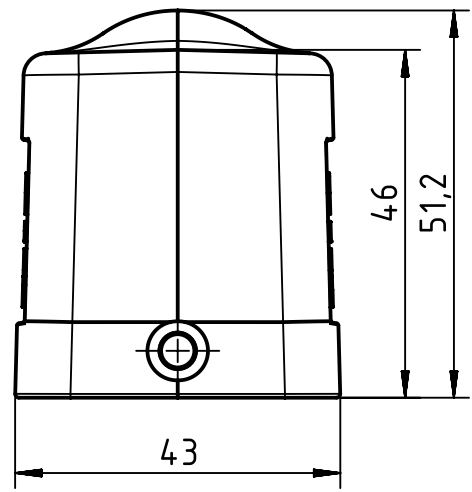

1 2 3 4 5 6

A

B

C

D

	All Dimensions in mm Original Size DIN A4		Scale 1:1	Free size tol.		Ref.		
						Sub.		
	All rights reserved		Created by SPRENB	Inspected by GERB	Standardisation GARSKE	Date 2019-12-06	State Final Release	
	Department EL PD		Title Han B Hood Side Entry LC 2 Pegs PG 16				Doc-Key / ECM-Nr. 100178822/UGD/007/D 500000161963	
HARTING Electric GmbH & Co. KG D-32339 Espelkamp			Type TB	Number 09 30 006 1541			Rev. D	Page 1/1