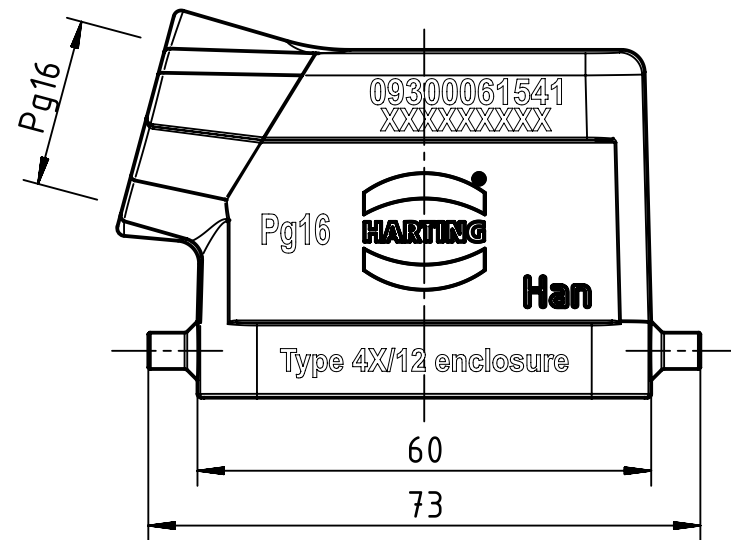

1 2 3 4 5 6

A

B

C

D

	All Dimensions in mm Original Size DIN A4		Scale 1:1	Free size tol.		Ref.		
						Sub.		
	All rights reserved		Created by SPRENB	Inspected by GERB	Standardisation GARSKE	Date 2019-12-06	State Final Release	
	Department EL PD		Title Han B Hood Side Entry LC 2 Pegs PG 16				Doc-Key / ECM-Nr. 100178822/UGD/007/D 500000161963	
HARTING Electric GmbH & Co. KG D-32339 Espelkamp			Type TB	Number 09 30 006 1541			Rev. D	Page 1/1