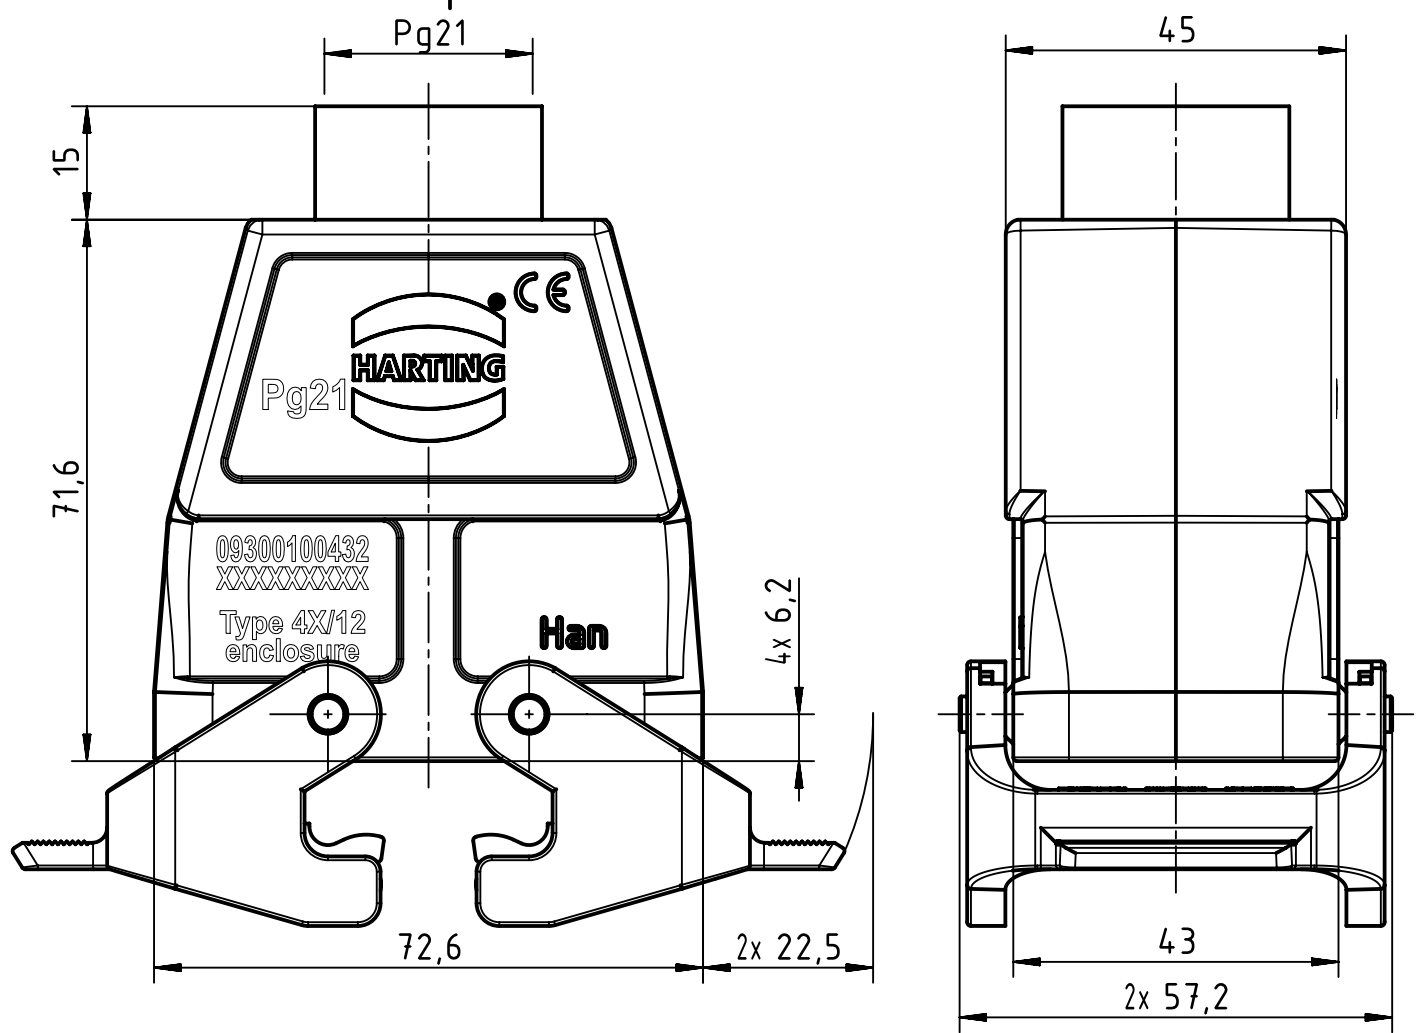

1 2 3 4 5 6

A
B
C
D

	All Dimensions in mm Original Size DIN A4		Scale 1:1	Free size tol.		Ref.	
						Sub.	
	All rights reserved		Created by HELLMANN	Inspected by GERB	Standardisation	Date 2021-11-02	State Final Release
	Department EL PD		Title Han B Hood Top Entry HC 2 Levers PG 21				Doc-Key / ECM-Nr. 100230684 / UGD/002/E 500000204.048
HARTING D-32339 Espelkamp			Type TB	Number 09 30 010 0432		Rev. E	Page 1/1