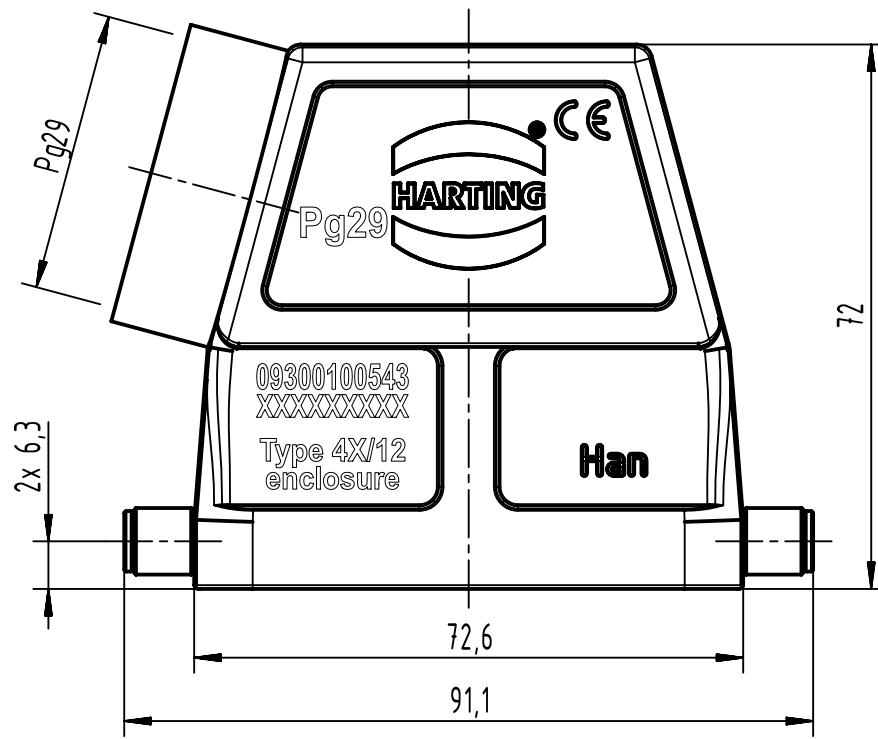

1 2 3 4 5 6

A

B

C

D

	All Dimensions in mm Original Size DIN A4		Scale 1:1	Free size tol.		Ref.
						Sub.
	All rights reserved		Created by MEYERLE	Inspected by GERB	Standardisation	Date 2021-10-18
	Department EL PD					State Final Release
HARTING			Title Han B Hood Side Entry HC 2 Reels PG 29			Doc-Key / ECM-Nr. 100230035/UGD/002/E 500000204.081
D-32339 Espelkamp			Type TB	Number 09 30 010 0543		
						Page 1/1