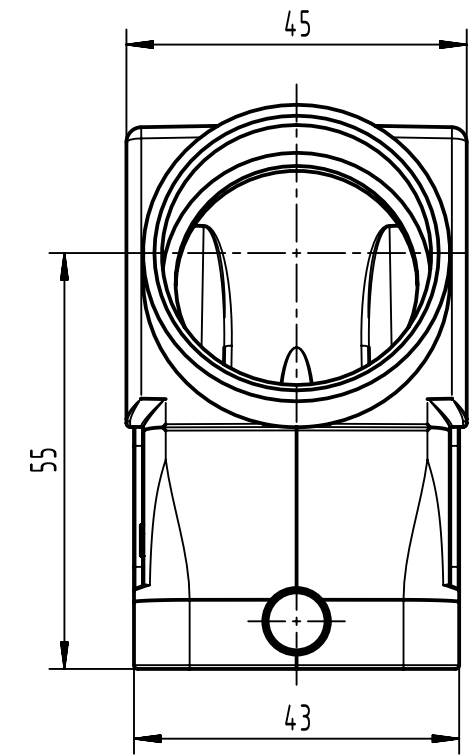

1 2 3 4 5 6

A

B

C

D

	All Dimensions in mm Original Size DIN A4		Scale 1:1	Free size tol.		Ref.
						Sub.
	All rights reserved		Created by MEYERLE	Inspected by GERB	Standardisation	Date 2021-10-18
	Department EL PD					State Final Release
HARTING			Title Han B Hood Side Entry HC 2 Reels PG 29			Doc-Key / ECM-Nr. 100230035/UGD/002/E 500000204.081
D-32339 Espelkamp			Type TB	Number 09 30 010 0543		
						Page 1/1