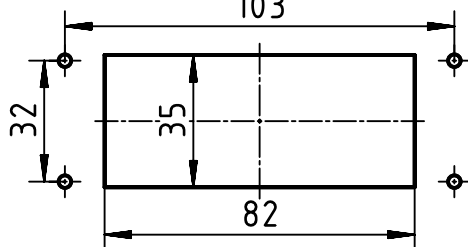

(1:2)
panel cut out
103

	All Dimensions in mm Original Size DIN A4	Scale	Free size tol.		Ref.
		1:1			Sub.
All rights reserved Department EL PD	Created by HELLMANN	Inspected by	Standardisation	Date	State
		GERB	302077	2020-12-07	Final Release
HARTING D-32339 Espelkamp	Title Han 16B-agg-QB			Doc-Key / ECM-Nr. 100195606/UGD/004/C 500000180025	
	Type TB	Number 09 30 016 0301		Rev. C	Page 1/1