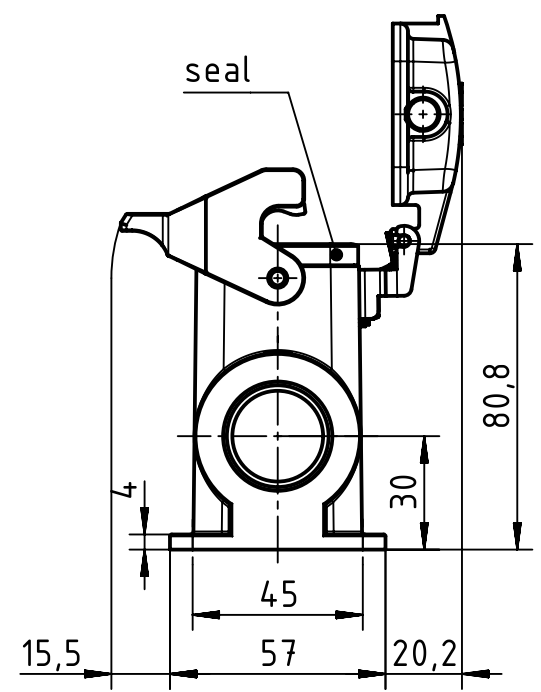

1 2 3 4 5 6

A

B

C

D

	All Dimensions in mm Original Size DIN A4		Scale 1:2	Free size tol.		Ref.
						Sub.
	All rights reserved		Created by SPRENB	Inspected by GERB	Standardisation GARSKE	Date 2020-01-07
	Department EL PD					State Final Release
HARTING Electric GmbH & Co. KG D-32339 Espelkamp			Title Han B Base Surface HC 1 Lever Metal Cove			Doc-Key / ECM-Nr. 100088045/UGD/006/D 500000162090
			Type TB	Number 09 30 016 2297		Rev. D Page 1/1