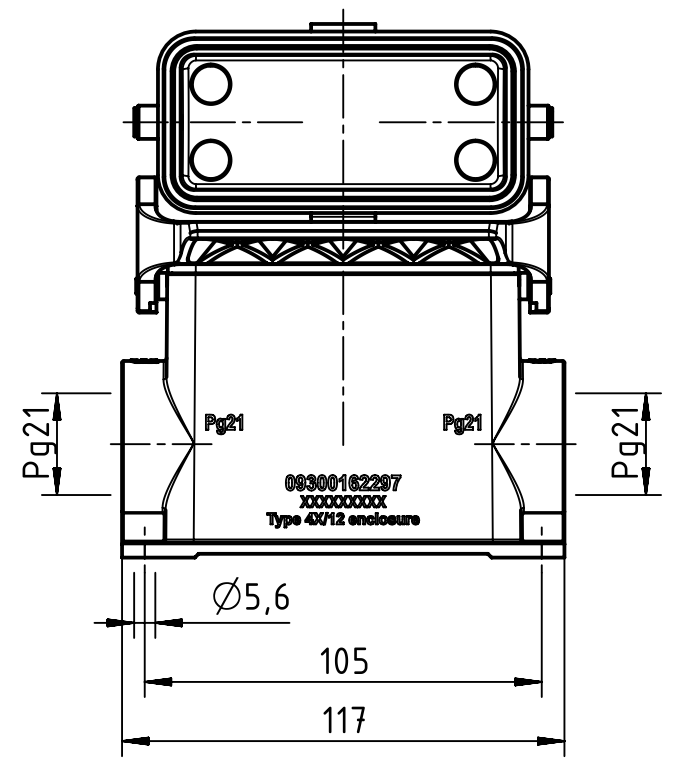

1 2 3 4 5 6

A

B

C

D

	All Dimensions in mm Original Size DIN A4		Scale 1:2	Free size tol.		Ref.
						Sub.
	All rights reserved		Created by SPRENB	Inspected by GERB	Standardisation GARSKE	Date 2020-01-07
	Department EL PD					State Final Release
HARTING Electric GmbH & Co. KG D-32339 Espelkamp			Title Han B Base Surface HC 1 Lever Metal Cove			Doc-Key / ECM-Nr. 100088045/UGD/006/D 500000162090
			Type TB	Number 09 30 016 2297		Rev. D Page 1/1