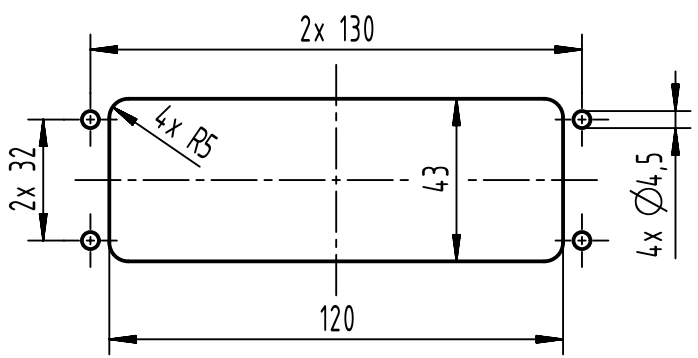

panel cut out (1:2)

	All Dimensions in mm Original Size DIN A4		Scale 1:1	Free size tol.		Ref.
			Created by SHENGJ	Inspected by WANGSTE	Standardisation ROEBEN	Sub.
All rights reserved Department EL PD		Title Han 24B-HBM-Rear Fit-DL-w/o frame		Date 2024-01-09	State Final Release	
HARTING D-32339 Espelkamp		Type TB	Number 09 30 024 0392		Doc-Key / ECM-Nr. 100832317/UGD/001/D 500000261244	Rev. D Page 1/1