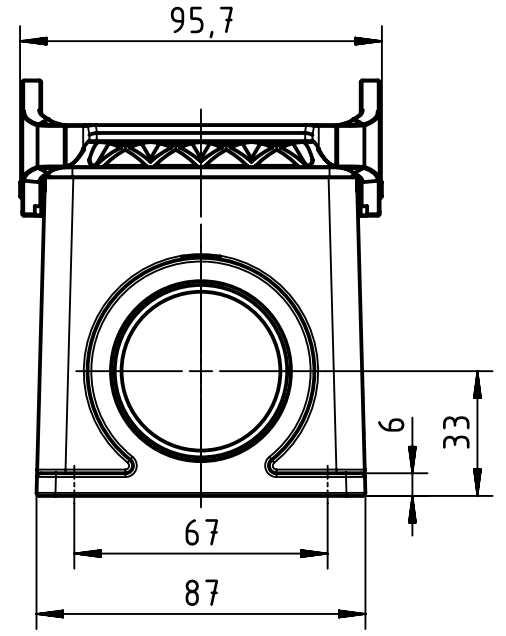

1 2 3 4 5 6

A

B

C

D

	All Dimensions in mm Original Size DIN A4		Scale 1:2	Free size tol.		Ref.
			Created by 105230	Inspected by GERB	Standardisation	Sub.
All rights reserved		Date 2023-12-14		State Final Release		
Department EL PD		Title Han B Base Surface HC 2 Levers 1 Entry P				Doc-Key / ECM-Nr. 100118536/UGD/005/C 500000260197
HARTING D-32339 Espelkamp		Type TB	Number 09 30 032 0232		Rev. C	Page 1/1