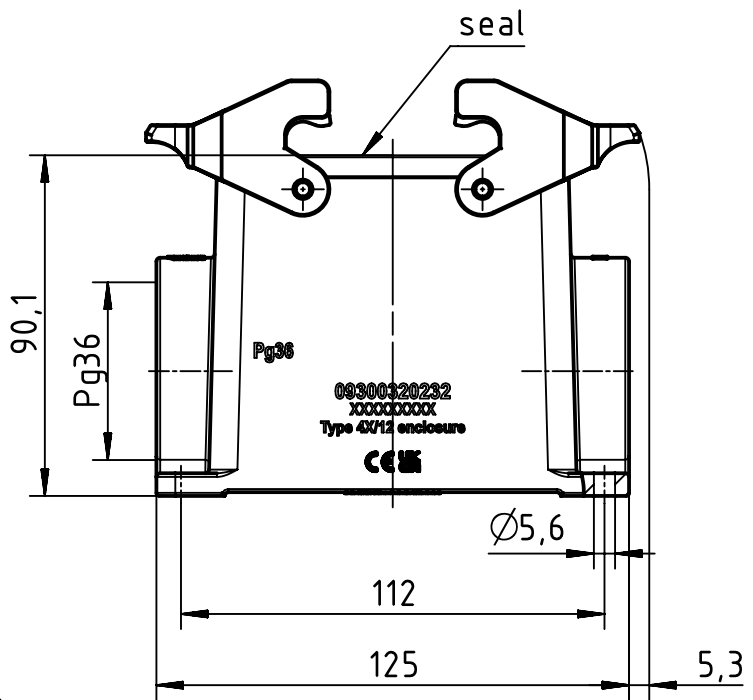

1 2 3 4 5 6

A

B

C

D

	All Dimensions in mm Original Size DIN A4		Scale 1:2	Free size tol.		Ref.
			Created by 105230	Inspected by GERB	Standardisation	Sub.
All rights reserved		Date 2023-12-14		State Final Release		
Department EL PD		Title Han B Base Surface HC 2 Levers 1 Entry P				Doc-Key / ECM-Nr. 100118536/UGD/005/C 500000260197
HARTING D-32339 Espelkamp		Type TB	Number 09 30 032 0232		Rev. C	Page 1/1