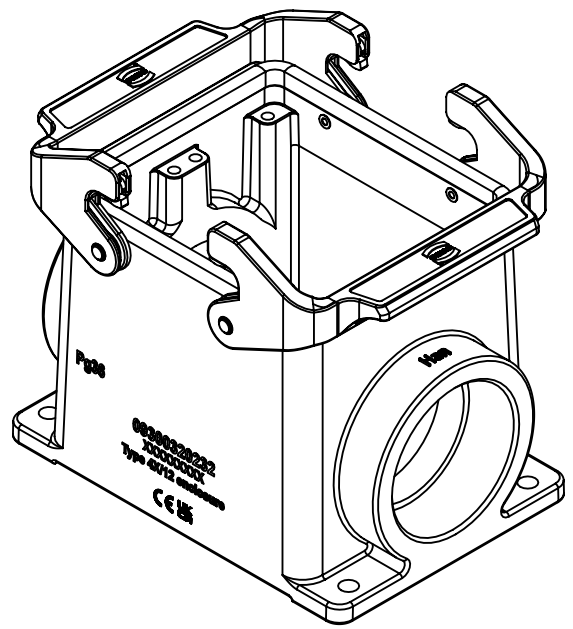

1 2 3 4 5 6

A

B

C

D

	All Dimensions in mm Original Size DIN A4		Scale 1:2	Free size tol.		Ref.
			Created by 105230	Inspected by GERB	Standardisation	Sub.
All rights reserved		Date 2023-12-14		State Final Release		
Department EL PD		Title Han B Base Surface HC 2 Levers 1 Entry P				Doc-Key / ECM-Nr. 100118536/UGD/005/C 500000260197
HARTING D-32339 Espelkamp		Type TB	Number 09 30 032 0232		Rev. C	Page 1/1