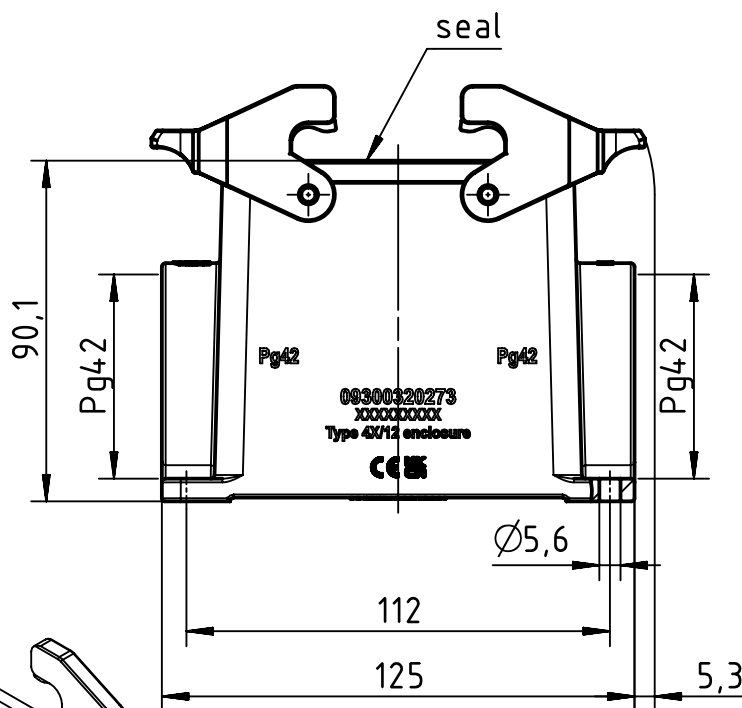

1 2 3 4 5 6

A

B

C

D

	All Dimensions in mm Original Size DIN A4		Scale 1:2	Free size tol.		Ref.	
						Sub.	
	All rights reserved		Created by 105230	Inspected by GERB	Standardisation	Date 2023-12-14	State Final Release
	Department EL PD		Title Han B Base Surface HC 2 Levers 2 Entries				Doc-Key / ECM-Nr. 100118539/UGD/005/C 500000260197
HARTING D-32339 Espelkamp			Type TB	Number 09 30 032 0273		Rev. C	Page 1/1