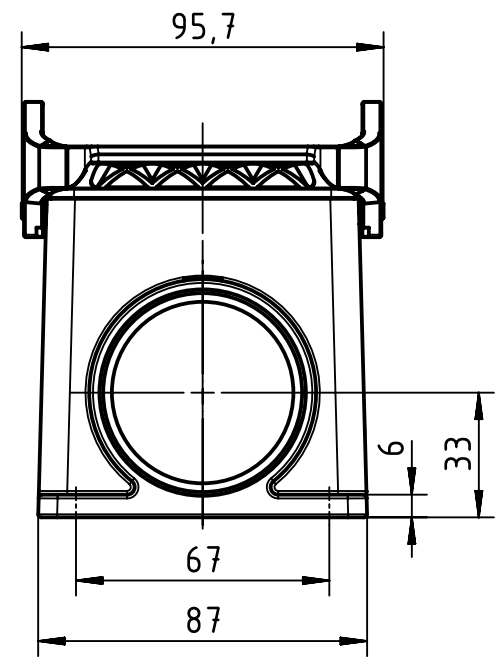

1 2 3 4 5 6

A

B

C

D

	All Dimensions in mm Original Size DIN A4		Scale 1:2	Free size tol.		Ref.	
						Sub.	
	All rights reserved		Created by 105230	Inspected by GERB	Standardisation	Date 2023-12-14	State Final Release
	Department EL PD		Title Han B Base Surface HC 2 Levers 2 Entries				Doc-Key / ECM-Nr. 100118539/UGD/005/C 500000260197
HARTING D-32339 Espelkamp			Type TB	Number 09 30 032 0273		Rev. C	Page 1/1