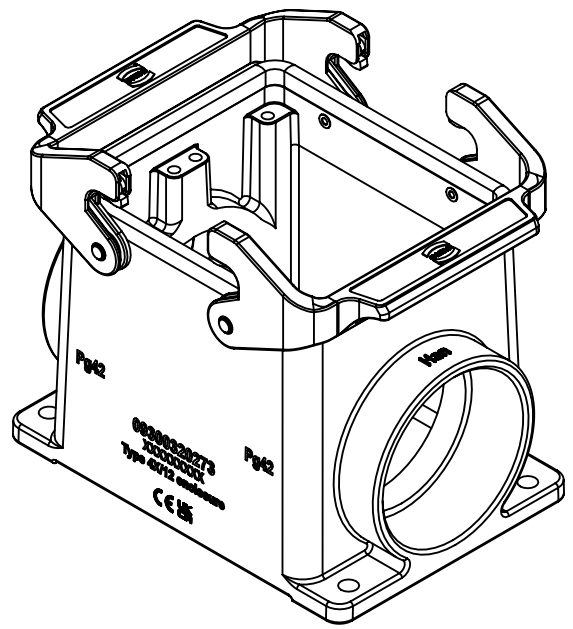

1 2 3 4 5 6

A

B

C

D

	All Dimensions in mm Original Size DIN A4		Scale 1:2	Free size tol.		Ref.	
						Sub.	
	All rights reserved		Created by 105230	Inspected by GERB	Standardisation	Date 2023-12-14	State Final Release
	Department EL PD		Title Han B Base Surface HC 2 Levers 2 Entries				Doc-Key / ECM-Nr. 100118539/UGD/005/C 500000260197
HARTING D-32339 Espelkamp			Type TB	Number 09 30 032 0273		Rev. C	Page 1/1