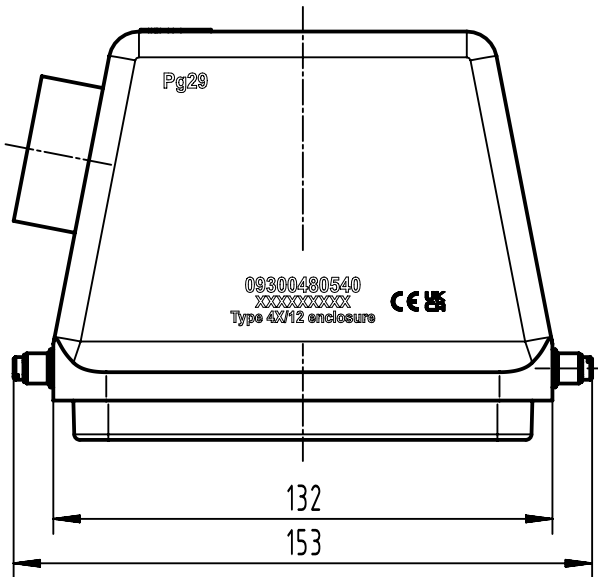

1 2 3 4 5 6

A

B

C

D

	All rights reserved Department EL PD	All Dimensions in mm Original Size DIN A4	Scale 1:2	Free size tol.	Ref.
		Created by 101644	Inspected by GERB	Standardisation	Date 2023-12-08
HARTING D-32339 Espelkamp		Title Han B Hood Side Entry HC 2 Pegs PG 29			Doc-Key / ECM-Nr. 100173577/UGD/004/F 500000259811
		Type TB	Number 09 30 048 0540		Rev F
					Page 1/1