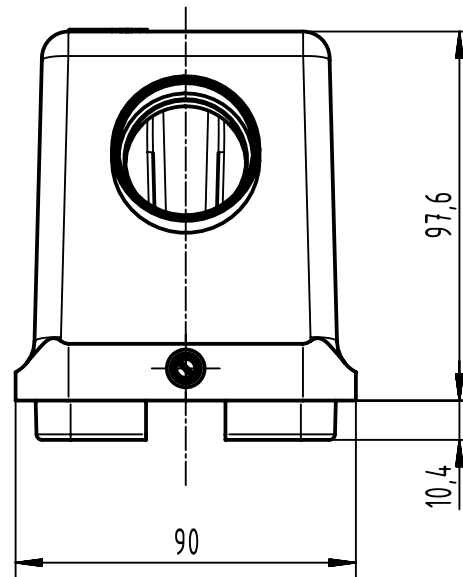

1 2 3 4 5 6

A

B

C

D

	All rights reserved Department EL PD	All Dimensions in mm Original Size DIN A4	Scale 1:2	Free size tol.	Ref.
		Created by 101644	Inspected by GERB	Standardisation	Date 2023-12-08
HARTING D-32339 Espelkamp		Title Han B Hood Side Entry HC 2 Pegs PG 29			Doc-Key / ECM-Nr. 100173577/UGD/004/F 500000259811
		Type TB	Number 09 30 048 0540		Rev F
					Page 1/1