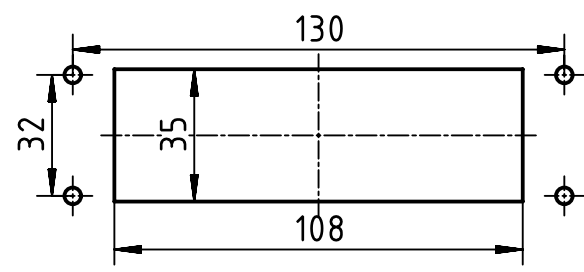

(1:2) panel cut out

	All rights reserved		Created by FINKEV		Inspected by GERB		Standardisation GARSKE		Date 2020-08-31		State Final Release	
	Department EL PD		Title Han 24B-HBM- 4pegs cover black		Number 09 30 724 0302		Doc-Key / ECM-Nr. 100213822/UGD/003/B 500000178769		Rev. B		Page 1/1	
HARTING Electric GmbH & Co. KG D-32339 Espelkamp			All Dimensions in mm Original Size DIN A4		Scale 1:1		Free size tol.		Ref.		Sub.	