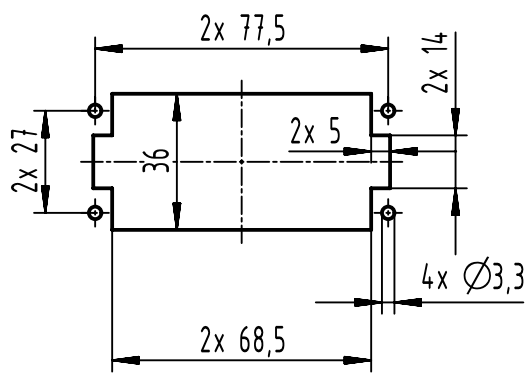

1 2 3 4 5 6

A

B

C

D

panel cut out
(1:2)

	All Dimensions in mm Original Size DIN A4		Scale 1:1	Free size tol.		Ref.
						Sub.
	All rights reserved		Created by HELLMANN	Inspected by SCHNIEDER	Standardisation	Date 2024-02-21
	Department EL PD					State Final Release
HARTING			Title Han 16ES Press - F (17-32)			Doc-Key / ECM-Nr. 100680865/UGD/001/G 500000262513
D-32339 Espelkamp			Type TB	Number 09 33 016 2788		
						Page 1/1