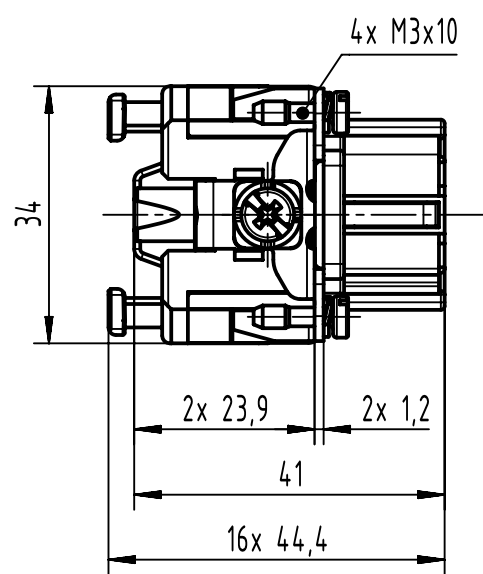

1 2 3 4 5 6

A

B

C

D

panel cut out
(1:2)

	All Dimensions in mm Original Size DIN A4		Scale 1:1	Free size tol.		Ref.
						Sub.
	All rights reserved		Created by HELLMANN	Inspected by SCHNIEDER	Standardisation	Date 2024-02-21
	Department EL PD					State Final Release
HARTING			Title Han 16ES Press - F (17-32)			Doc-Key / ECM-Nr. 100680865/UGD/001/G 500000262513
D-32339 Espelkamp			Type TB	Number 09 33 016 2788		
						Page 1/1