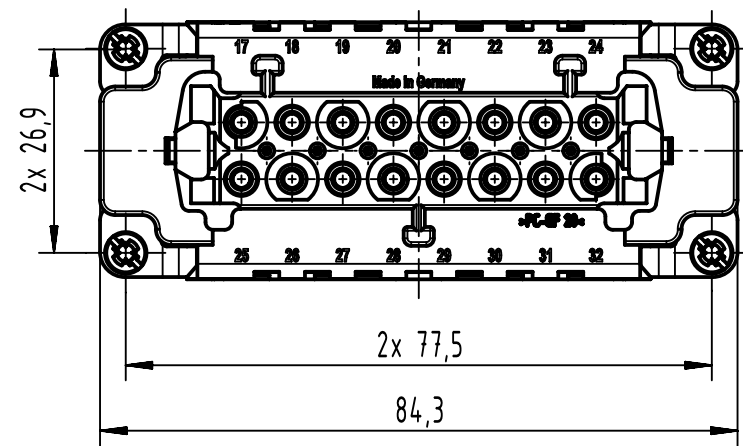

1 2 3 4 5 6

A

B

C

D

panel cut out
(1:2)

	All Dimensions in mm Original Size DIN A4		Scale 1:1	Free size tol.		Ref.
						Sub.
	All rights reserved		Created by HELLMANN	Inspected by SCHNIEDER	Standardisation	Date 2024-02-21
	Department EL PD					State Final Release
HARTING			Title Han 16ES Press - F (17-32)			Doc-Key / ECM-Nr. 100680865/UGD/001/G 500000262513
D-32339 Espelkamp			Type TB	Number 09 33 016 2788		
						Page 1/1