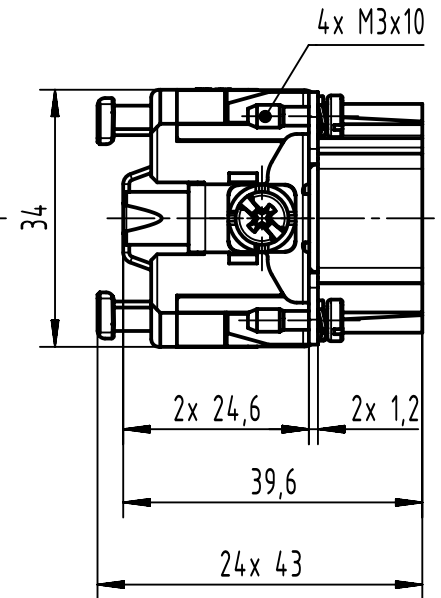

panel cut out
(1:2)

	All Dimensions in mm Original Size DIN A4		Scale 1:1	Free size tol.	Ref.
			Created by HELLMANN	Inspected by SCHNIEDER	Standardisation
All rights reserved Department EL PD		Title Han 24ES Press-M		Date 2024-02-21	State Final Release
HARTING D-32339 Espelkamp		Type TB		Number 09 33 024 2648	
					Doc-Key / ECM-Nr. 100616676/UGD/002/G 500000262513
					Rev. G
					Page 1/1