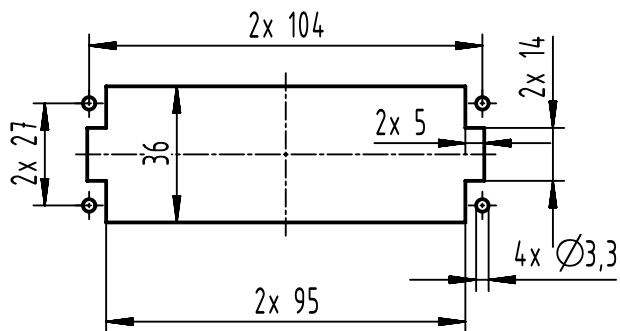

panel cut out
(1:2)

	All Dimensions in mm Original Size DIN A4		Scale 1:1	Free size tol.	Ref.
			Created by HELLMANN	Inspected by SCHNIEDER	Standardisation
All rights reserved Department EL PD		Title Han 24ES Press-M		Date 2024-02-21	State Final Release
HARTING D-32339 Espelkamp		Type TB		Number 09 33 024 2648	
					Doc-Key / ECM-Nr. 100616676/UGD/002/G 500000262513
					Rev. G
					Page 1/1