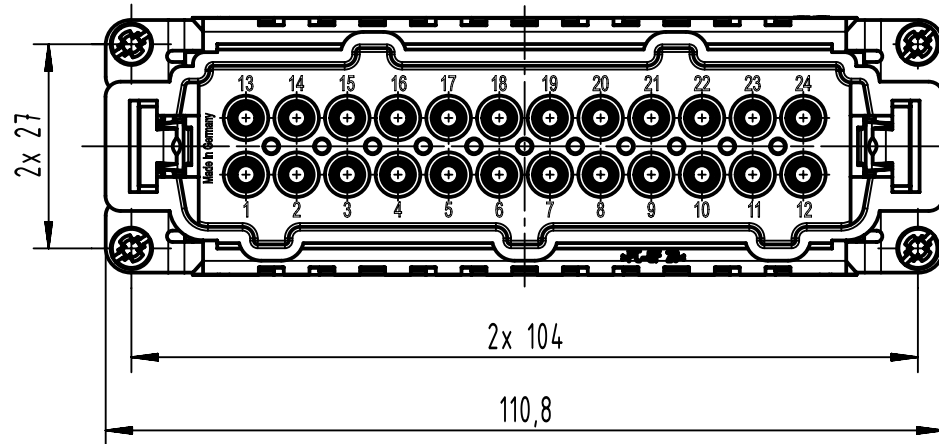

panel cut out
(1:2)

	All Dimensions in mm Original Size DIN A4		Scale 1:1	Free size tol.	Ref.
			Created by HELLMANN	Inspected by SCHNIEDER	Standardisation
All rights reserved Department EL PD		Title Han 24ES Press-M		Date 2024-02-21	State Final Release
HARTING D-32339 Espelkamp		Type TB		Number 09 33 024 2648	
					Doc-Key / ECM-Nr. 100616676/UGD/002/G 500000262513
					Rev. G
					Page 1/1