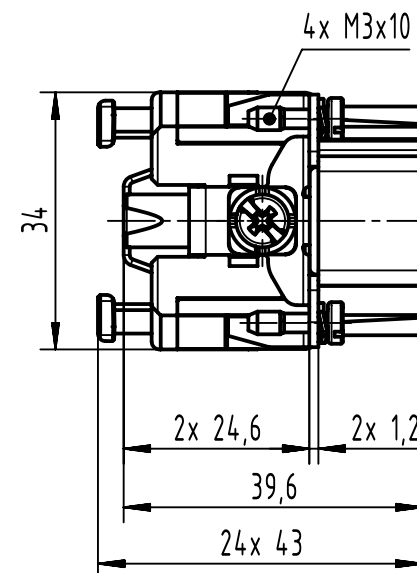

panel cut out
(1:2)

	All Dimensions in mm Original Size DIN A4		Scale 1:1	Free size tol.		Ref.
			Created by HELLMANN	Inspected by SCHNIEDER	Standardisation	Sub.
All rights reserved Department EL PD		Title Han 24ES Press - M (25-48)		Date 2024-02-21		State Final Release
HARTING D-32339 Espelkamp		Type TB		Number 09 33 024 2688		Doc-Key / ECM-Nr. 100680954/UGD/002/G 500000262513
					Rev. G	Page 1/1