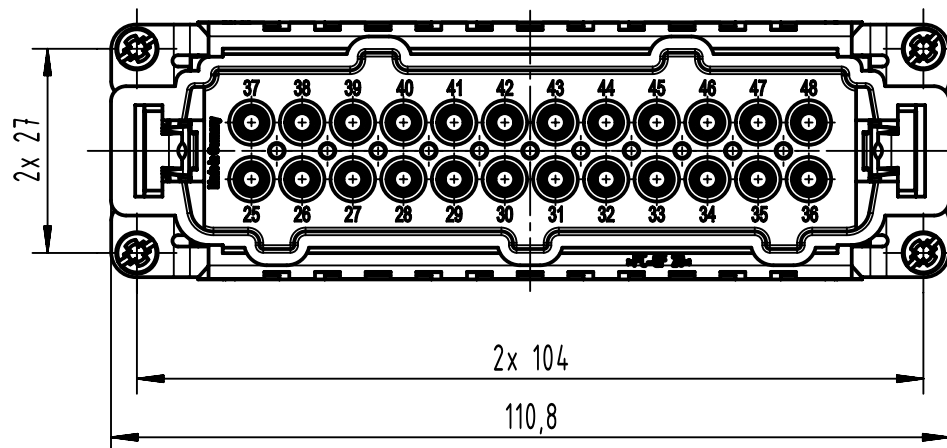

panel cut out
(1:2)

	All Dimensions in mm Original Size DIN A4		Scale 1:1	Free size tol.		Ref.
			Created by HELLMANN	Inspected by SCHNIEDER	Standardisation	Sub.
All rights reserved Department EL PD		Title Han 24ES Press - M (25-48)		Date 2024-02-21		State Final Release
HARTING D-32339 Espelkamp		Type TB		Number 09 33 024 2688		Doc-Key / ECM-Nr. 100680954/UGD/002/G 500000262513
					Rev. G	Page 1/1