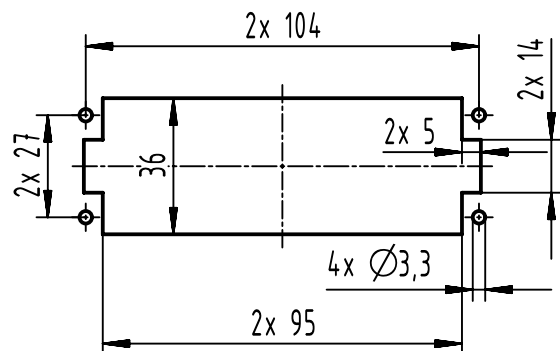

panel cut out
(1:2)

	All Dimensions in mm Original Size DIN A4		Scale 1:1	Free size tol.		Ref.
			Created by HELLMANN	Inspected by SCHNIEDER	Standardisation	Sub.
All rights reserved Department EL PD		Title Han 24ES Press - M (25-48)		Date 2024-02-21		State Final Release
HARTING D-32339 Espelkamp		Type TB		Number 09 33 024 2688		Doc-Key / ECM-Nr. 100680954/UGD/002/G 500000262513
					Rev. G	Page 1/1