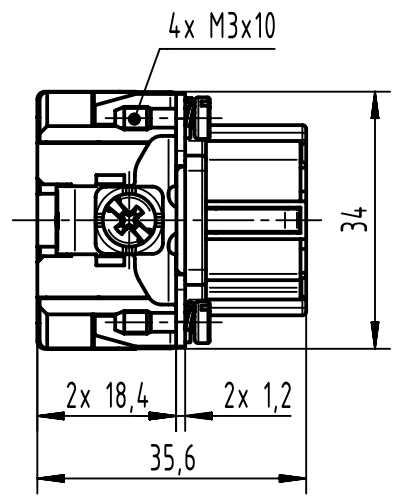

panel cut out  
(1:2)

	All Dimensions in mm Original Size DIN A4		Scale 1:1	Free size tol.		Ref.
						Sub.
	All rights reserved		Created by SPRENB	Inspected by SCHNIEDER	Standardisation SAP_WFRT	Date 2022-06-23
	Department EL PD		Title Han ES 24 POS. F INSERT CAGECLAMP			State Final Release
HARTING D-32339 Espelkamp			Type TB	Number 09 33 024 2726		Doc-Key / ECM-Nr. 100185682/UGD/005/D 500000218534
					Rev. D	Page 1/1