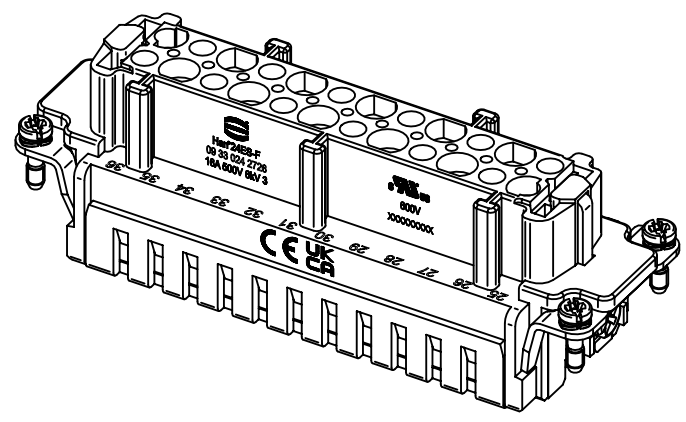

panel cut out  
(1:2)

	All Dimensions in mm Original Size DIN A4		Scale 1:1	Free size tol.		Ref.
						Sub.
	All rights reserved		Created by SPRENB	Inspected by SCHNIEDER	Standardisation SAP_WFRT	Date 2022-06-23
	Department EL PD		Title Han ES 24 POS. F INSERT CAGECLAMP			State Final Release
HARTING D-32339 Espelkamp			Type TB	Number 09 33 024 2726		Doc-Key / ECM-Nr. 100185682/UGD/005/D 500000218534
					Rev. D	Page 1/1