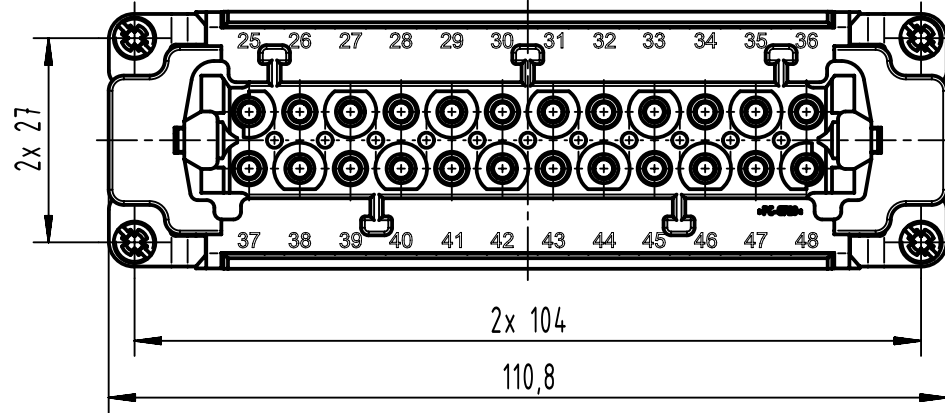

panel cut out  
(1:2)

	All Dimensions in mm Original Size DIN A4		Scale 1:1	Free size tol.		Ref.
						Sub.
	All rights reserved		Created by SPRENB	Inspected by SCHNIEDER	Standardisation SAP_WFRT	Date 2022-06-23
	Department EL PD		Title Han ES 24 POS. F INSERT CAGECLAMP			State Final Release
HARTING D-32339 Espelkamp			Type TB	Number 09 33 024 2726		Doc-Key / ECM-Nr. 100185682/UGD/005/D 500000218534
					Rev. D	Page 1/1