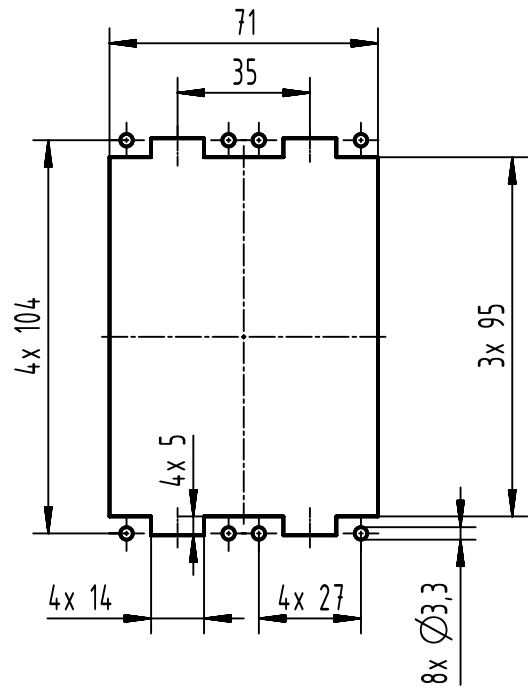

panel cut out  
(1:2)

	All Dimensions in mm Original Size DIN A4		Scale 1:1	Free size tol.		Ref.
						Sub.
	All rights reserved		Created by SPRENB	Inspected by SCHNIEDER	Standardisation SAP_WFRT	Date 2022-06-23
	Department EL PD		Title Han ES 24 POS. F INSERT CAGECLAMP			State Final Release
HARTING D-32339 Espelkamp			Type TB	Number 09 33 024 2726		Doc-Key / ECM-Nr. 100185682/UGD/005/D 500000218534
					Rev. D	Page 1/1