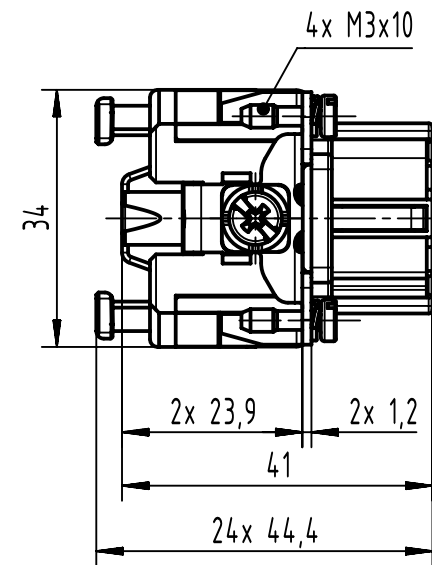

panel cut out
(1:2)

	All Dimensions in mm Original Size DIN A4		Scale 1:1	Free size tol.		Ref.
			Created by HELLMANN	Inspected by SCHNIEDER	Standardisation	Sub.
All rights reserved Department EL PD		Title Han 24ES Press-F		Date 2024-02-21		State Final Release
HARTING D-32339 Espelkamp		Type TB		Number 09 33 024 2748		Doc-Key / ECM-Nr. 100616966/UGD/001/G 500000262513
					Rev. G	Page 1/1