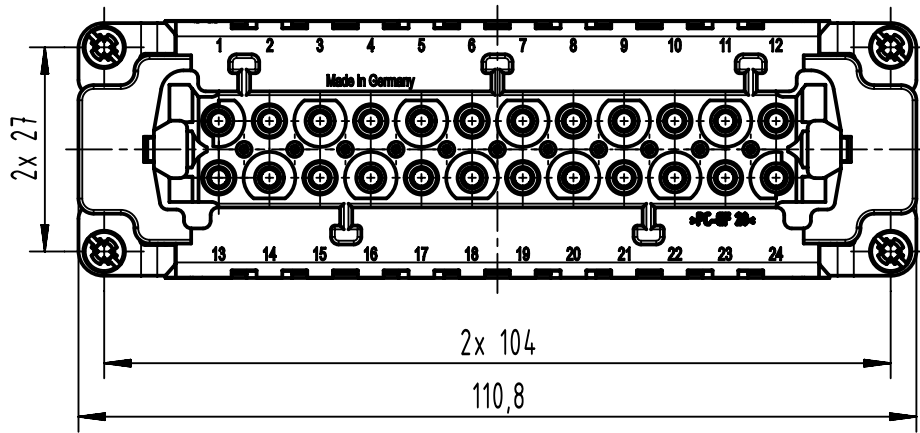

panel cut out
(1:2)

	All Dimensions in mm Original Size DIN A4		Scale 1:1	Free size tol.		Ref.
			Created by HELLMANN	Inspected by SCHNIEDER	Standardisation	Sub.
All rights reserved Department EL PD		Title Han 24ES Press-F		Date 2024-02-21		State Final Release
HARTING D-32339 Espelkamp		Type TB		Number 09 33 024 2748		Doc-Key / ECM-Nr. 100616966/UGD/001/G 500000262513
					Rev. G	Page 1/1