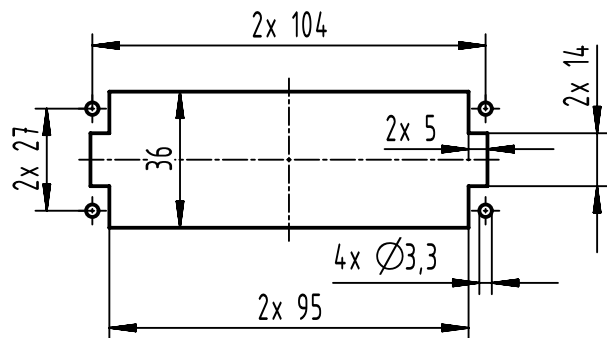

panel cut out
(1:2)

	All Dimensions in mm Original Size DIN A4		Scale 1:1	Free size tol.		Ref.
			Created by HELLMANN	Inspected by SCHNIEDER	Standardisation	Sub.
All rights reserved Department EL PD		Title Han 24ES Press-F		Date 2024-02-21		State Final Release
HARTING D-32339 Espelkamp		Type TB		Number 09 33 024 2748		Doc-Key / ECM-Nr. 100616966/UGD/001/G 500000262513
					Rev. G	Page 1/1