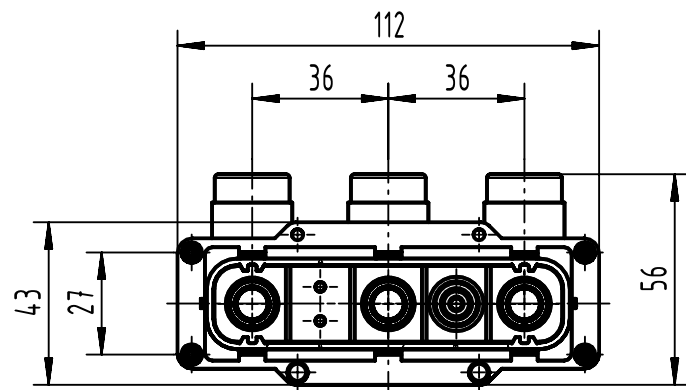

1 2 3 4 5 6

A

B

C

D

200A 1150/2000V 12kV 3

 All Dimensions in mm Original Size DIN A4	Scale	Free size tol.		Ref.	
	1:2			Sub.	
 All rights reserved Department EL PD	Created by	Inspected by	Standardisation	Date	State
	HELLMANN	RIEPE		2022-12-09	Final Release
Title				Doc-Key / ECM-Nr.	
Han K 3/2 Pos. Male Insert Screw Term. A				100130603/UGD/005/D 500000231857	
wire gauge		cable		Type	Number
35-70mm ²	AWG 2-2/0	Sienopyr		TB	09 38 005 2602
HARTING D-32339 Espelkamp				Rev.	Page
				D	1/1