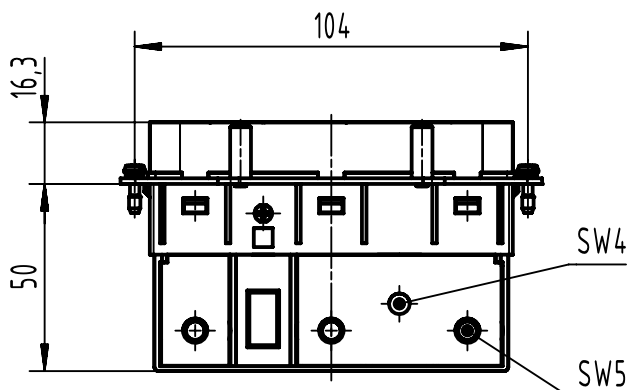

1 2 3 4 5 6

A

B

C

D

200A 1150/2000V 12kV 3

 All Dimensions in mm Original Size DIN A4	Scale	Free size tol.		Ref.	
	1:2			Sub.	
 All rights reserved Department EL PD	Created by	Inspected by	Standardisation	Date	State
	HELLMANN	RIEPE		2022-12-09	Final Release
Title				Doc-Key / ECM-Nr.	
Han K 3/2 Pos. Male Insert Screw Term. A				100130603/UGD/005/D 500000231857	
wire gauge		cable		Type	Number
35-70mm ²	AWG 2-2/0	Sienopyr		TB	09 38 005 2602
HARTING D-32339 Espelkamp				Rev.	Page
				D	1/1