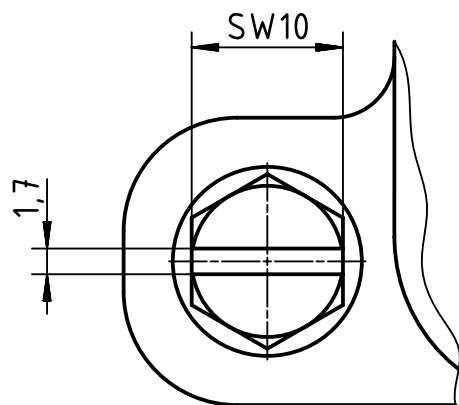

A (2:1)

 All Dimensions in mm Original Size DIN A4		Scale 1:2	Free size tol.		Ref.
 All rights reserved Department EL PD		Created by SPRENB	Inspected by GERB	Standardisation	Date 2021-08-10
HARTING D-32339 Espelkamp		Title Han 10HPR-HTE-Pg29-Toggle lock			State Final Release
		Type TB	Number 09 40 010 0403		Doc-Key / ECM-Nr. 100208115/UGD/002/D 500000196731
					Rev. D Page 1/1