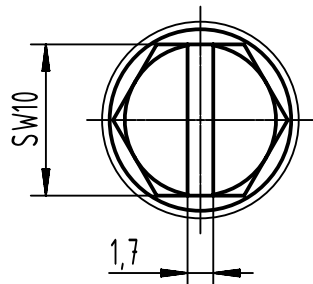

1 2 3 4 5 6

A

X (2:1)

B

C

D

	All Dimensions in mm Original Size DIN A4		Scale 1:2	Free size tol.	Ref.	
					Sub.	
	All rights reserved		Created by 408997	Inspected by 3236	Standardisation	
	Department EL PD				Date 2023-11-09	State Final Release
HARTING			Title Han 24 HPR Hood Top Entry PG 29			Doc-Key / ECM-Nr. 100201956/UGD/003/D 500000256272
D-32339 Espelkamp			Type TB	Number 09 40 024 0413	Rev. D	