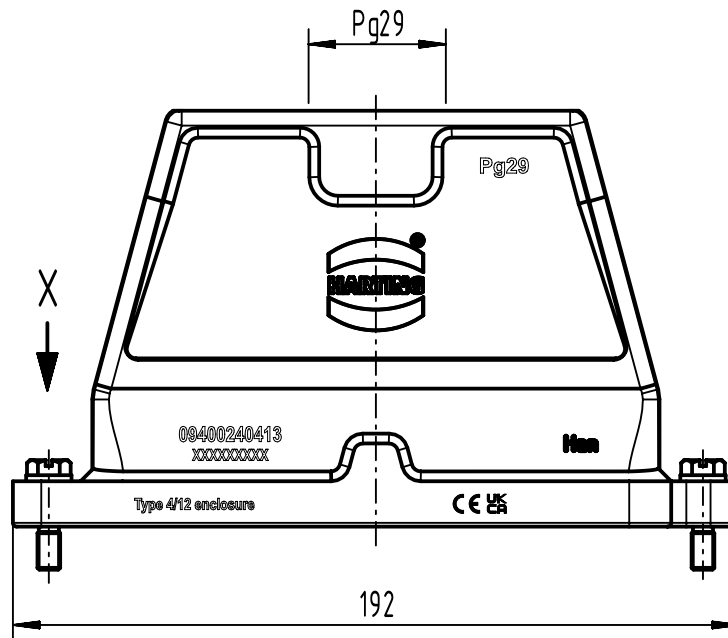

1 2 3 4 5 6

A

X (2:1)

B

C

D

	All Dimensions in mm Original Size DIN A4		Scale 1:2	Free size tol.	Ref.	
					Sub.	
	All rights reserved		Created by 408997	Inspected by 3236	Standardisation	
	Department EL PD				Date 2023-11-09	State Final Release
HARTING			Title Han 24 HPR Hood Top Entry PG 29			Doc-Key / ECM-Nr. 100201956/UGD/003/D 500000256272
D-32339 Espelkamp			Type TB	Number 09 40 024 0413	Rev. D	