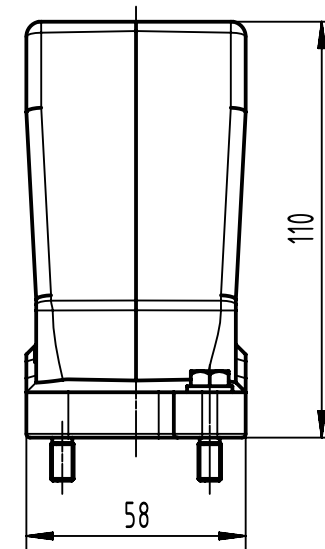

1 2 3 4 5 6

A

X (2:1)

B

C

D

	All Dimensions in mm Original Size DIN A4		Scale 1:2	Free size tol.	Ref.	
					Sub.	
	All rights reserved		Created by 408997	Inspected by 3236	Standardisation	
	Department EL PD				Date 2023-11-09	State Final Release
HARTING			Title Han 24 HPR Hood Top Entry PG 29			Doc-Key / ECM-Nr. 100201956/UGD/003/D 500000256272
D-32339 Espelkamp			Type TB	Number 09 40 024 0413	Rev. D	