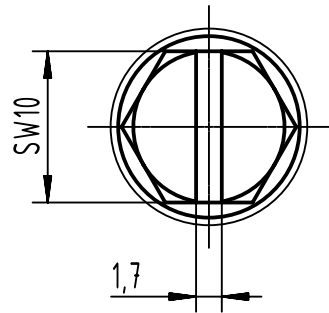

1 2 3 4 5 6

A  
B  
C  
D

X (2:1)

	All Dimensions in mm Original Size DIN A4		Scale 1:2	Free size tol.		Ref.	
	All rights reserved Department EL PD		Created by 408997	Inspected by 3236	Standardisation	Sub.	
HARTING D-32339 Espelkamp		Title Han 24 HPR Hood Top Entry PG 36				Date 2023-11-09	State Final Release
		Type TB Number 09 40 024 0414				Doc-Key / ECM-Nr. 100201879/UGD/004/D 500000256272	Rev. D Page 1/1