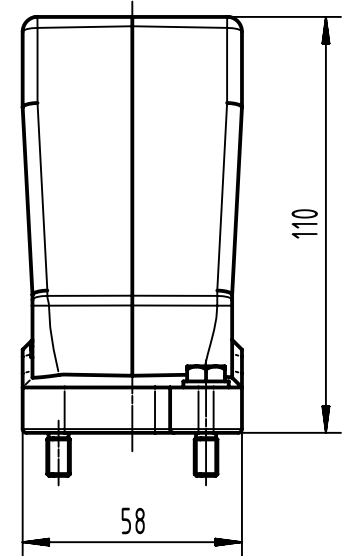

1 2 3 4 5 6

A  
B  
C  
D

X (2:1)

	All Dimensions in mm Original Size DIN A4		Scale 1:2	Free size tol.		Ref.	
	All rights reserved Department EL PD		Created by 408997	Inspected by 3236	Standardisation	Sub.	
HARTING D-32339 Espelkamp		Title Han 24 HPR Hood Top Entry PG 36				Date 2023-11-09	State Final Release
		Type TB Number 09 40 024 0414				Doc-Key / ECM-Nr. 100201879/UGD/004/D 500000256272	Rev. D Page 1/1