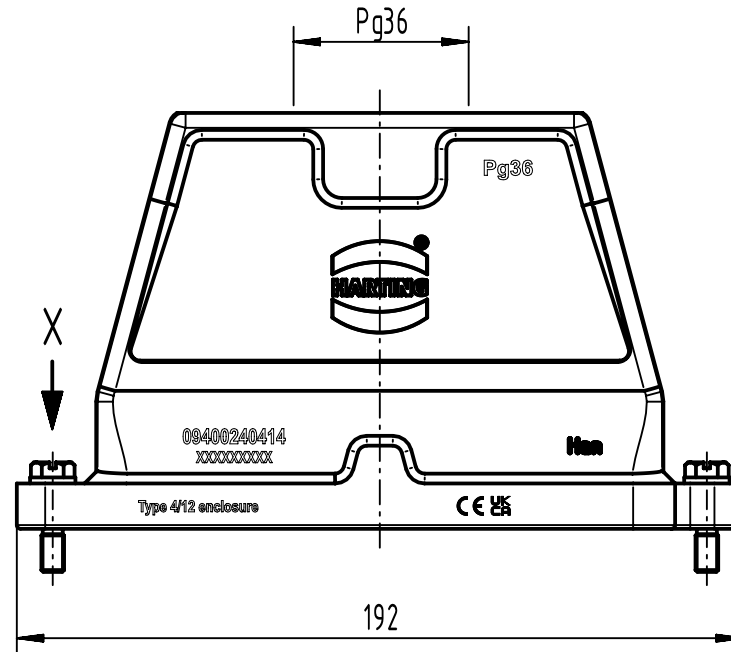

1 2 3 4 5 6

A  
B  
C  
D

X (2:1)

	All Dimensions in mm Original Size DIN A4		Scale 1:2	Free size tol.		Ref.	
	All rights reserved Department EL PD		Created by 408997	Inspected by 3236	Standardisation	Sub.	
HARTING D-32339 Espelkamp		Title Han 24 HPR Hood Top Entry PG 36				Date 2023-11-09	State Final Release
		Type TB Number 09 40 024 0414				Doc-Key / ECM-Nr. 100201879/UGD/004/D 500000256272	Rev. D Page 1/1