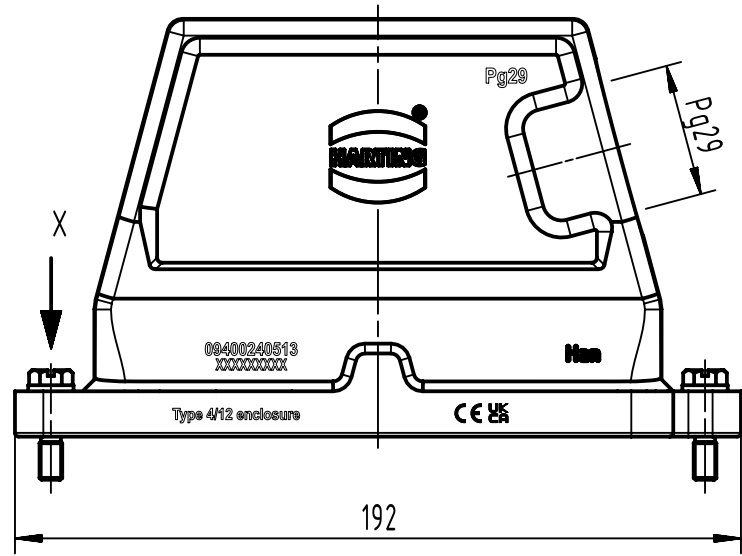

1 2 3 4 5 6

A  
B  
C  
D

	All Dimensions in mm Original Size DIN A4		Scale 1:2	Free size tol.		Ref.
						Sub.
	All rights reserved		Created by 408997	Inspected by 3236	Standardisation	Date 2023-11-09
	Department EL PD					State Final Release
HARTING			Title Han 24 HPR Hood Side Entry PG 29 Screw L			Doc-Key / ECM-Nr. 100172254/UGD/005/C 500000256272
D-32339 Espelkamp			Type TB	Number 09 40 024 0513		Rev. <b>C</b> Page 1/1