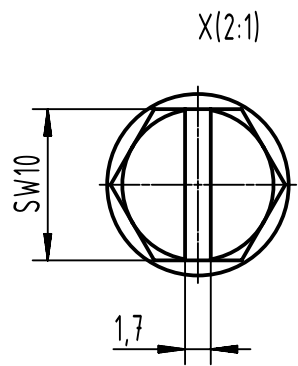

1 2 3 4 5 6

A  
B  
C  
D

	All Dimensions in mm Original Size DIN A4		Scale 1:2	Free size tol.		Ref.
						Sub.
	All rights reserved		Created by 408997	Inspected by 3236	Standardisation	Date 2023-11-09
	Department EL PD					State Final Release
HARTING			Title Han 24 HPR Hood Side Entry PG 29 Screw L			Doc-Key / ECM-Nr. 100172254/UGD/005/C 500000256272
D-32339 Espelkamp			Type TB	Number 09 40 024 0513		Rev. <b>C</b> Page 1/1