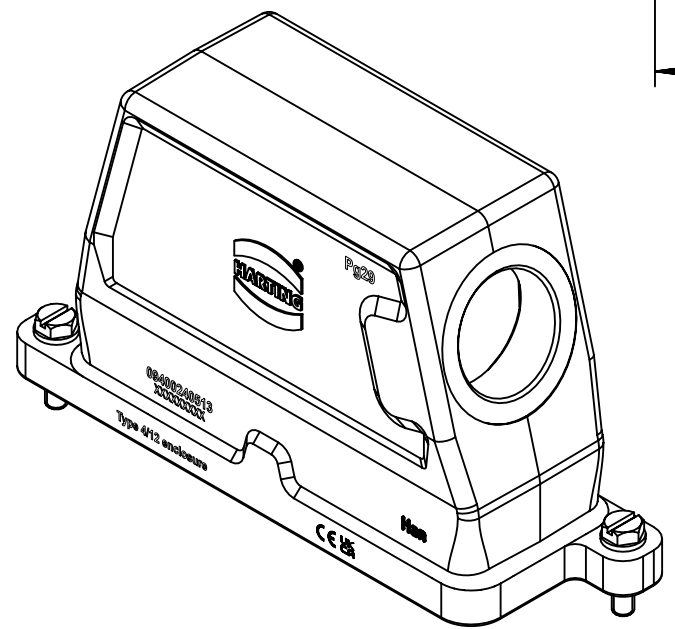

1 2 3 4 5 6

A  
B  
C  
D

	All Dimensions in mm Original Size DIN A4		Scale 1:2	Free size tol.		Ref.
						Sub.
	All rights reserved		Created by 408997	Inspected by 3236	Standardisation	Date 2023-11-09
	Department EL PD					State Final Release
HARTING			Title Han 24 HPR Hood Side Entry PG 29 Screw L			Doc-Key / ECM-Nr. 100172254/UGD/005/C 500000256272
D-32339 Espelkamp			Type TB	Number 09 40 024 0513		Rev. <b>C</b> Page 1/1