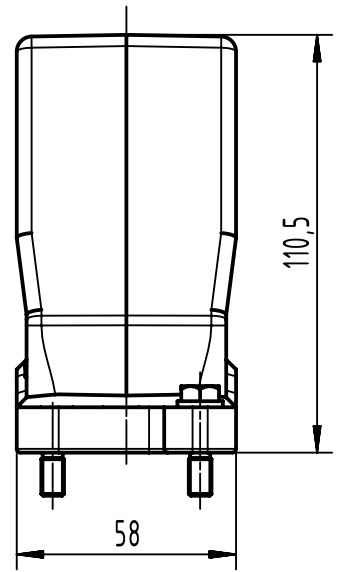

1 2 3 4 5 6

A  
B  
C  
D

	All Dimensions in mm Original Size DIN A4		Scale 1:2	Free size tol.		Ref.
						Sub.
	All rights reserved		Created by 408997	Inspected by 3236	Standardisation	Date 2023-11-09
	Department EL PD					State Final Release
HARTING			Title Han 24 HPR Hood Side Entry PG 29 Screw L			Doc-Key / ECM-Nr. 100172254/UGD/005/C 500000256272
D-32339 Espelkamp			Type TB	Number 09 40 024 0513		Rev. <b>C</b> Page 1/1