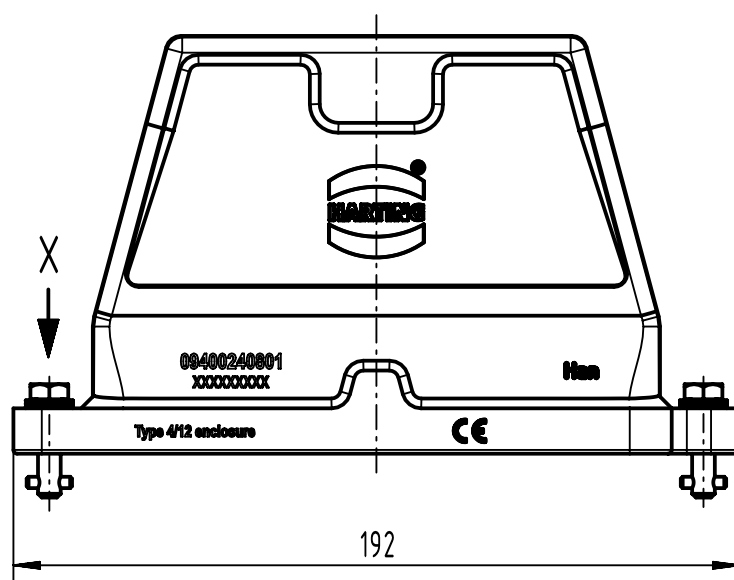

1 2 3 4 5 6

A

B

C

D

X (2:1)

	All Dimensions in mm Original Size DIN A4		Scale 1:2	Free size tol.		Ref.
			Created by SPRENB	Inspected by GERB	Standardisation	Sub.
All rights reserved Department EL PD		Date 2021-08-11		State Final Release		
HARTING D-32339 Espelkamp		Title Han 24HPR Hood w/o Pg-Toggle locking				Doc-Key / ECM-Nr. 10020014.0/UGD/004/C 500000200804
		Type TB		Number 09 40 024 0801		Rev. C
						Page 1/1