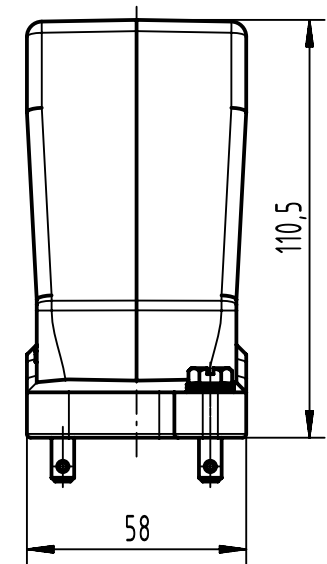

1 2 3 4 5 6

A

B

C

D

X (2:1)

	All Dimensions in mm Original Size DIN A4		Scale 1:2	Free size tol.		Ref.
			Created by SPRENB	Inspected by GERB	Standardisation	Sub.
All rights reserved Department EL PD		Date 2021-08-11		State Final Release		
HARTING D-32339 Espelkamp		Title Han 24HPR Hood w/o Pg-Toggle locking				Doc-Key / ECM-Nr. 10020014.0/UGD/004/C 500000200804
		Type TB		Number 09 40 024 0801		Rev. C
						Page 1/1