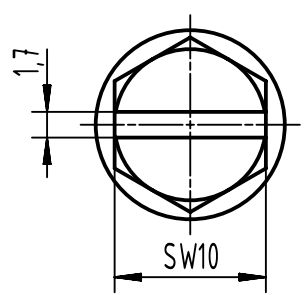

1 2 3 4 5 6

A

B

C

D

X (2:1)

	All Dimensions in mm Original Size DIN A4		Scale 1:2	Free size tol.		Ref.
			Created by SPRENB	Inspected by GERB	Standardisation	Sub.
All rights reserved Department EL PD		Date 2021-08-11		State Final Release		
HARTING D-32339 Espelkamp		Title Han 24HPR Hood w/o Pg-Toggle locking				Doc-Key / ECM-Nr. 10020014.0/UGD/004/C 500000200804
		Type TB		Number 09 40 024 0801		Rev. C
						Page 1/1