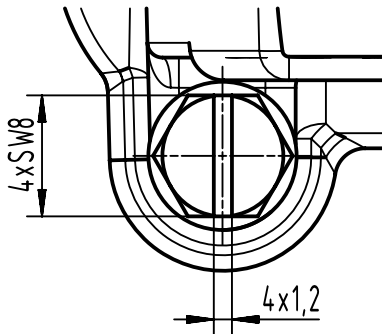

A (2:1)

	All rights reserved Department EL PD	All Dimensions in mm Original Size DIN A4		Scale 1:1	Free size tol.	Ref. Sub.
		HARTING D-32339 Espelkamp	Created by HELLMANN	Inspected by GERB	Standardisation	Date 2023-05-26
Title Han EMC Hood Top Entry Pg 29				Type TB		Number 09 62 010 0442
				Doc-Key / ECM-Nr. 100201470/UGD/002/C 500000244804		Rev. C
						Page 1/1