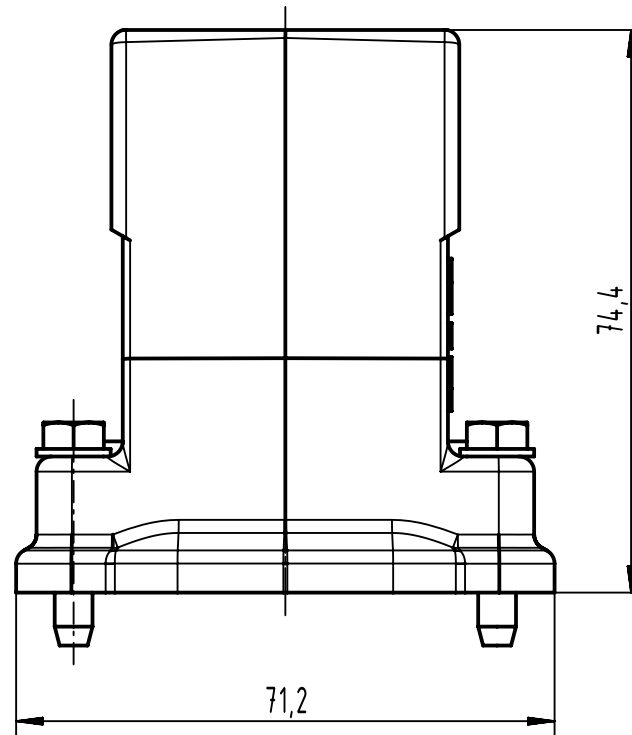

A (2:1)

	All rights reserved Department EL PD	All Dimensions in mm Original Size DIN A4		Scale 1:1	Free size tol.	Ref. Sub.
		HARTING D-32339 Espelkamp	Created by HELLMANN	Inspected by GERB	Standardisation	Date 2023-05-26
Title Han EMC Hood Top Entry Pg 29				Type TB		Number 09 62 010 0442
				Doc-Key / ECM-Nr. 100201470/UGD/002/C 500000244804		Rev. C
						Page 1/1