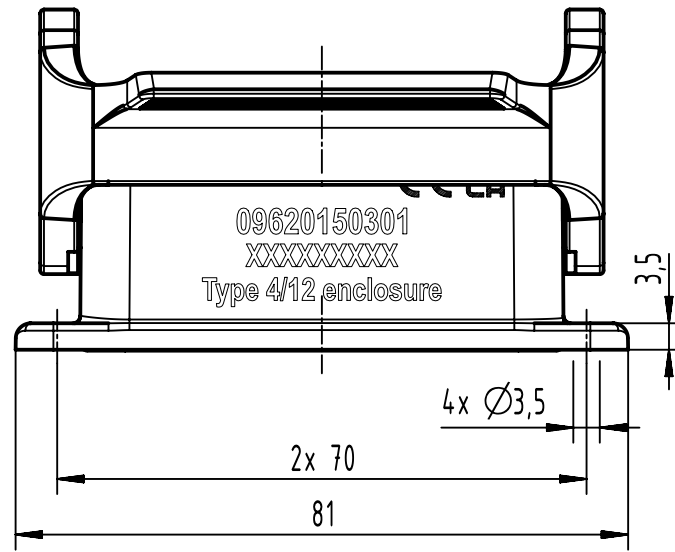

A

B

C

D

	All rights reserved Department EL PD	All Dimensions in mm Original Size DIN A4		Scale 1:1	Free size tol.	Ref.
		Created by HOLLERT	Inspected by GERB	Standardisation	Date 2023-06-19	State Final Release
HARTING D-32339 Espelkamp		Title Han EMC 15 Base Panel			Doc-Key / ECM-Nr. 100090404/UGD/006/C 500000242462	
		Type TB	Number 09 62 015 0301		Rev. C	Page 1/1