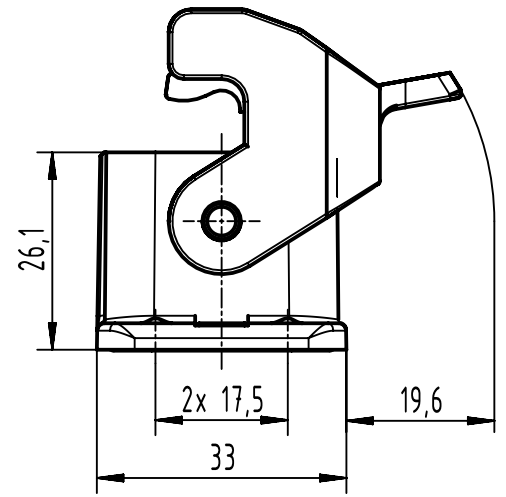

A

B

C

D

	All rights reserved Department EL PD	All Dimensions in mm Original Size DIN A4		Scale 1:1	Free size tol.	Ref.
		Created by HOLLERT	Inspected by GERB	Standardisation	Date 2023-06-19	State Final Release
HARTING D-32339 Espelkamp		Title Han EMC 15 Base Panel			Doc-Key / ECM-Nr. 100090404/UGD/006/C 500000242462	
		Type TB	Number 09 62 015 0301		Rev. C	Page 1/1