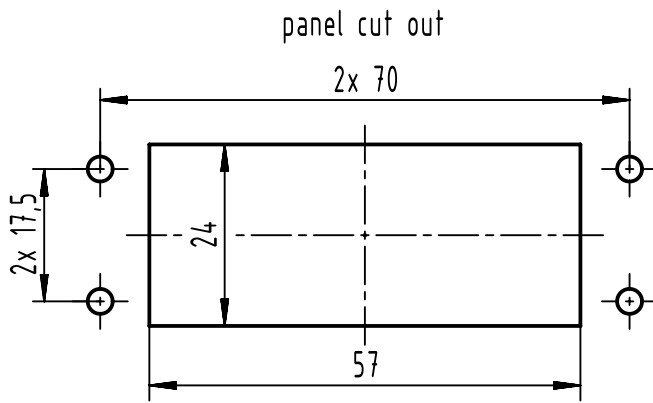

A

B

C

D

	All rights reserved Department EL PD	All Dimensions in mm Original Size DIN A4		Scale 1:1	Free size tol.	Ref.
		Created by HOLLERT	Inspected by GERB	Standardisation	Date 2023-06-19	State Final Release
HARTING D-32339 Espelkamp		Title Han EMC 15 Base Panel			Doc-Key / ECM-Nr. 100090404/UGD/006/C 500000242462	
		Type TB	Number 09 62 015 0301		Rev. C	Page 1/1