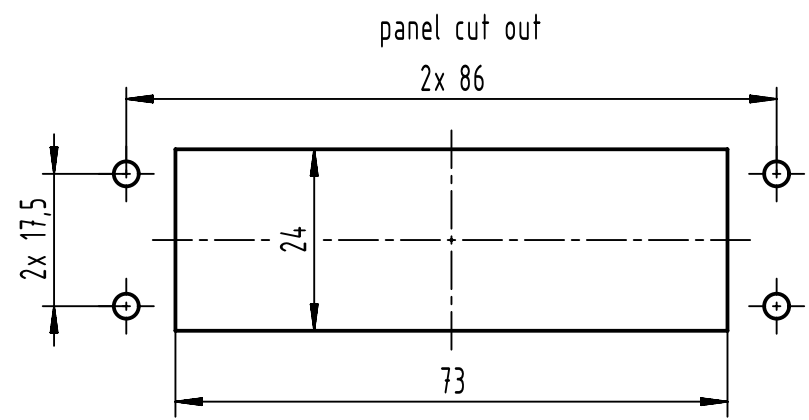

1 2 3 4 5 6

A

B

C

D

	All Dimensions in mm Original Size DIN A4		Scale 1:1	Free size tol.		Ref.		
						Sub.		
	All rights reserved		Created by HOLLERT	Inspected by GERB	Standardisation	Date 2023-06-20	State Final Release	
	Department EL PD		Title Han EMC 25 Base Panel				Doc-Key / ECM-Nr. 100090394/UGD/006/B 500000242469	
HARTING D-32339 Espelkamp			Type TB	Number 09 62 025 0301			Rev. B	Page 1/1