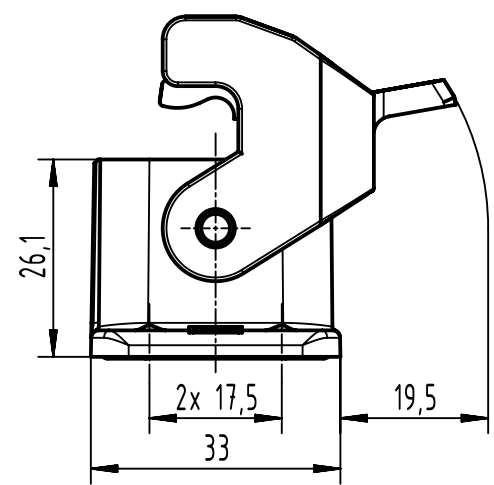

1 2 3 4 5 6

A

B

C

D

	All Dimensions in mm Original Size DIN A4		Scale 1:1	Free size tol.		Ref.		
						Sub.		
	All rights reserved		Created by HOLLERT	Inspected by GERB	Standardisation	Date 2023-06-20	State Final Release	
	Department EL PD		Title Han EMC 25 Base Panel				Doc-Key / ECM-Nr. 100090394/UGD/006/B 500000242469	
HARTING D-32339 Espelkamp			Type TB	Number 09 62 025 0301			Rev. B	Page 1/1