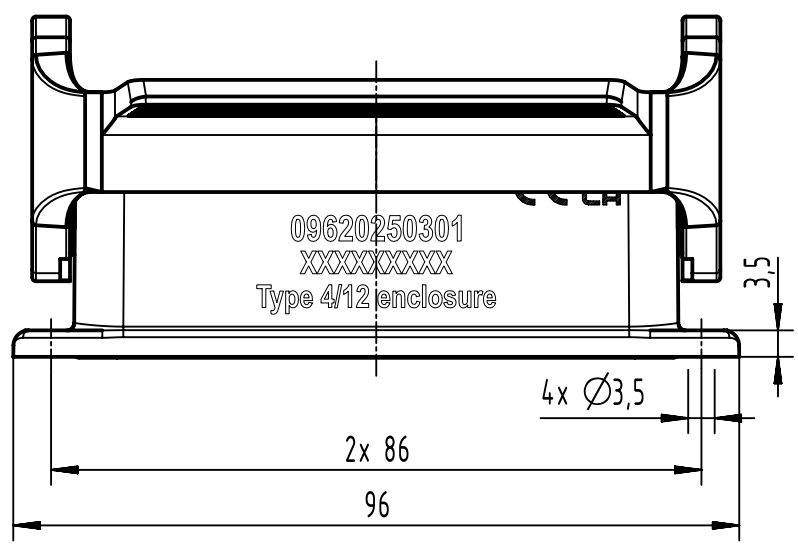

1 2 3 4 5 6

A

B

C

D

	All Dimensions in mm Original Size DIN A4		Scale 1:1	Free size tol.		Ref.		
						Sub.		
	All rights reserved		Created by HOLLERT	Inspected by GERB	Standardisation	Date 2023-06-20	State Final Release	
	Department EL PD		Title Han EMC 25 Base Panel				Doc-Key / ECM-Nr. 100090394/UGD/006/B 500000242469	
HARTING D-32339 Espelkamp			Type TB	Number 09 62 025 0301			Rev. B	Page 1/1