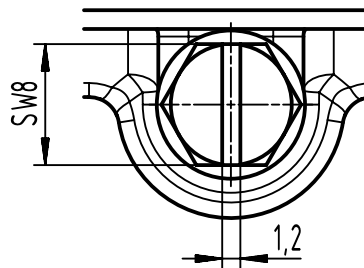

X (2:1)

	All rights reserved Department EL PD	All Dimensions in mm Original Size DIN A4		Scale 1:1	Free size tol.	Ref. Sub.
		HARTING D-32339 Espelkamp	Created by HELLMANN	Inspected by GERB	Standardisation	Date 2022-12-01
Title Han EMC 64 Hood Top Entry PG 21						Doc-Key / ECM-Nr. 100203273/UGD/002/A 500000230288
Type TB				Number 09 62 064 0440		Rev. A
						Page 1/1