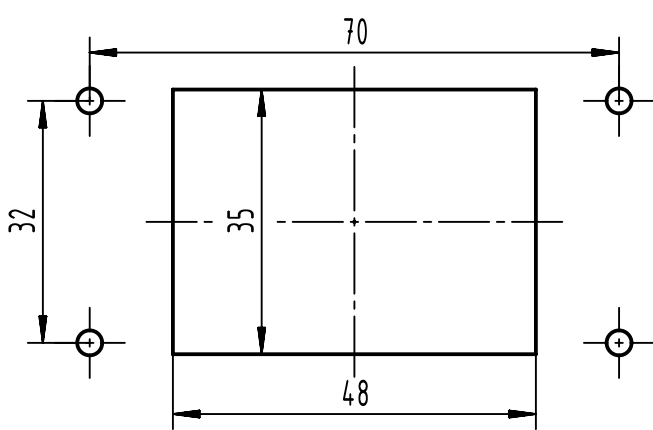

panel cut out

	All rights reserved Department EL PD	All Dimensions in mm Original Size DIN A4		Scale 1:1	Free size tol.	Ref. Sub.
		Created by SPRENB	Inspected by GERB	Standardisation	Date 2023-06-21	State Final Release
HARTING D-32339 Espelkamp		Title Han 6EMC/B-HBM - w/o SL			Doc-Key / ECM-Nr. 100773130/UGD/004/C 500000247682	
		Type TB	Number 09 62 806 0303		Rev. C	Page 1/1