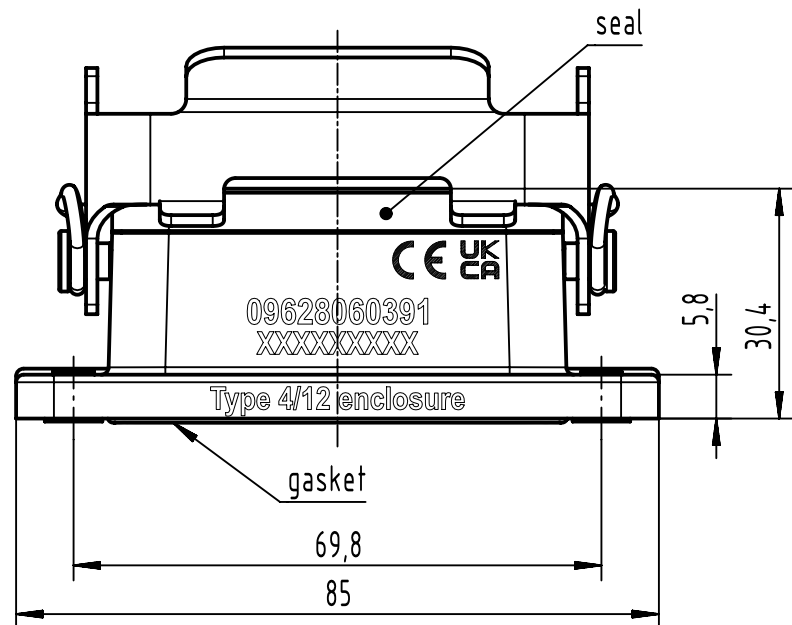

panel cut out (1:2)

	All Dimensions in mm Original Size DIN A4		Scale 1:1	Free size tol.		Ref.
			Created by SPRENB	Inspected by GERB	Standardisation	Sub.
All rights reserved		Date 2023-09-21		State Final Release		
Department EL PD		Title Han High Temp 6B Base Panel 1 lever				Doc-Key / ECM-Nr. 100527561/UGD/001/C 500000253836
HARTING D-32339 Espelkamp		Type TB	Number 09 62 806 0391		Rev. C	Page 1/1