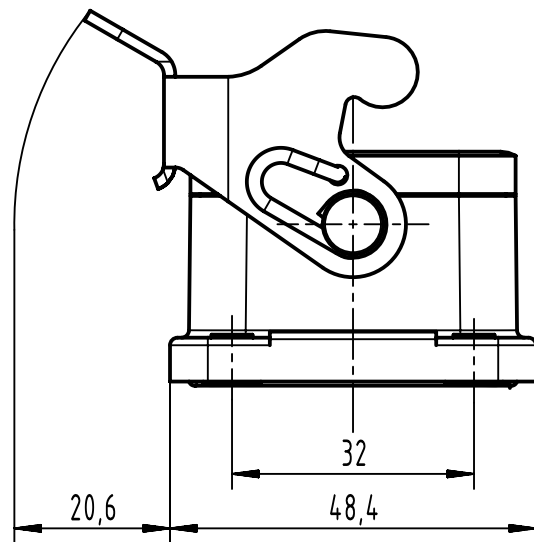

panel cut out (1:2)

	All Dimensions in mm Original Size DIN A4		Scale 1:1	Free size tol.		Ref.
			Created by SPRENB	Inspected by GERB	Standardisation	Sub.
All rights reserved		Date 2023-09-21		State Final Release		
Department EL PD		Title Han High Temp 6B Base Panel 1 lever				Doc-Key / ECM-Nr. 100527561/UGD/001/C 500000253836
HARTING D-32339 Espelkamp		Type TB	Number 09 62 806 0391		Rev. C	Page 1/1