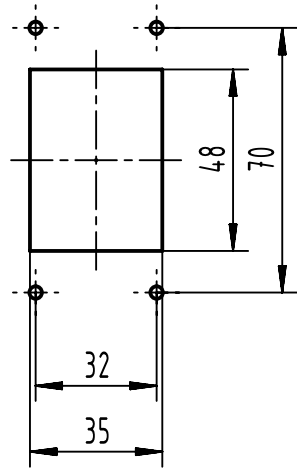

panel cut out (1:2)

	All Dimensions in mm Original Size DIN A4		Scale 1:1	Free size tol.		Ref.
			Created by SPRENB	Inspected by GERB	Standardisation	Sub.
All rights reserved		Date 2023-09-21		State Final Release		
Department EL PD		Title Han High Temp 6B Base Panel 1 lever				Doc-Key / ECM-Nr. 100527561/UGD/001/C 500000253836
HARTING D-32339 Espelkamp		Type TB	Number 09 62 806 0391		Rev. C	Page 1/1