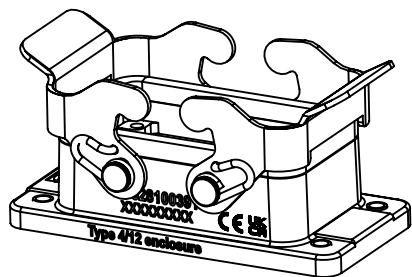

panel cut out (1:2)

	All Dimensions in mm Original Size DIN A4		Scale 1:1	Free size tol.		Ref.
						Sub.
	All rights reserved		Created by SPRENB	Inspected by GERB	Standardisation	Date 2023-09-21
	Department EL PD					State Final Release
HARTING			Title Han High Temp 10B Base Panel 2 levers			Doc-Key / ECM-Nr. 100527763/UGD/001/C 500000253836
D-32339 Espelkamp			Type TB	Number 09 62 810 0391		
						Rev. C
						Page 1/1