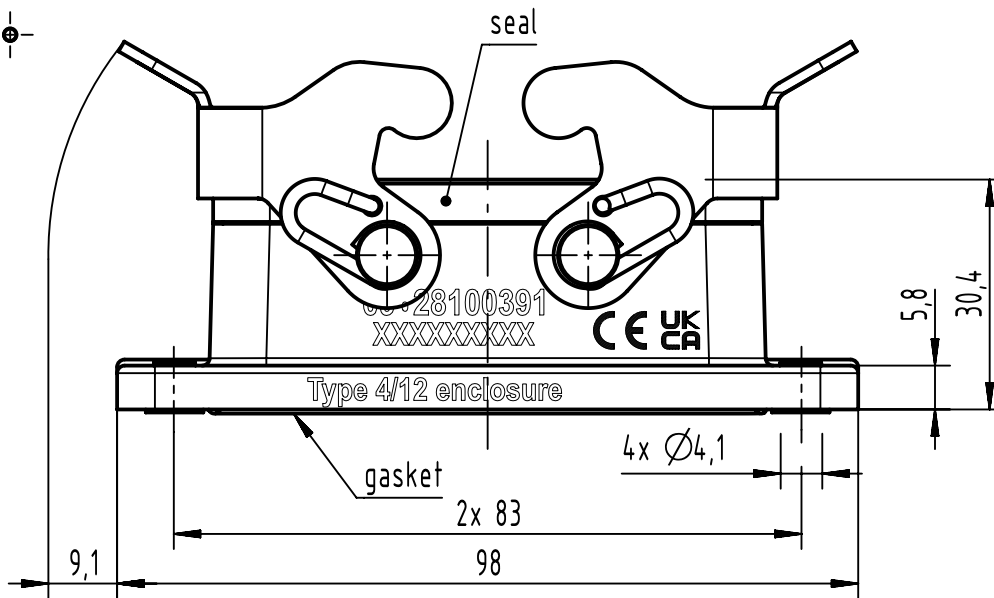

panel cut out (1:2)

	All Dimensions in mm Original Size DIN A4		Scale 1:1	Free size tol.		Ref.
						Sub.
	All rights reserved		Created by SPRENB	Inspected by GERB	Standardisation	Date 2023-09-21
	Department EL PD					State Final Release
HARTING			Title Han High Temp 10B Base Panel 2 levers			Doc-Key / ECM-Nr. 100527763/UGD/001/C 500000253836
D-32339 Espelkamp			Type TB	Number 09 62 810 0391		
						Rev. C
						Page 1/1