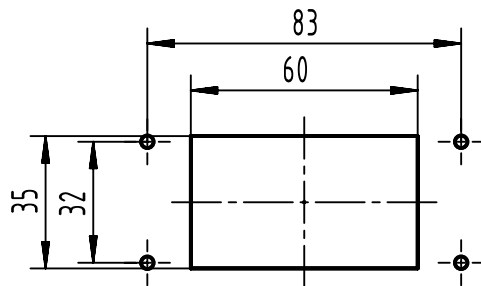

panel cut out (1:2)

	All Dimensions in mm Original Size DIN A4		Scale 1:1	Free size tol.		Ref.
						Sub.
	All rights reserved		Created by SPRENB	Inspected by GERB	Standardisation	Date 2023-09-21
	Department EL PD					State Final Release
HARTING			Title Han High Temp 10B Base Panel 2 levers			Doc-Key / ECM-Nr. 100527763/UGD/001/C 500000253836
D-32339 Espelkamp			Type TB	Number 09 62 810 0391		
						Rev. C
						Page 1/1