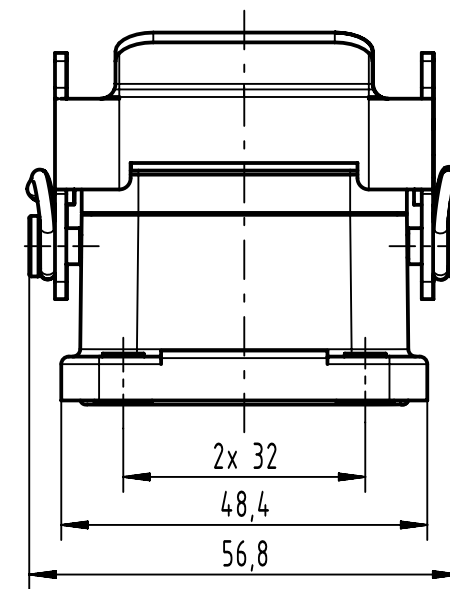

panel cut out (1:2)

	All Dimensions in mm Original Size DIN A4		Scale 1:1	Free size tol.		Ref.
						Sub.
	All rights reserved		Created by SPRENB	Inspected by GERB	Standardisation	Date 2023-09-21
	Department EL PD					State Final Release
HARTING			Title Han High Temp 10B Base Panel 2 levers			Doc-Key / ECM-Nr. 100527763/UGD/001/C 500000253836
D-32339 Espelkamp			Type TB	Number 09 62 810 0391		
						Rev. C
						Page 1/1